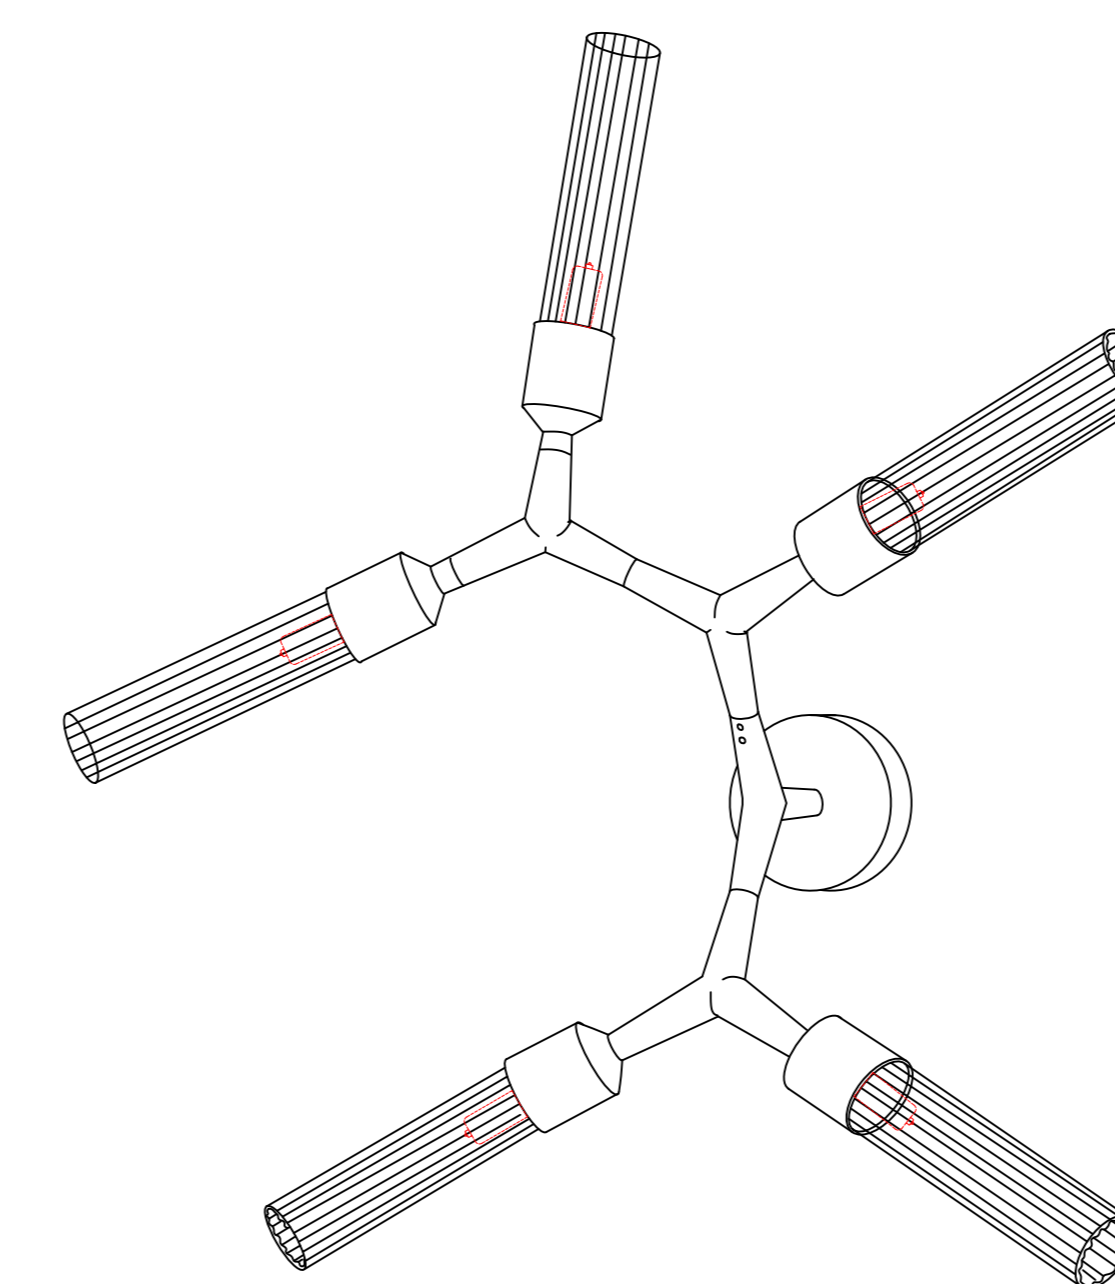

REEF LIGHTING
WHERE LIGHT TOUCHES THE SEA

PROJECT:

PO 5230

±5MM
Size tolerance
± 1/2"
Angle tolerance

Date: 26-07-2023

Revision:

Type: Wall sconce

Item No: 9636-PN

Dwg by:

Verification by:

Scale: 1: 10

Area/Location:

Dimension:

23.6"L x 26.8"H x 14.2"depth

Finish: Polished nickel + Clear glass

Materials: Iron + Glass

Notes:

- *1: Different design & size canopy from original.
- *2: Different mounting structure from original.
- *3: Different but similar fixture size from original.
- *4: Different electroplated finished from original.

Reef Lighting, Inc. reserves the right to change or modify the product specifications without notification.

ELEVATION VIEW

SCALE: 1:10

Ref Pic

SCALE: NTS

SIDE VIEW

SCALE: 1:10

Different angle adjustment
Ref view