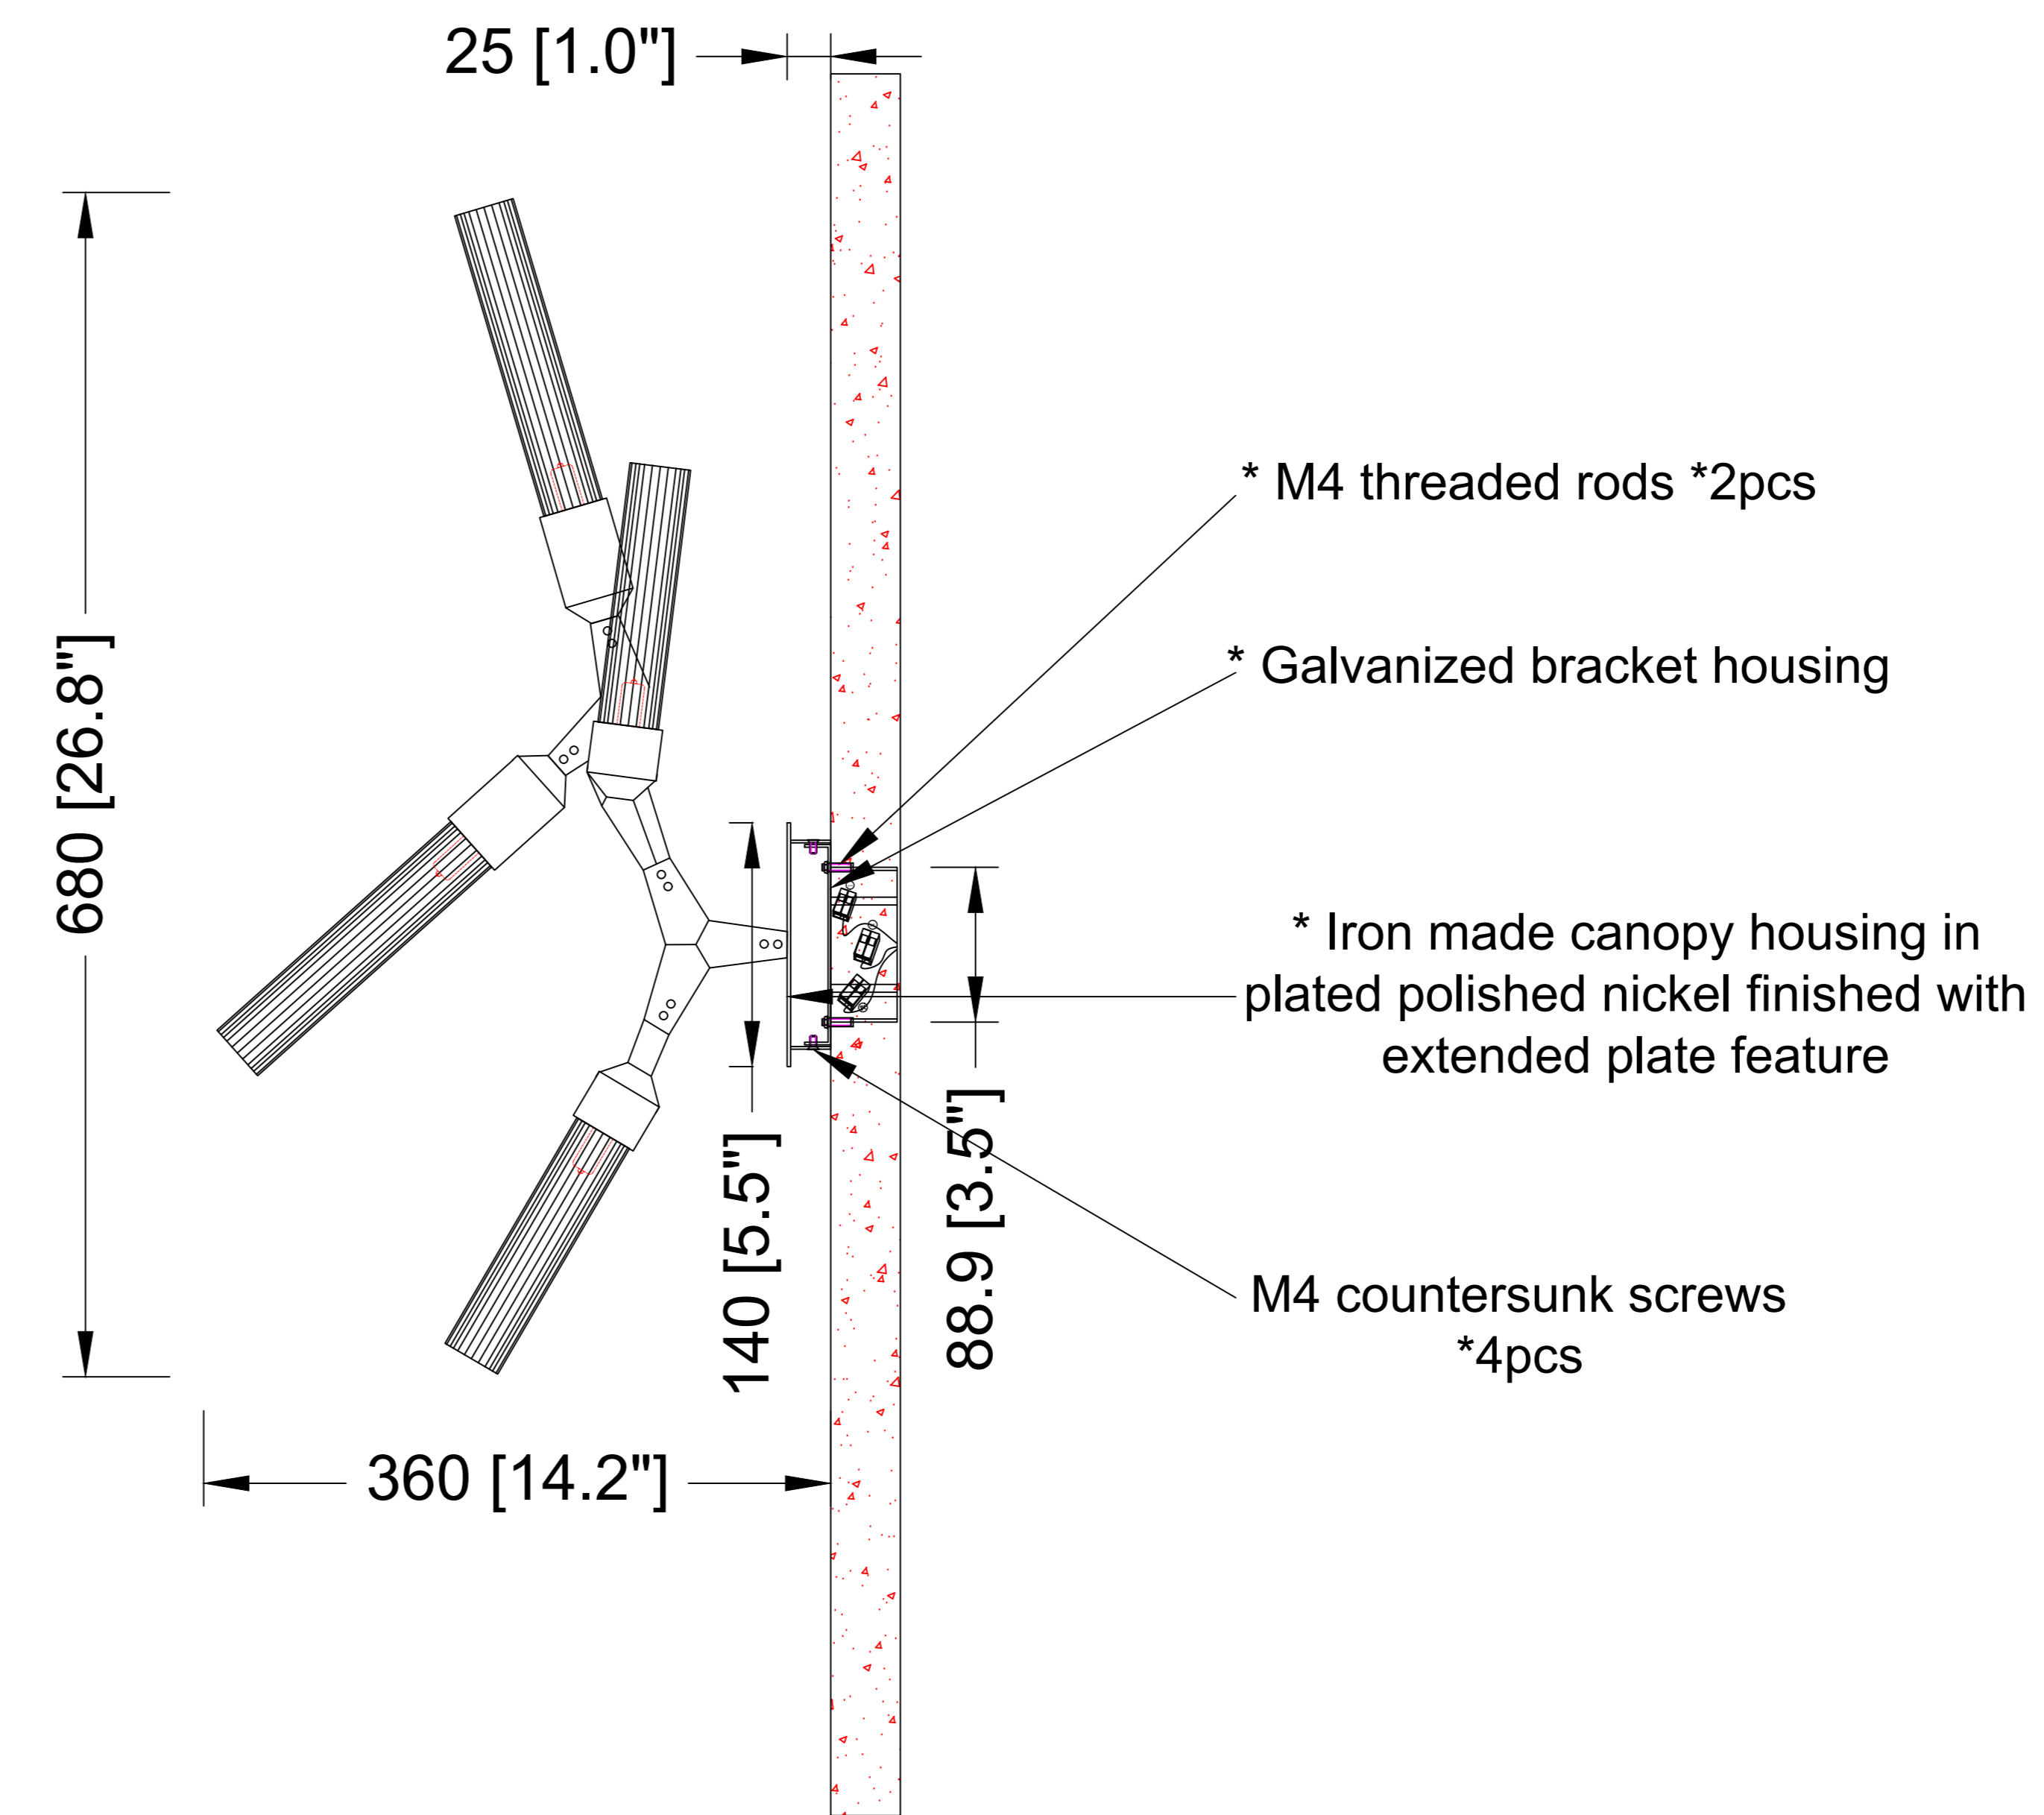

REEF LIGHTING
WHERE LIGHT TOUCHES THE SEA

PROJECT:

PO 5230

±5MM
Size tolerance
± 1/2"
Angle tolerance

Date: 26-07-2023

Revision:

Type: Wall sconce

Item No: 9636-PN

Dwg by:

Verification by:

Scale: 1: 10

Area/Location:

Dimension:

23.6"L x 26.8"H x 14.2"depth

Finish: Polished nickel + Clear glass

Materials: Iron + Glass

Notes:

- *1: Different design & size canopy from original.
- *2: Different mounting structure from original.
- *3: Different but similar fixture size from original.
- *4: Different electroplated finished from original.

Reef Lighting, Inc. reserves the right to change or modify the product specifications without notification.

ELEVATION VIEW

SCALE: 1:10

Ref Pic

SCALE: NTS

SIDE VIEW

SCALE: 1:10

Different angle adjustment
Ref view