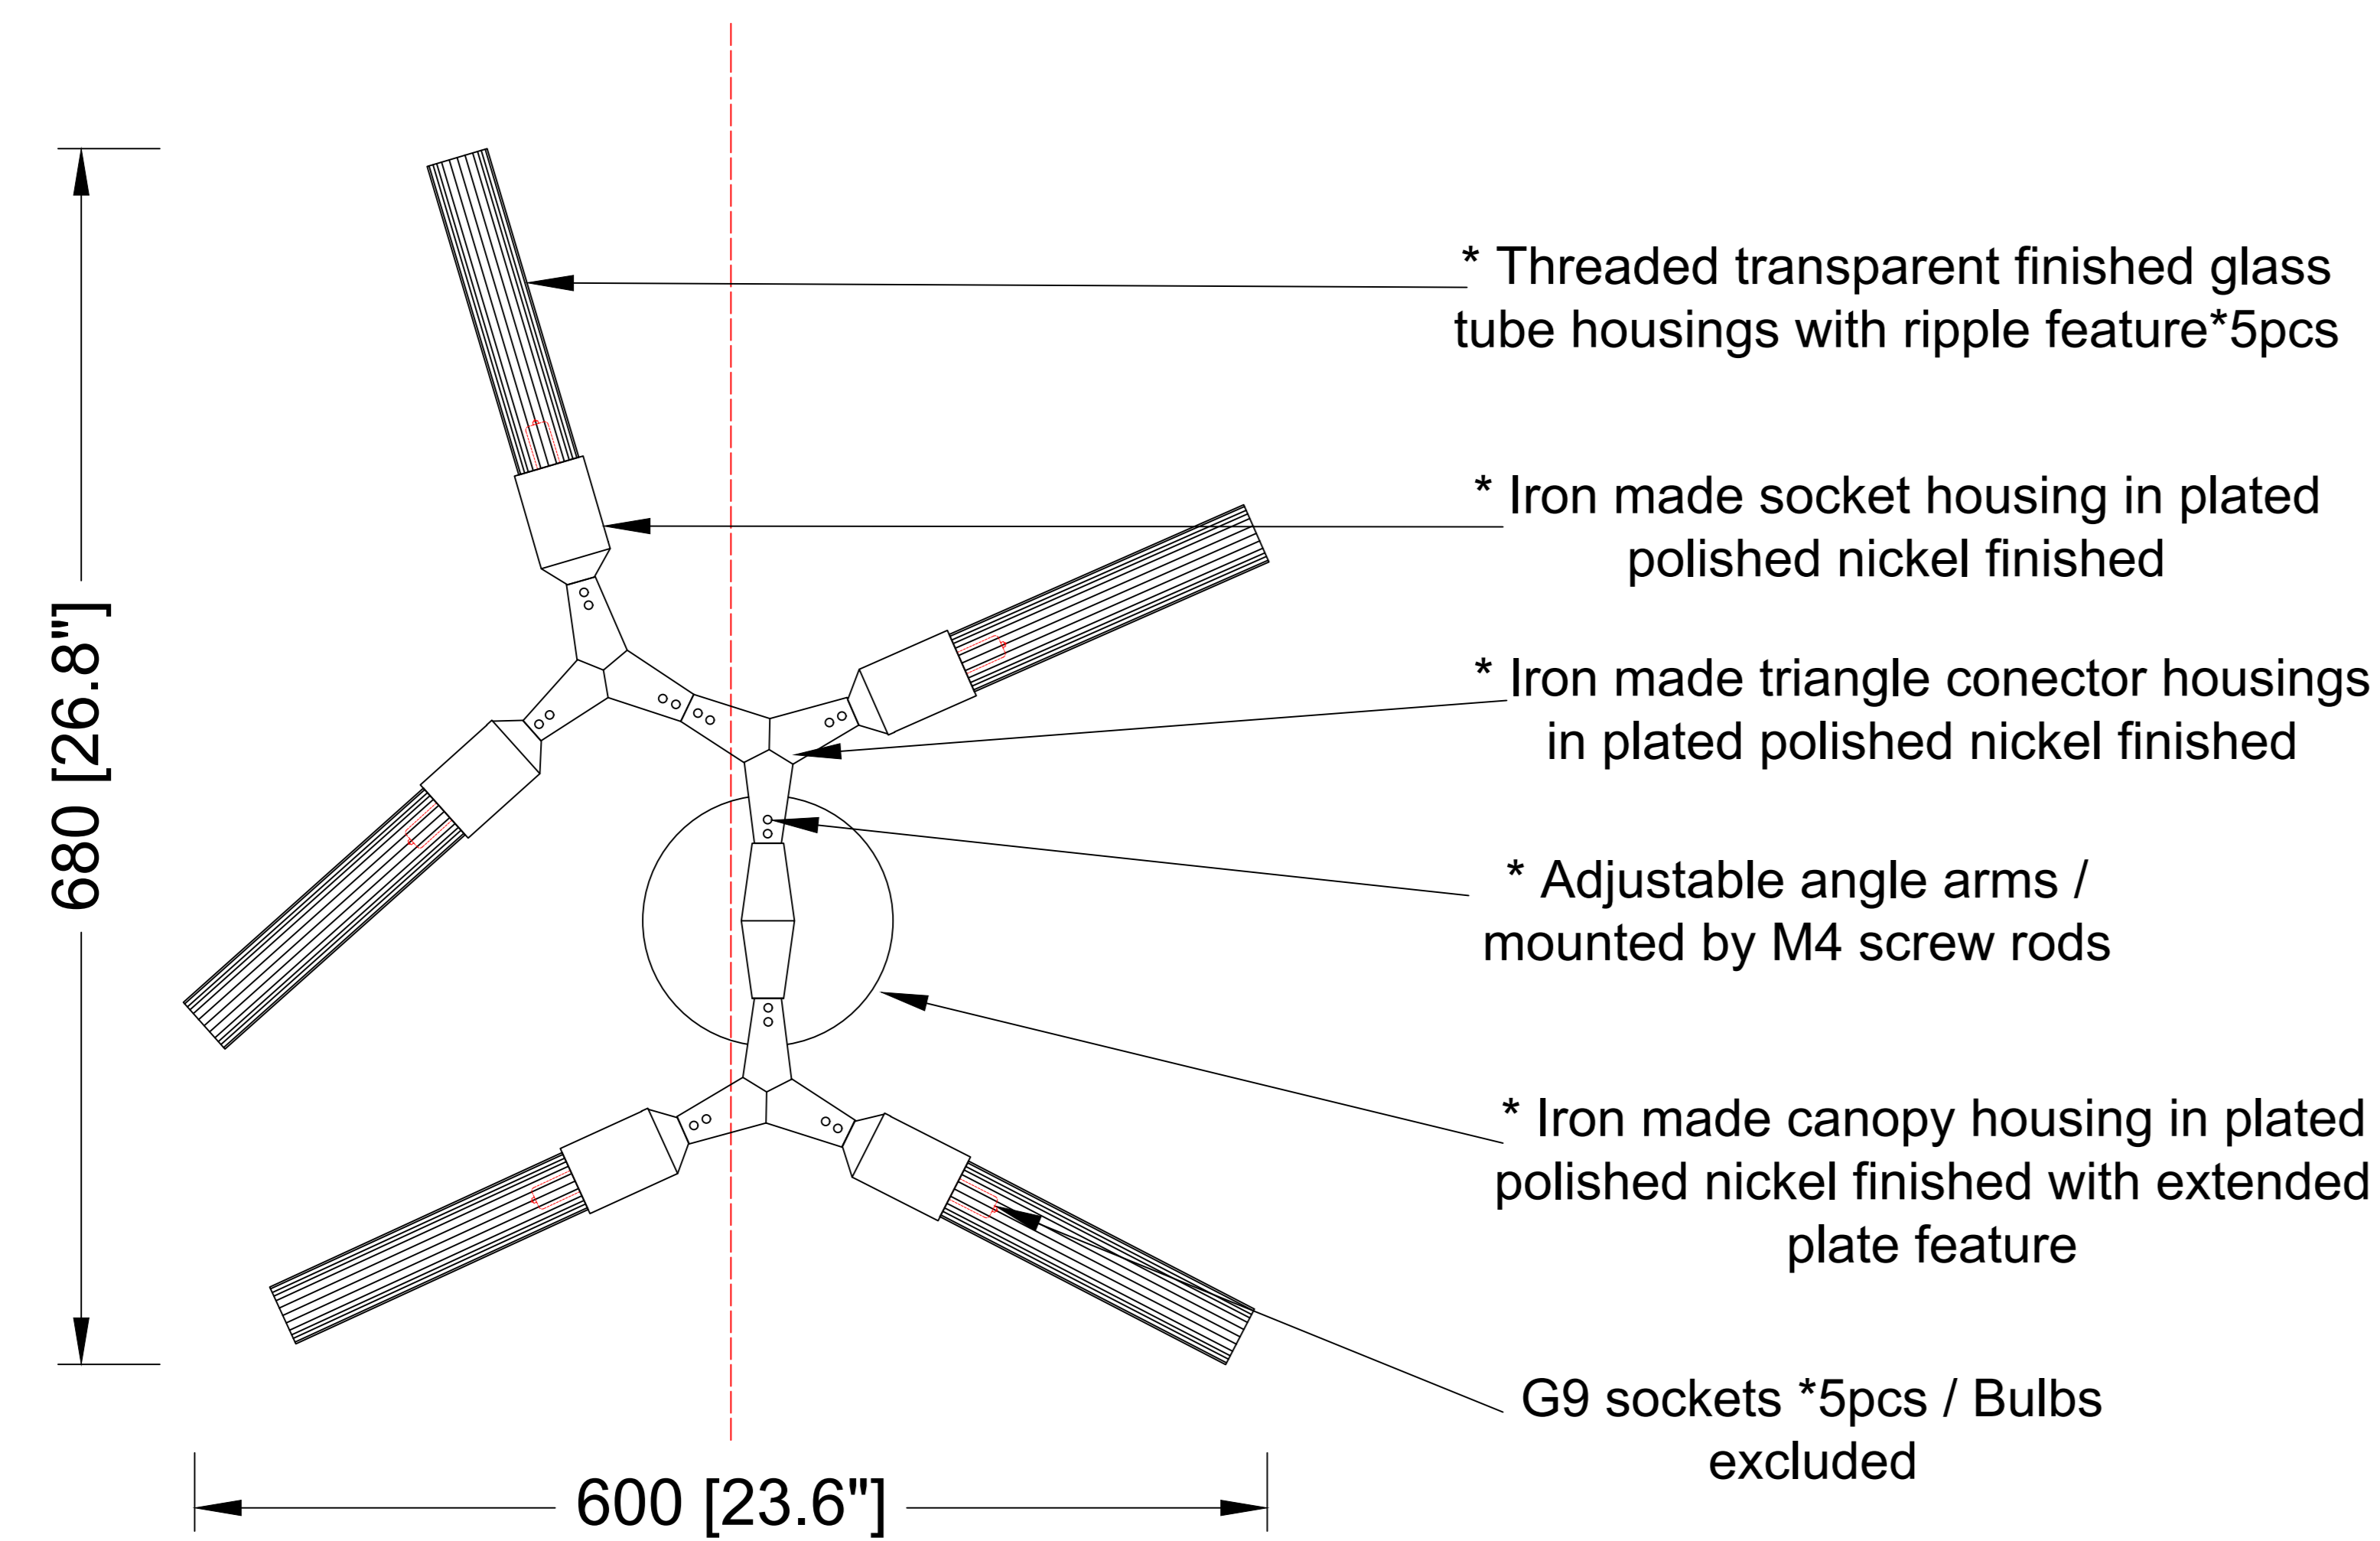

REEF LIGHTING
WHERE LIGHT TOUCHES THE SEA

PROJECT:

PO 5230

±5MM
Size tolerance
± 1/2"
Angle tolerance

Date: 26-07-2023

Revision:

Type: Wall sconce

Item No: 9636-PN

Dwg by:

Verification by:

Scale: 1: 10

Area/Location:

Dimension:

23.6"L x 26.8"H x 14.2"depth

Finish: Polished nickel + Clear glass

Materials: Iron + Glass

Notes:

- *1: Different design & size canopy from original.
- *2: Different mounting structure from original.
- *3: Different but similar fixture size from original.
- *4: Different electroplated finished from original.

Reef Lighting, Inc. reserves the right to change or modify the product specifications without notification.

ELEVATION VIEW

SCALE: 1:10

Ref Pic

SCALE: NTS

SIDE VIEW

SCALE: 1:10

Different angle adjustment
Ref view