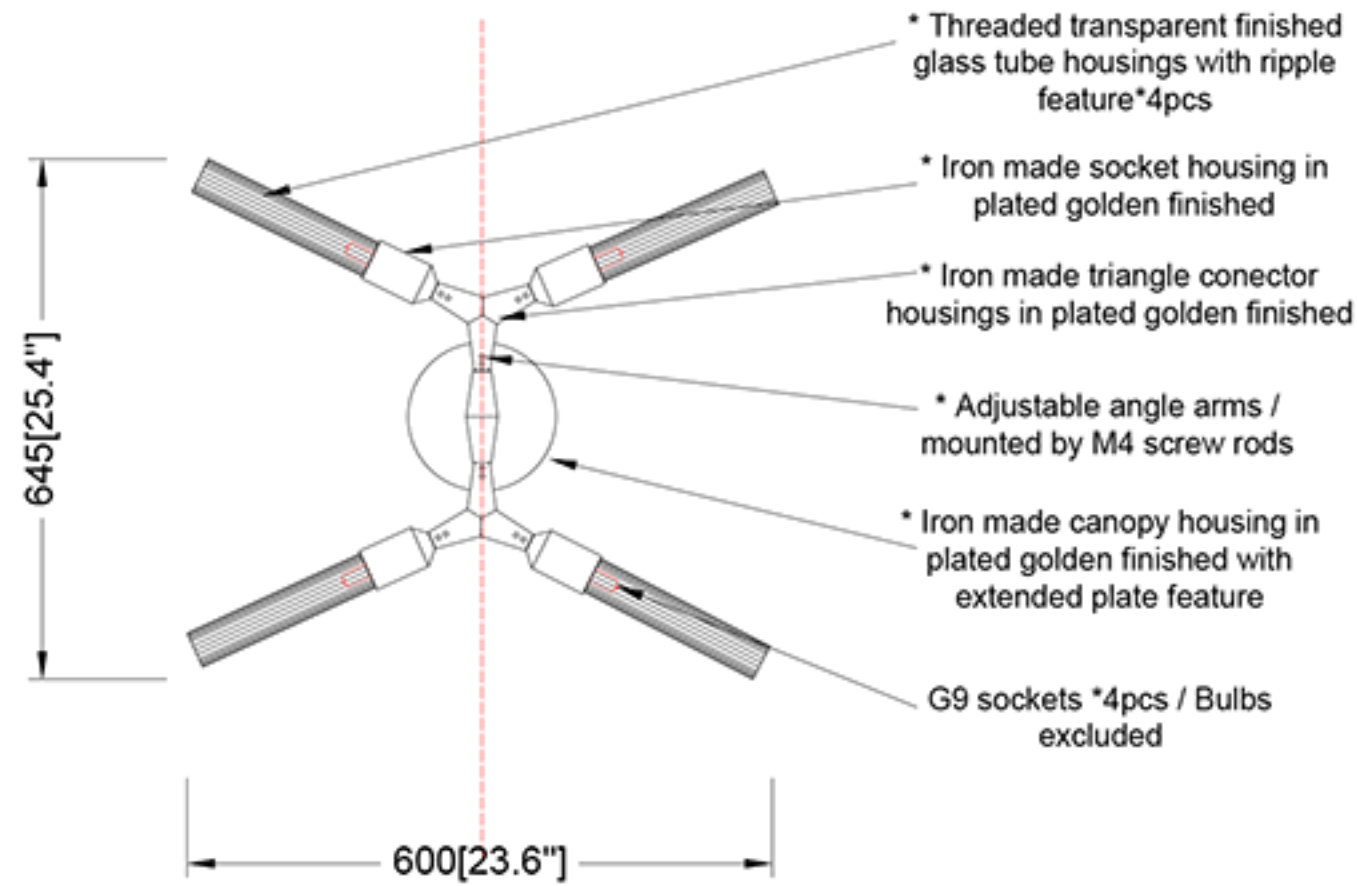

REEF LIGHTING
WHERE LIGHT TOUCHES THE SEA

PROJECT:

PO 5230

±5MM
Size tolerance
± 1/2°
Angle tolerance

Date: 07-08-2023

Revision:

Type: Wall sconce

Item No: 9634-GD

Dwg by:

Verification by:

Scale: 1: 10

Area/Location:

Dimension:

23.6"L x 25.4"H x 11.8"depth

Finish: Golden + Clear glass

Materials: Iron + Glass

Notes:

*1: Different design & size canopy from original.

*2: Different mounting structure from original.

*3: Different but similar fixture size from original.

Reef Lighting, Inc. reserves the right to change or modify the product specifications without notification.

ELEVATION VIEW

SCALE: 1:10

Ref Pic

SCALE: NTS

SIDE VIEW

SCALE: 1:10

Different angle adjustment Ref view