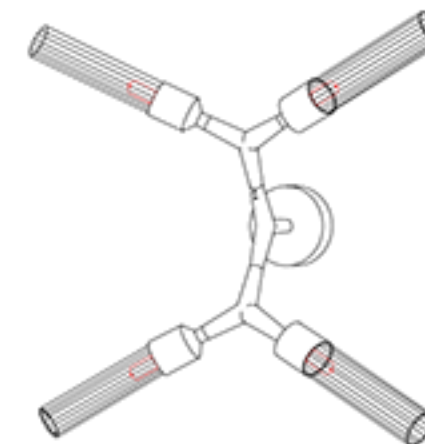

REEF LIGHTING
WHERE LIGHT TOUCHES THE SEA

PROJECT:

PO 5230

±5MM
Size tolerance
± 1/2°
Angle tolerance

Date: 07-08-2023

Revision:

Type: Wall sconce

Item No: 9634-GD

Dwg by:

Verification by:

Scale: 1: 10

Area/Location:

Dimension:

23.6"L x 25.4"H x 11.8"depth

Finish: Golden + Clear glass

Materials: Iron + Glass

Notes:

*1: Different design & size canopy from original.

*2: Different mounting structure from original.

*3: Different but similar fixture size from original.

Reef Lighting, Inc. reserves the right to change or modify the product specifications without notification.

ELEVATION VIEW

SCALE: 1:10

Ref Pic

SCALE: NTS

SIDE VIEW

SCALE: 1:10

Different angle adjustment Ref view