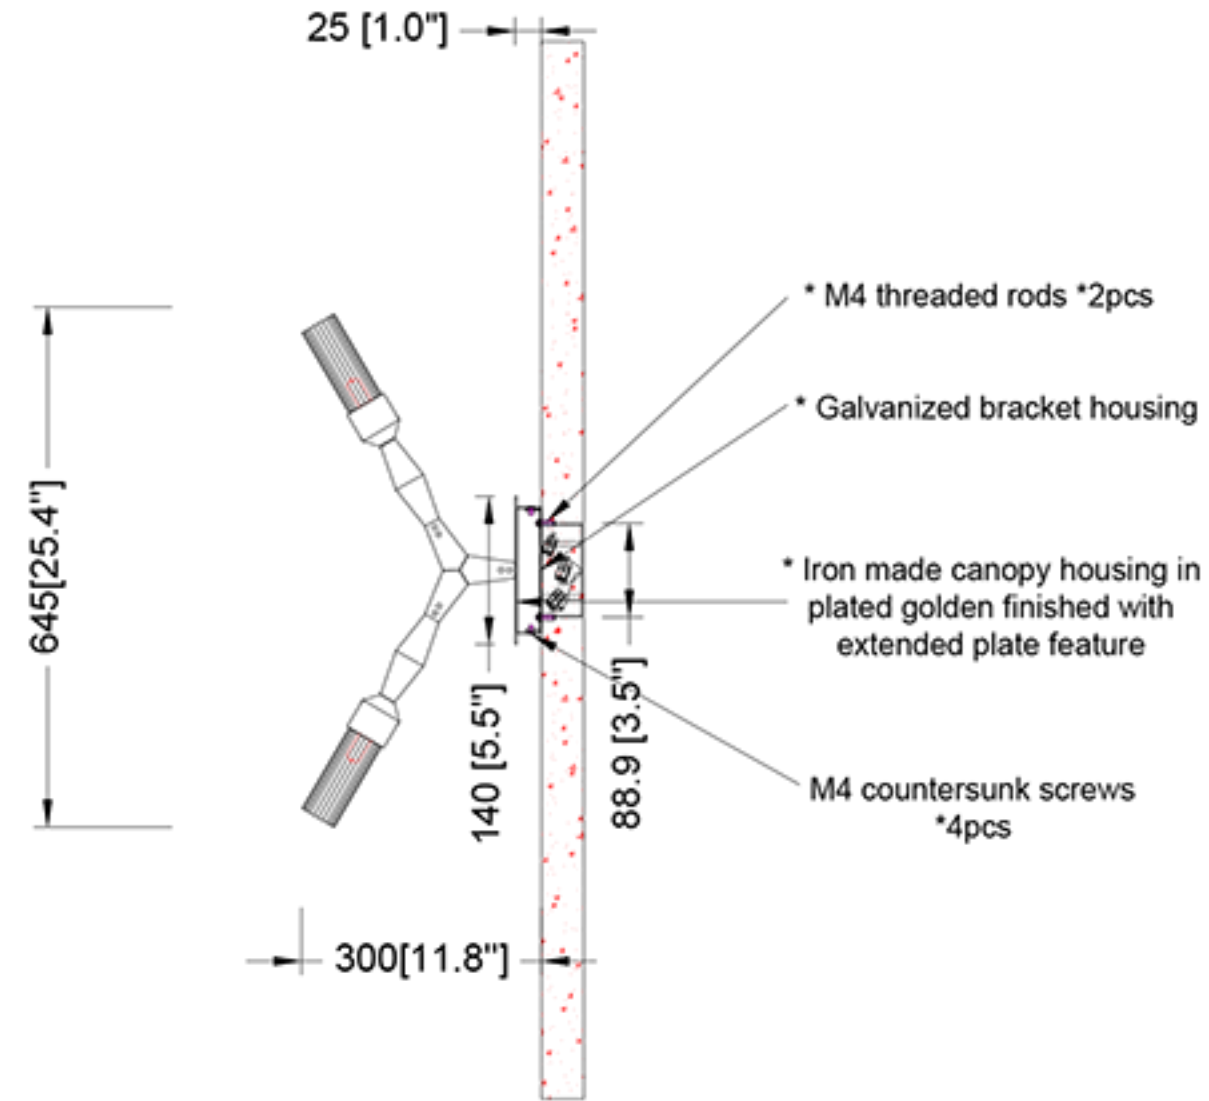

REEF LIGHTING
WHERE LIGHT TOUCHES THE SEA

PROJECT:

PO 5230

±5MM
Size tolerance
± 1/2°
Angle tolerance

Date: 07-08-2023

Revision:

Type: Wall sconce

Item No: 9634-GD

Dwg by:

Verification by:

Scale: 1: 10

Area/Location:

Dimension:

23.6"L x 25.4"H x 11.8"depth

Finish: Golden + Clear glass

Materials: Iron + Glass

Notes:

*1: Different design & size canopy from original.

*2: Different mounting structure from original.

*3: Different but similar fixture size from original.

Reef Lighting, Inc. reserves the right to change or modify the product specifications without notification.

ELEVATION VIEW

SCALE: 1:10

Ref Pic

SCALE: NTS

SIDE VIEW

SCALE: 1:10

Different angle adjustment Ref view