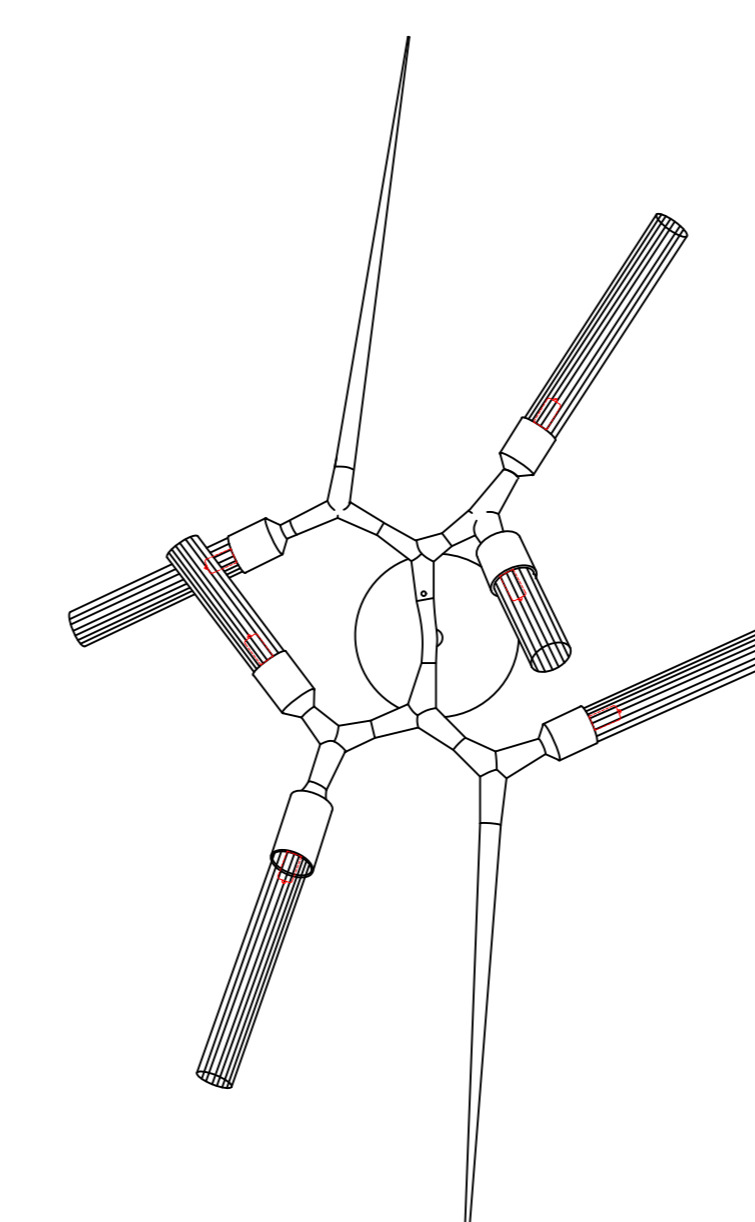

REEF LIGHTING
WHERE LIGHT TOUCHES THE SEA

PROJECT:

PO 5230

±5MM
Size tolerance
± 1/2"
Angle tolerance

Date: 26-07-2023

Revision:

Type: Wall sconce

Item No: 9632-GD

Dwg by:

Verification by:

Scale: 1: 10

Area/Location:

Dimension:

24.8"L x 40.4"H x 16.4" depth

Finish: Golden + Clear glass

Materials: Iron + Glass

Notes:

*1: Different design & size canopy from original.

*2: Different mounting structure from original.

*3: Different but similar fixture size from original.

Reef Lighting, Inc. reserves the right to change or modify the product specifications without notification.

ELEVATION VIEW

SCALE: 1:10

Ref Pic

SCALE: NTS

SIDE VIEW

SCALE: 1:10

Different angle adjustment
Ref view