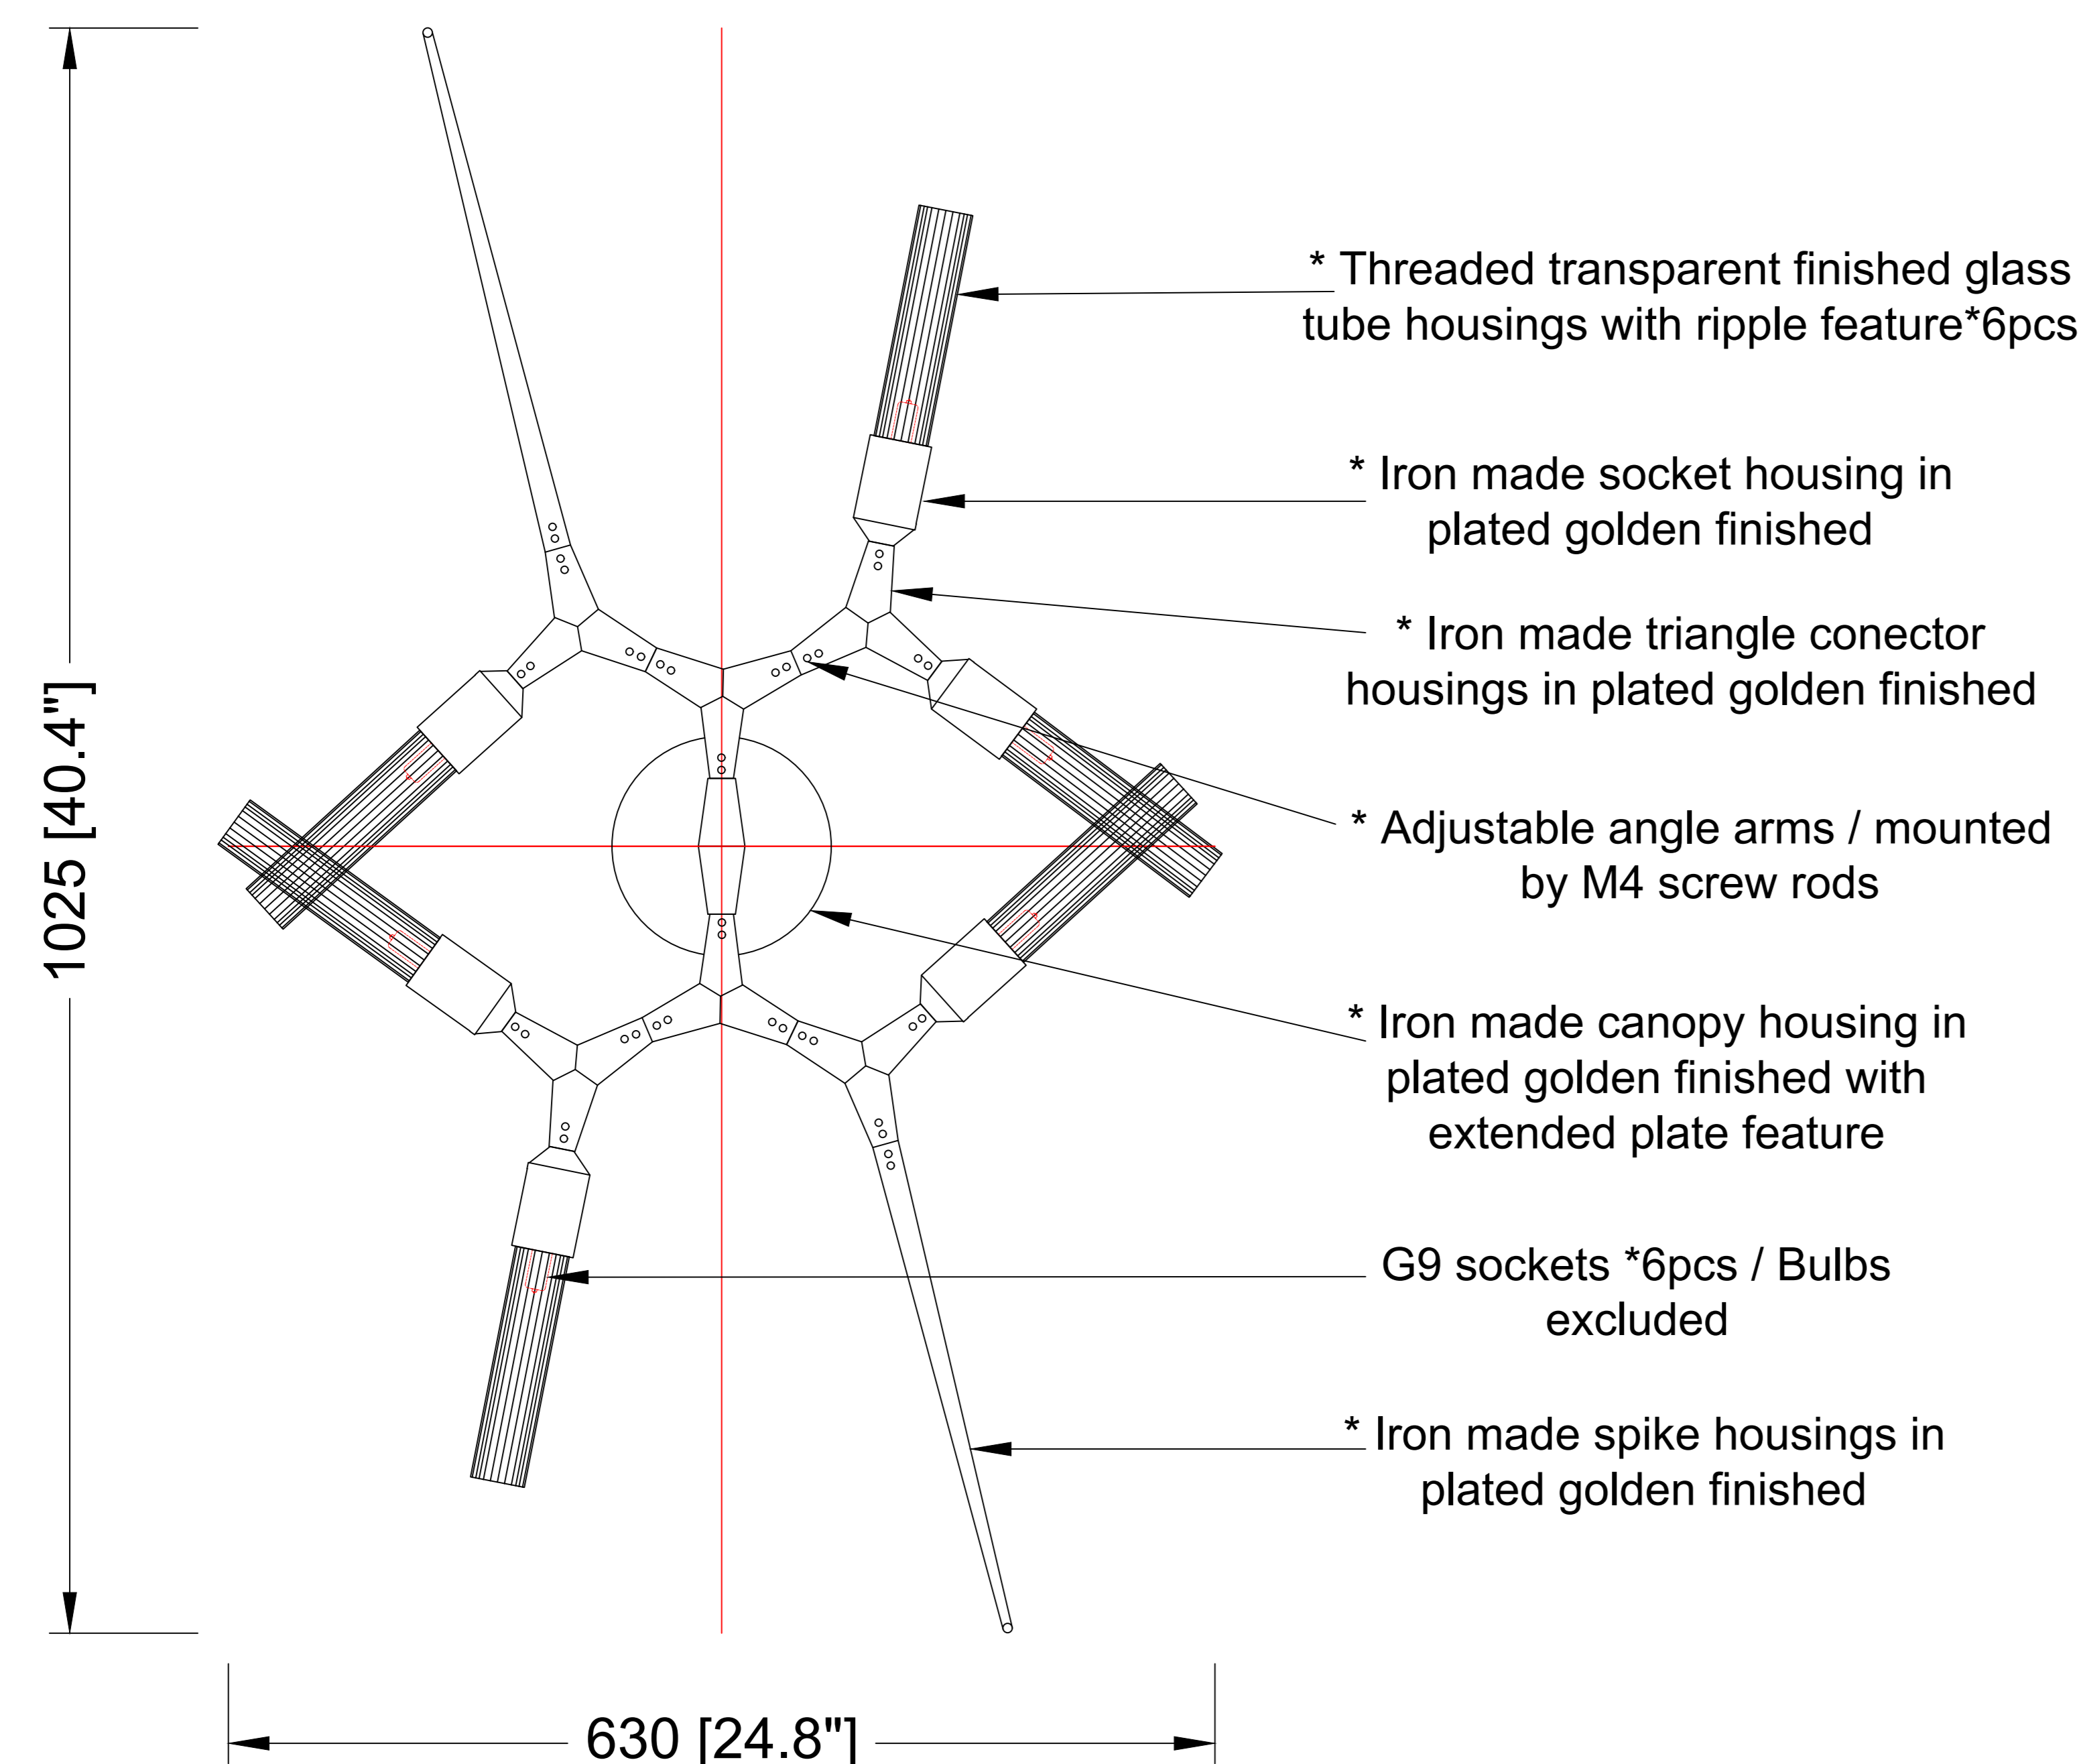

REEF LIGHTING
WHERE LIGHT TOUCHES THE SEA

PROJECT:

PO 5230

±5MM
Size tolerance
± 1/2"
Angle tolerance

Date: 26-07-2023

Revision:

Type: Wall sconce

Item No: 9632-GD

Dwg by:

Verification by:

Scale: 1: 10

Area/Location:

Dimension:

24.8"L x 40.4"H x 16.4" depth

Finish: Golden + Clear glass

Materials: Iron + Glass

Notes:

*1: Different design & size canopy from original.

*2: Different mounting structure from original.

*3: Different but similar fixture size from original.

Reef Lighting, Inc. reserves the right to change or modify the product specifications without notification.

ELEVATION VIEW

SCALE: 1:10

Ref Pic

SCALE: NTS

SIDE VIEW

SCALE: 1:10

Different angle adjustment
Ref view