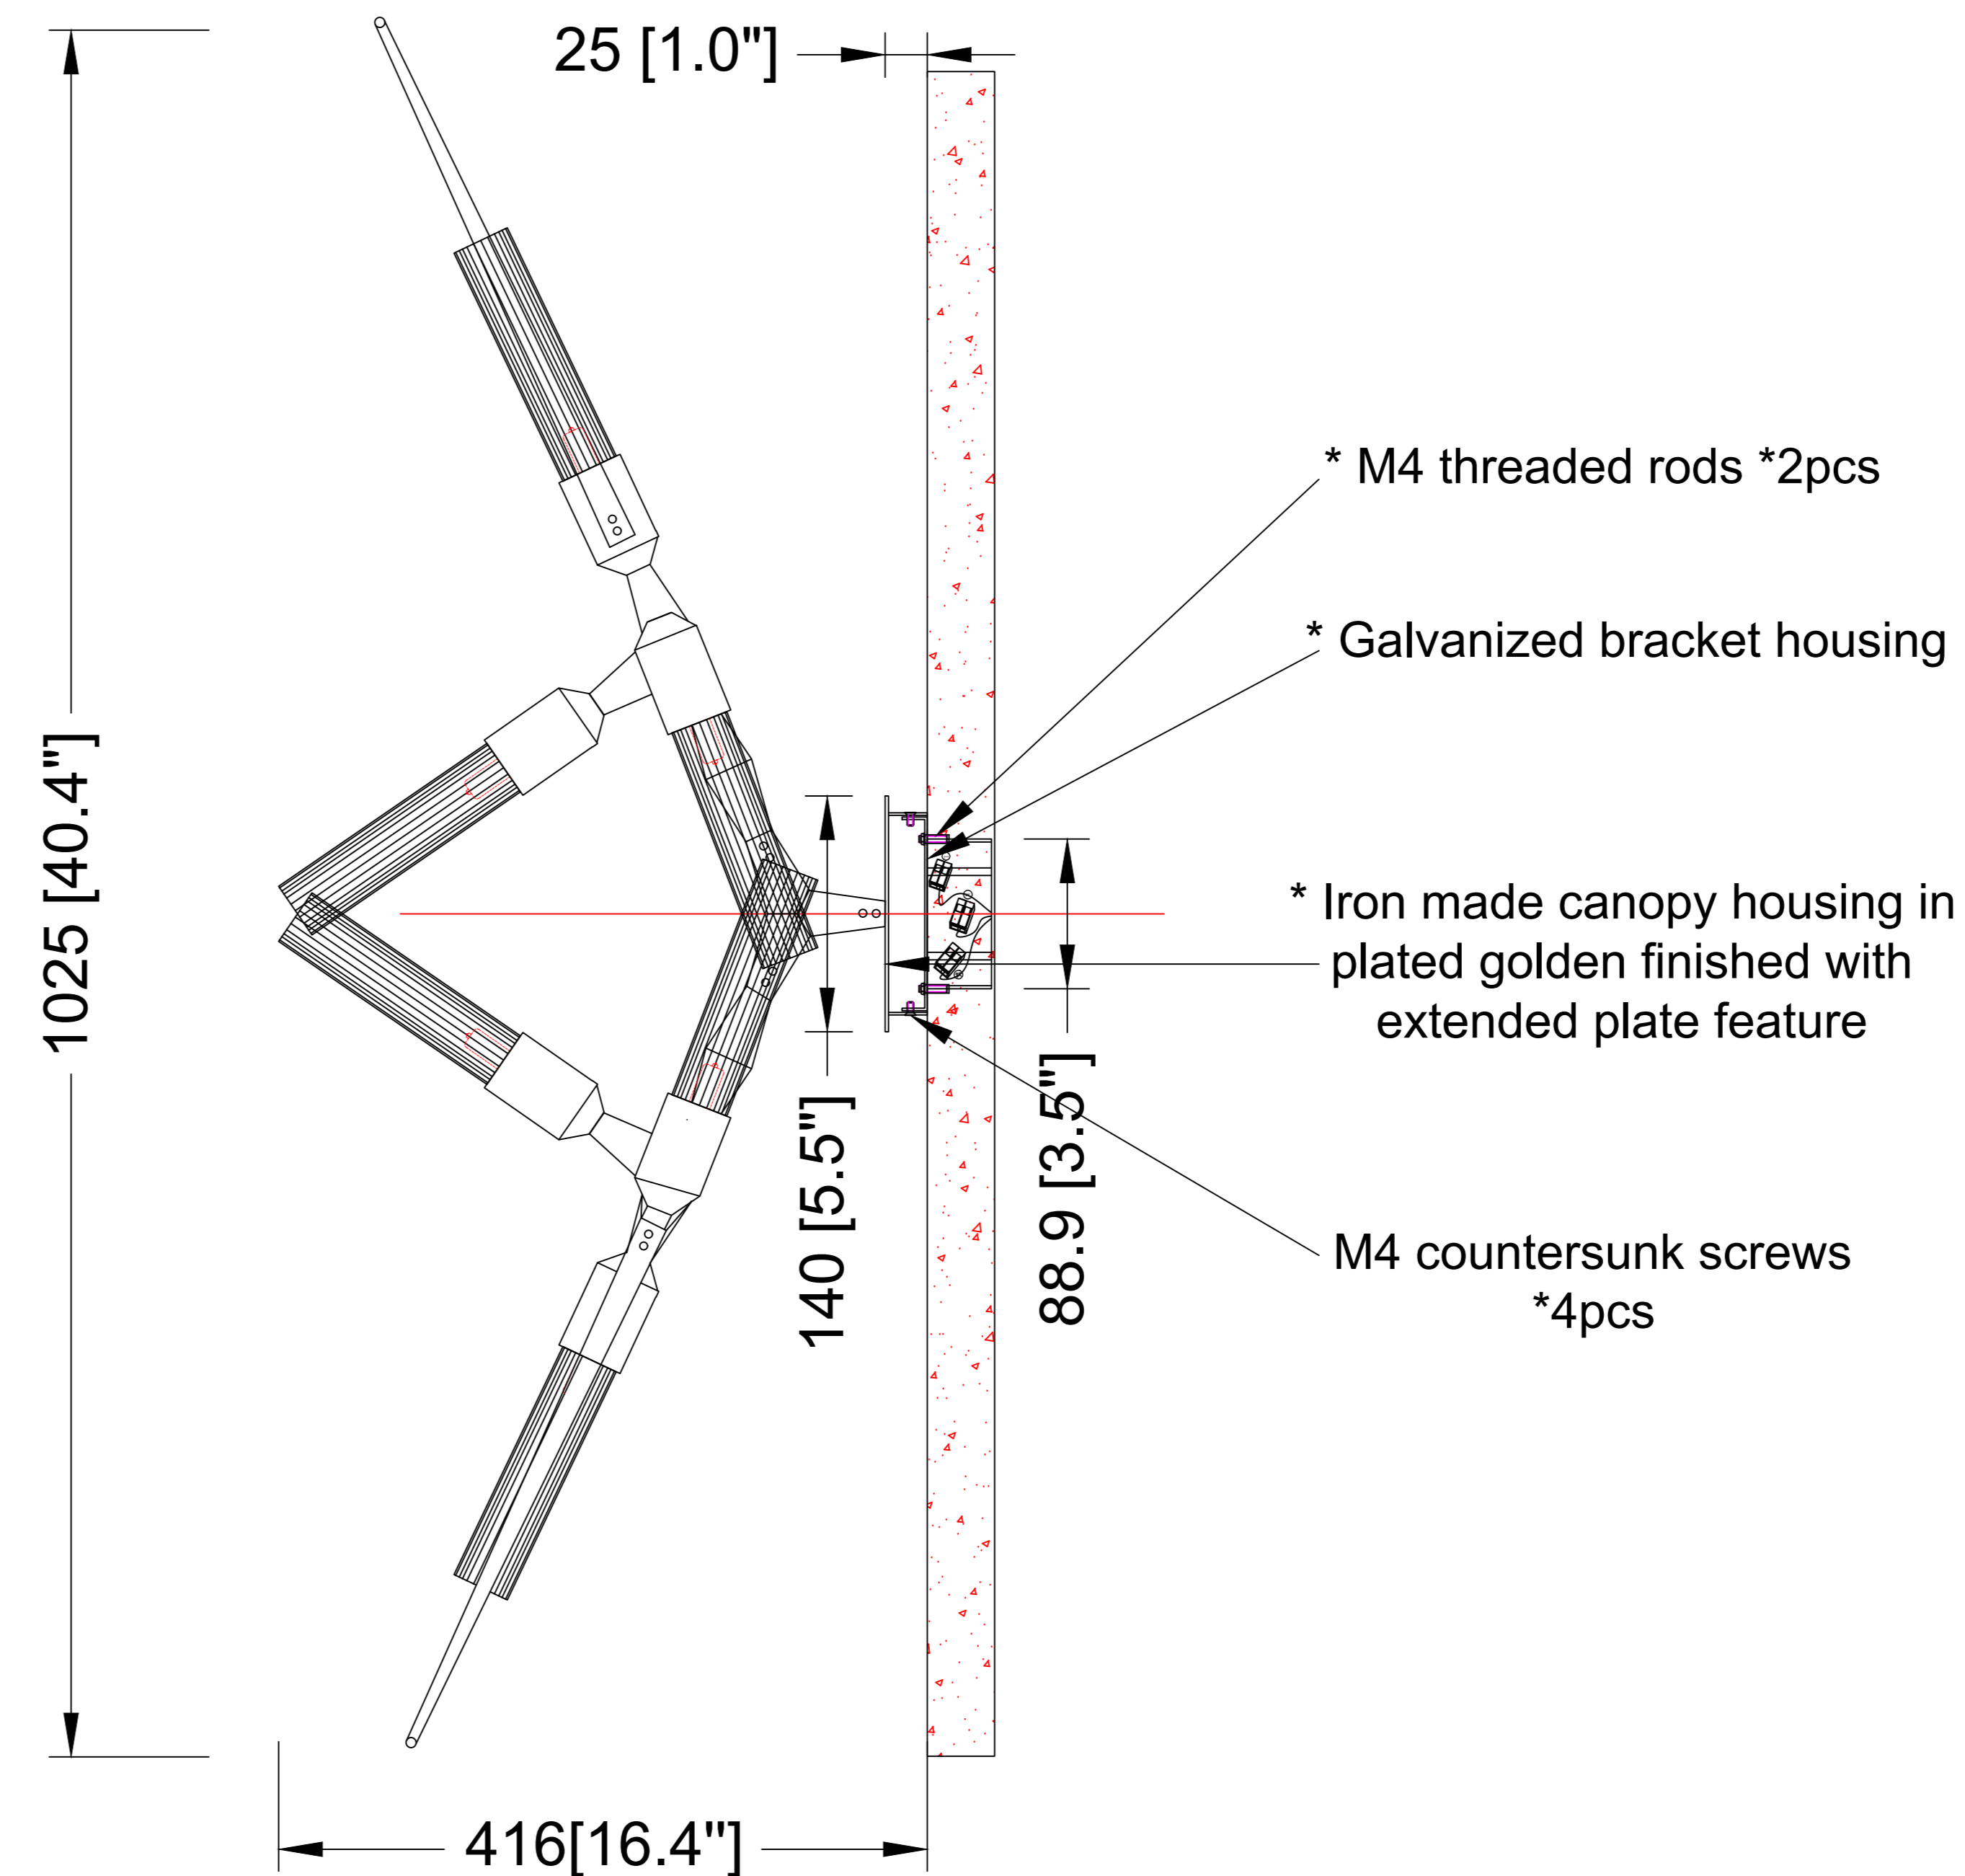

REEF LIGHTING
WHERE LIGHT TOUCHES THE SEA

PROJECT:

PO 5230

±5MM
Size tolerance
± 1/2"
Angle tolerance

Date: 26-07-2023

Revision:

Type: Wall sconce

Item No: 9632-GD

Dwg by:

Verification by:

Scale: 1: 10

Area/Location:

Dimension:

24.8"L x 40.4"H x 16.4" depth

Finish: Golden + Clear glass

Materials: Iron + Glass

Notes:

*1: Different design & size canopy from original.

*2: Different mounting structure from original.

*3: Different but similar fixture size from original.

Reef Lighting, Inc. reserves the right to change or modify the product specifications without notification.

ELEVATION VIEW

SCALE: 1:10

Ref Pic

SCALE: NTS

SIDE VIEW

SCALE: 1:10

Different angle adjustment
Ref view