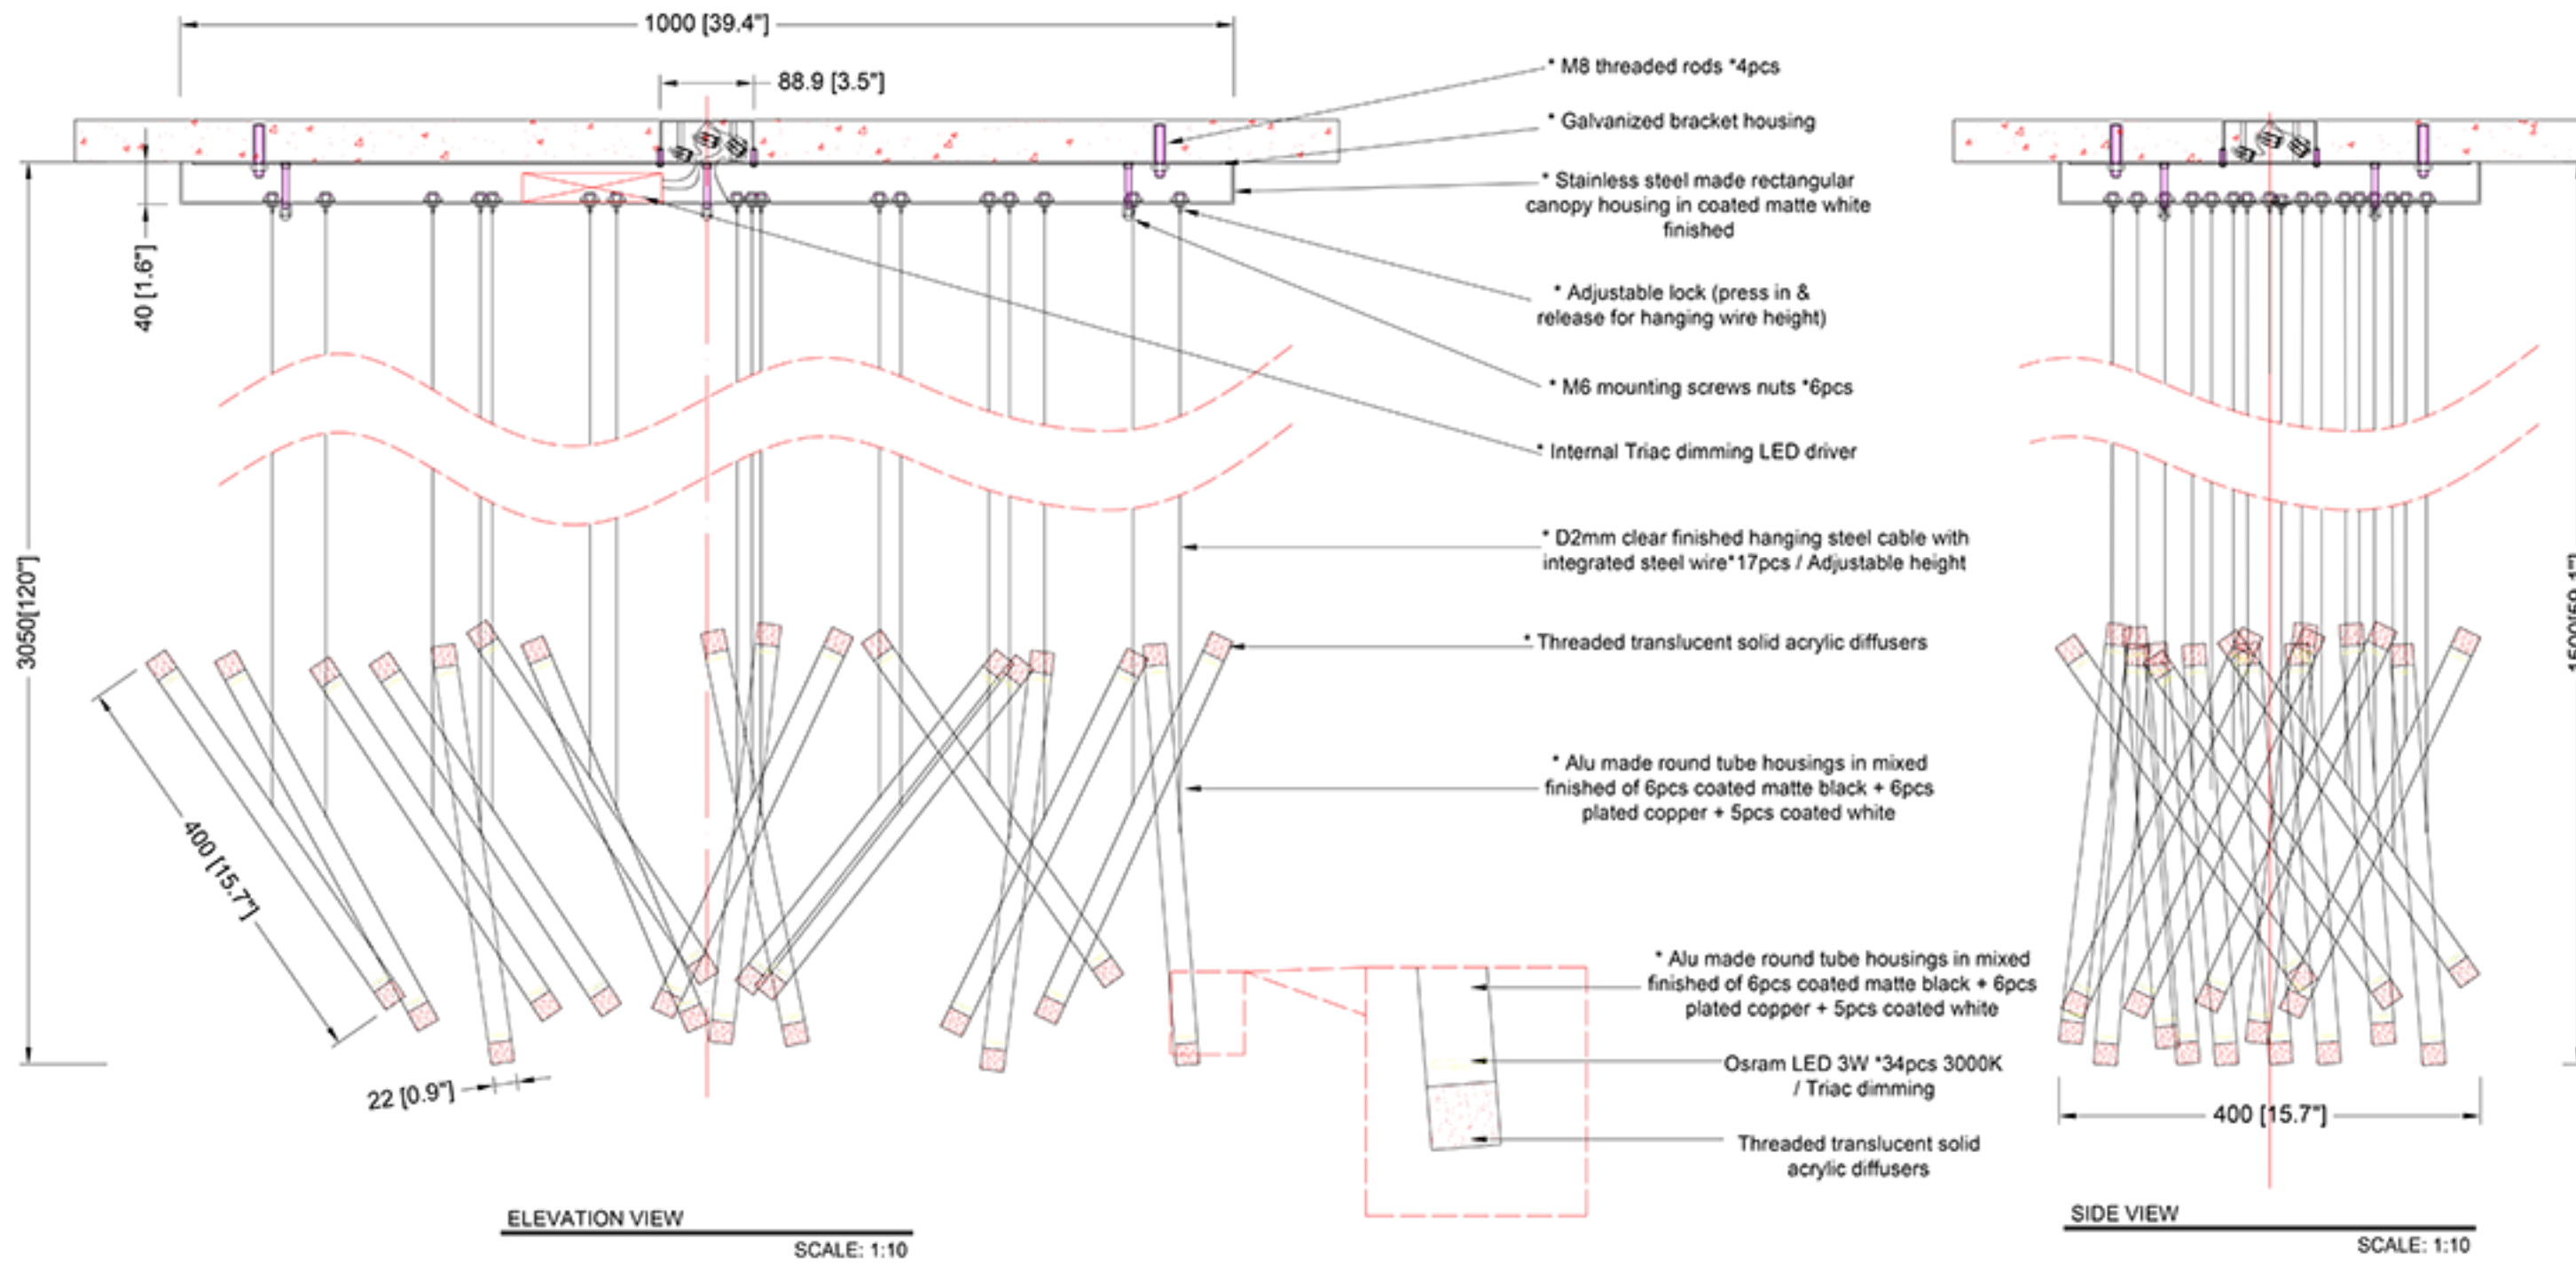

REEF LIGHTING  
WHERE LIGHT TOUCHES THE SEA

PROJECT:  
**PO 5230**

±5MM Size tolerance = 1/2" Angle tolerance	
---	--

Date: 03-08-2023

Revision:

Type: Pendant lamp

Item No: 9616-17-L-MIX

Dwg by:

Verification by:

Scale: 1: 10

Area/Location:

Dimension:  
39.4"L x 15.7"W x 120"OAH

Finish: White + Black + Copper

Materials: Stainless steel + Iron + Alu + Acrylic

Weight: 15 kgs

Light: Osram LED light 3W \*34pcs 3000K /  
Triac dimming

Qty: 2 pcs

- Approved
- Approved as noted
- Revise & resubmit

Date: \_\_\_\_\_

Signature: \_\_\_\_\_

Notes:

- \*1: Different design & size canopy from original.
- \*2: Different LED light & structure from original.
- \*3: Different mounting structure from original.
- \*4: Different hanging height from original.
- \*5: Triac dimming function on fixture.
- \*6: Different finished on fixture.

Reef Lighting, Inc. reserves the right to change or modify the product specifications without notification.

Ref Pic SCALE: NTS