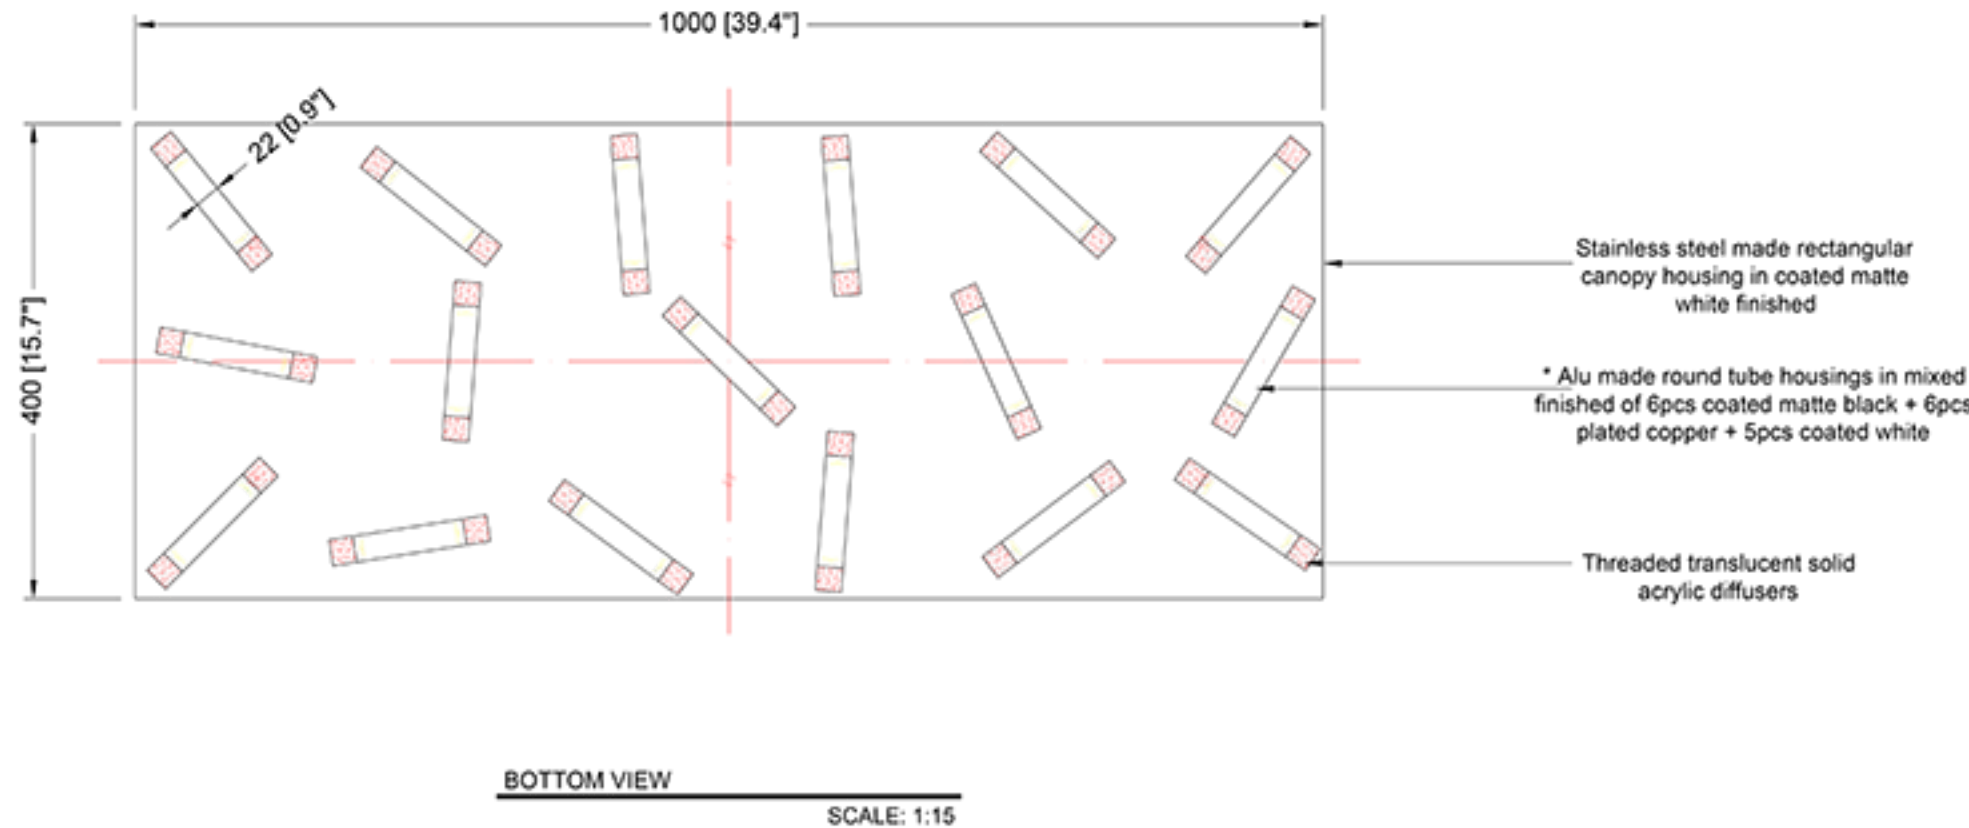

REEF LIGHTING
WHERE LIGHT TOUCHES THE SEA

PROJECT:
PO 5230

±5MM Size tolerance = 1/2" Angle tolerance	

Date: 03-08-2023

Revision:

Type: Pendant lamp

Item No: 9616-17-L-MIX

Dwg by:

Verification by:

Scale: 1: 10

Area/Location:

Dimension:
39.4"L x 15.7"W x 120"OAH

Finish: White + Black + Copper

Materials: Stainless steel + Iron + Alu + Acrylic

Weight: 15 kgs

Light: Osram LED light 3W *34pcs 3000K /
Triac dimming

Qty: 2 pcs

- ☐ Approved
- ☐ Approved as noted
- ☐ Revise & resubmit

Date: _____

Signature: _____

Notes:

- *1: Different design & size canopy from original.
- *2: Different LED light & structure from original.
- *3: Different mounting structure from original.
- *4: Different hanging height from original.
- *5: Triac dimming function on fixture.
- *6: Different finished on fixture.

Reef Lighting, Inc. reserves the right to change or modify the product specifications without notification.

Ref Pic SCALE: NTS