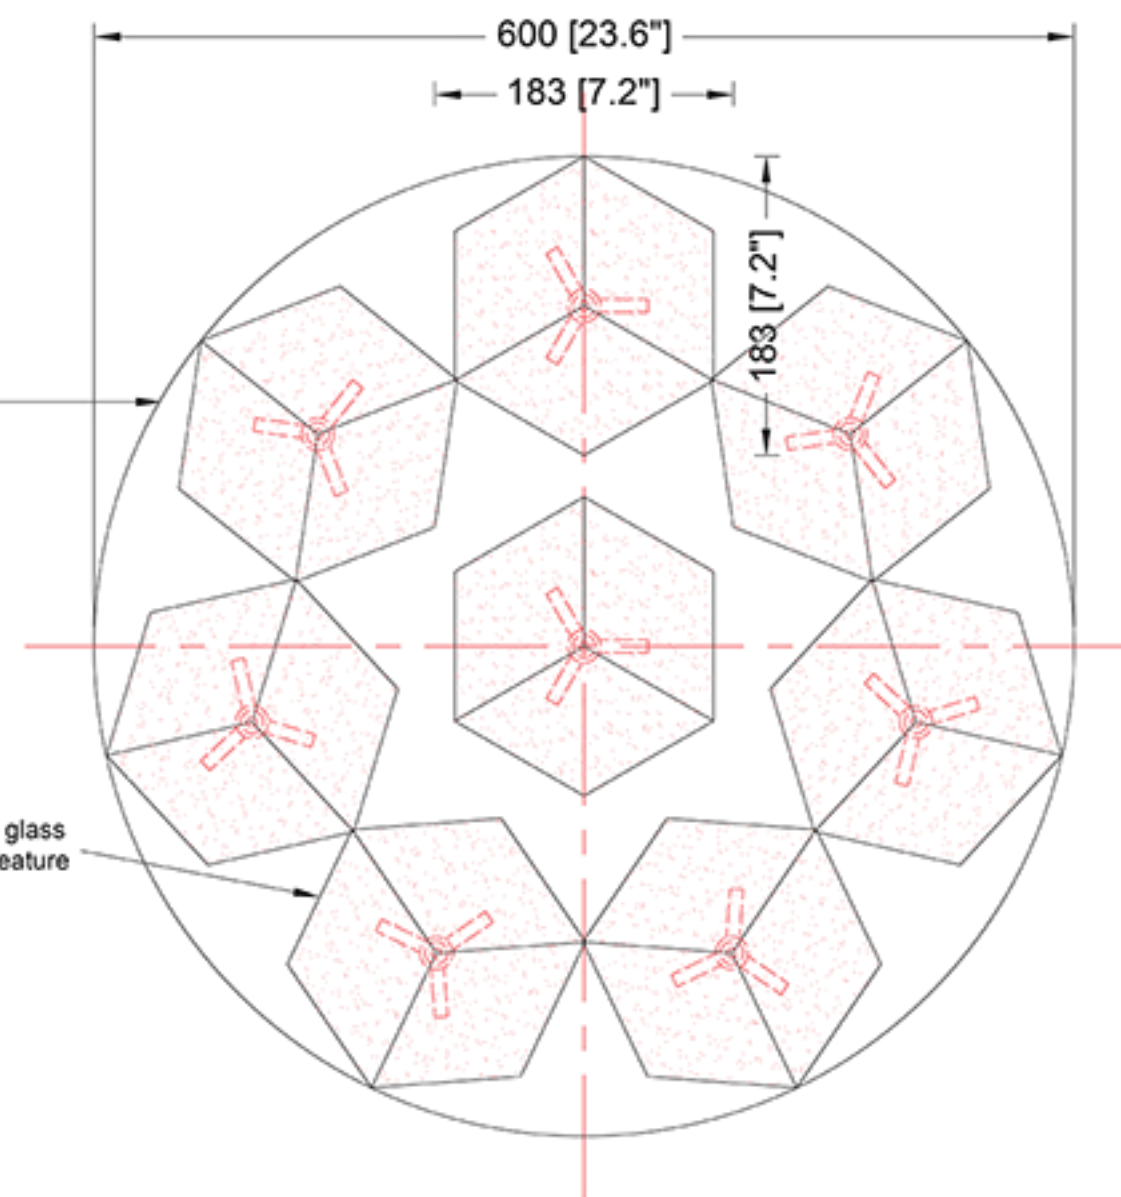

REEF LIGHTING
WHERE LIGHT TOUCHES THE SEA

PROJECT:

Reef Lighting

±5MM
Size tolerance
± 1/2"
Angle tolerance

Date: 30-06-2023

Revision:

Type: Pendant lamp

Item No: 9443-8-BS/PN

Dwg by:

Verification by:

Scale: 1:8

Area/Location:

Dimension:

23.6"L x 23.6"W x 120"OAH

Finish: Brass + Polished nickel + Clear glass finished

Materials: Stainless steel + Textured glass

Weight: 12 kgs

Light: G9 sockets *8pcs / Bulbs excluded

Qty: 5 pcs

Approved

Approved as noted

Revise & resubmit

Date: _____

Signature: _____

Notes:

REEF LIGHTING RESERVES THE RIGHT TO CHANGE OR MODIFY THE PRODUCT SPECIFICATION WITHOUT NOTIFICATION. EPLM

ELEVATION VIEW
SCALE: 1:8

BOTTOM VIEW
SCALE: 1:8

Ref Pic
SCALE: NTS