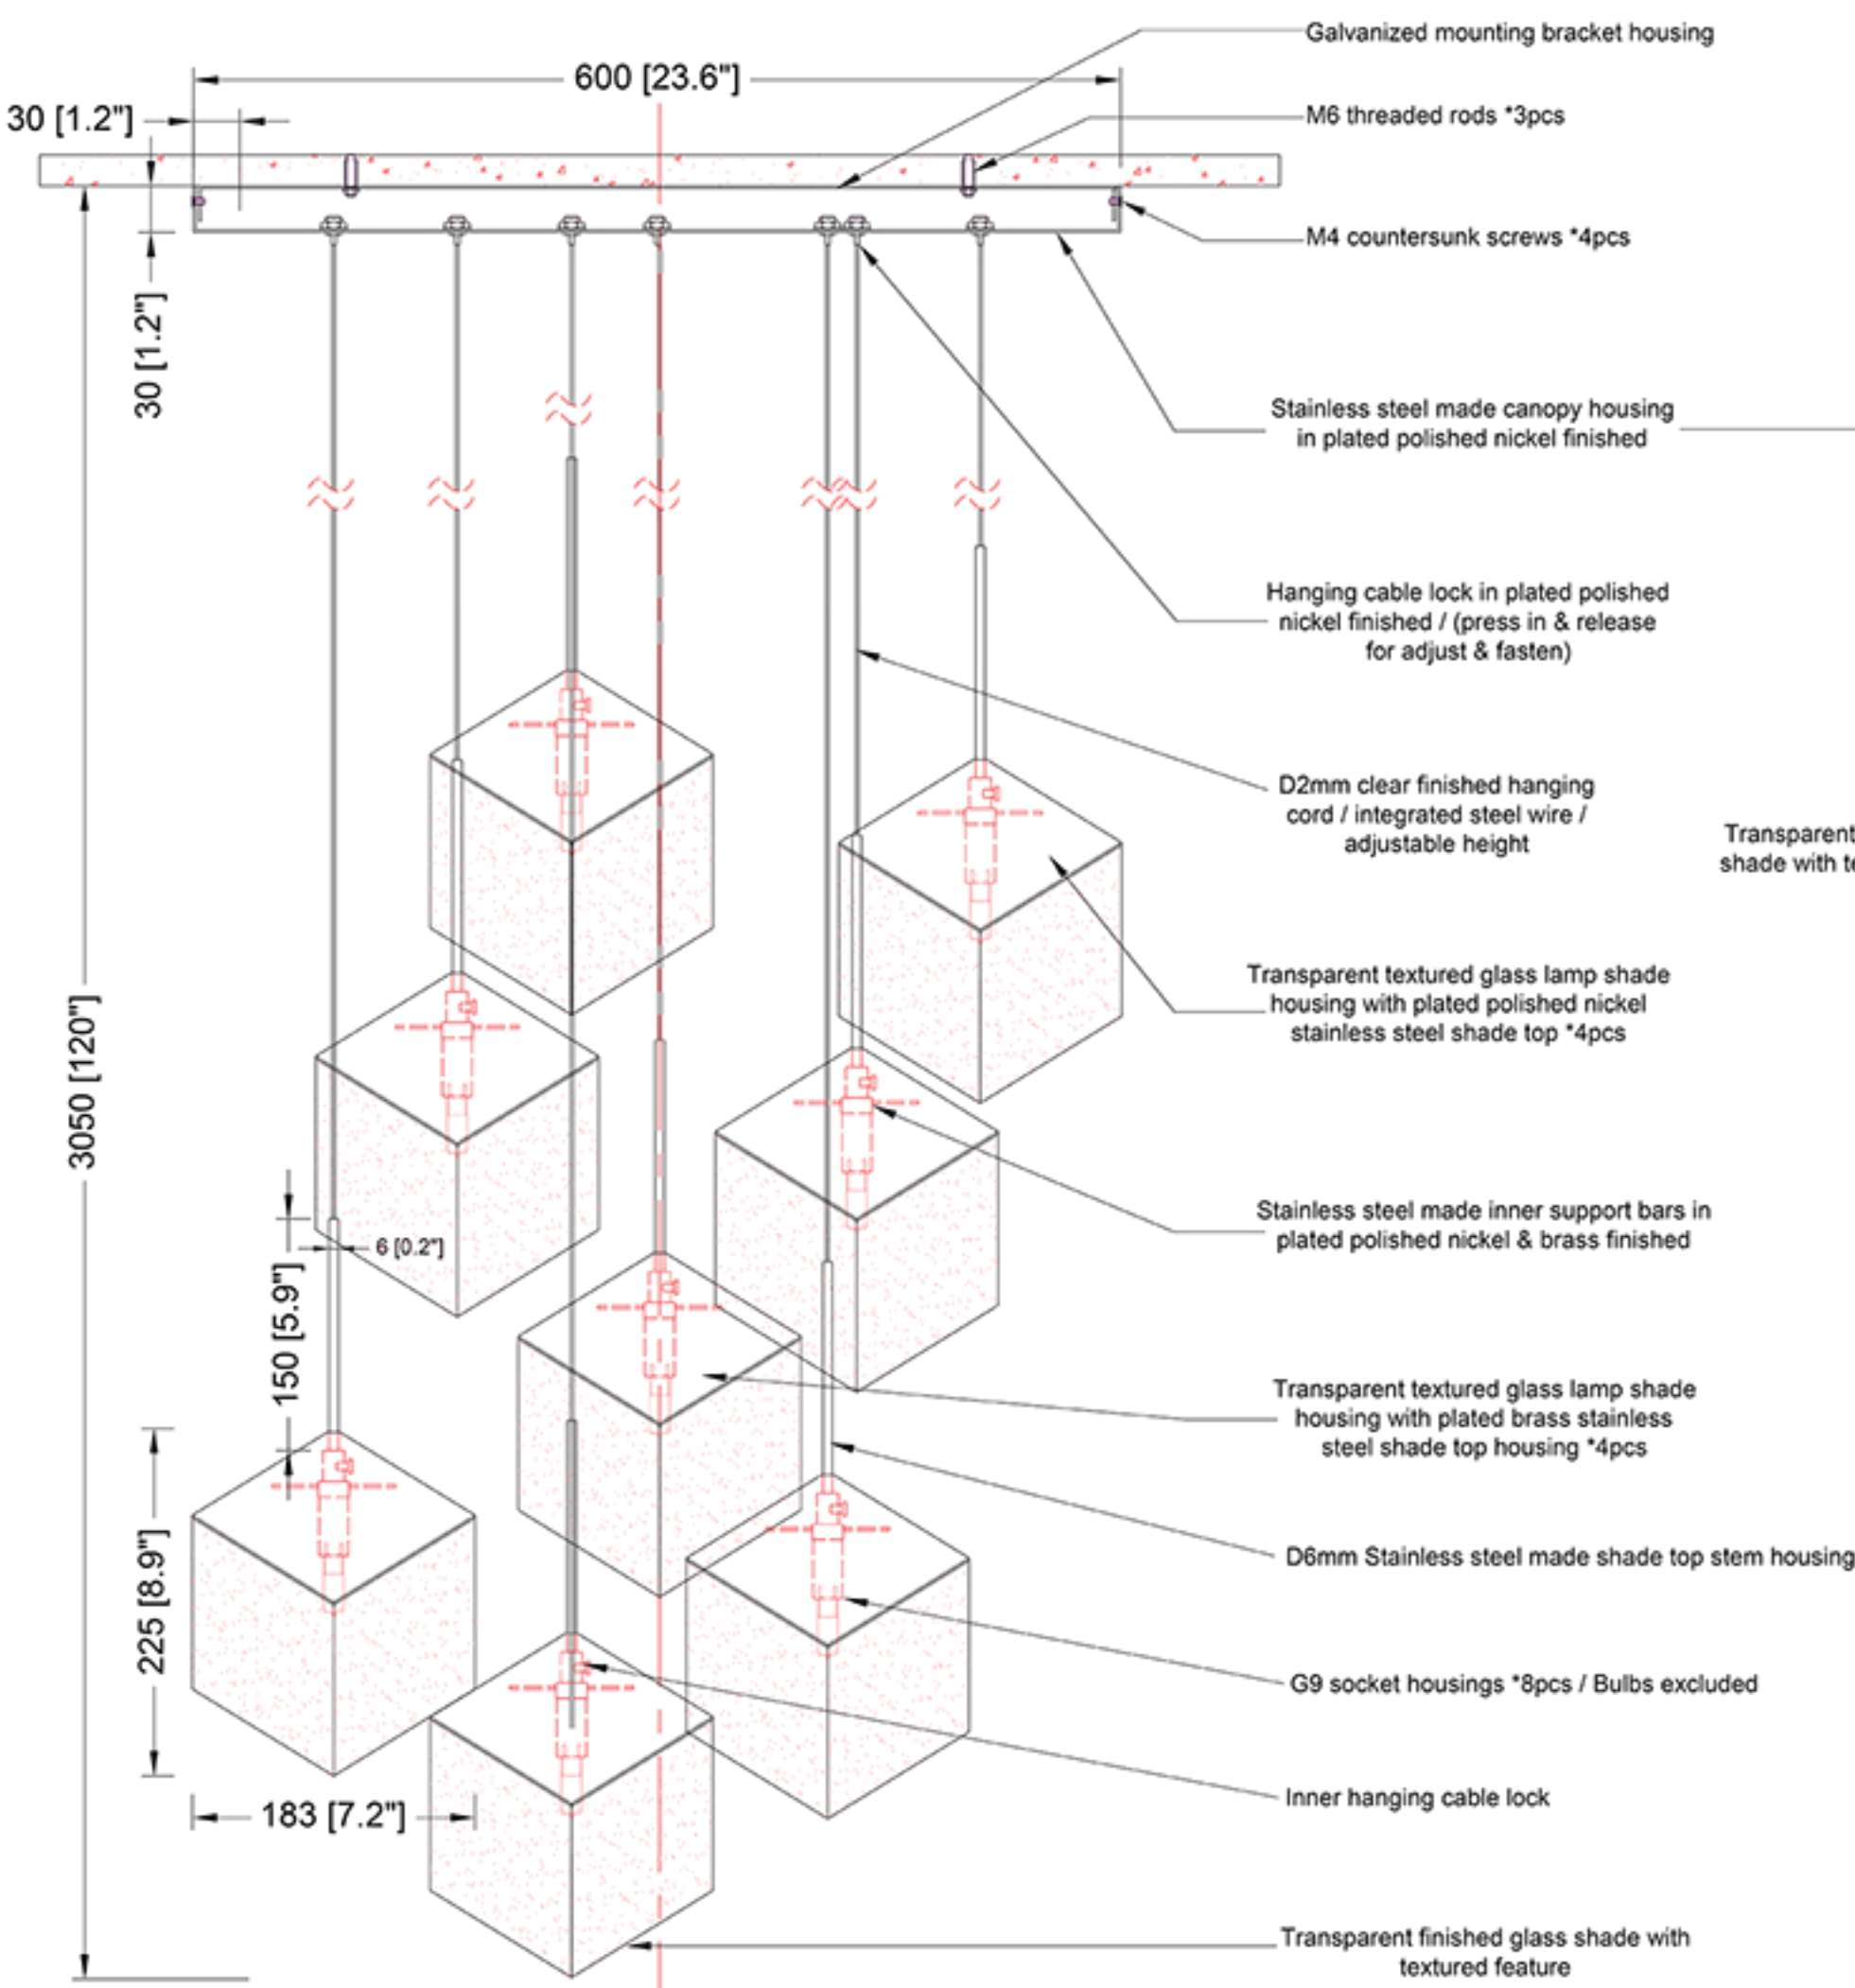

REEF LIGHTING
WHERE LIGHT TOUCHES THE SEA

PROJECT:

Reef Lighting

±5MM
Size tolerance
± 1/2"
Angle tolerance

Date: 30-06-2023

Revision:

Type: Pendant lamp

Item No: 9443-8-BS/PN

Dwg by:

Verification by:

Scale: 1:8

Area/Location:

Dimension:

23.6"L x 23.6"W x 120"OAH

Finish: Brass + Polished nickel + Clear glass finished

Materials: Stainless steel + Textured glass

Weight: 12 kgs

Light: G9 sockets *8pcs / Bulbs excluded

Qty: 5 pcs

Approved

Approved as noted

Revise & resubmit

Date: _____

Signature: _____

Notes:

REEF LIGHTING RESERVES THE RIGHT TO CHANGE OR MODIFY THE PRODUCT SPECIFICATION WITHOUT NOTIFICATION. EPLM

ELEVATION VIEW
SCALE: 1:8

BOTTOM VIEW
SCALE: 1:8

Ref Pic
SCALE: NTS