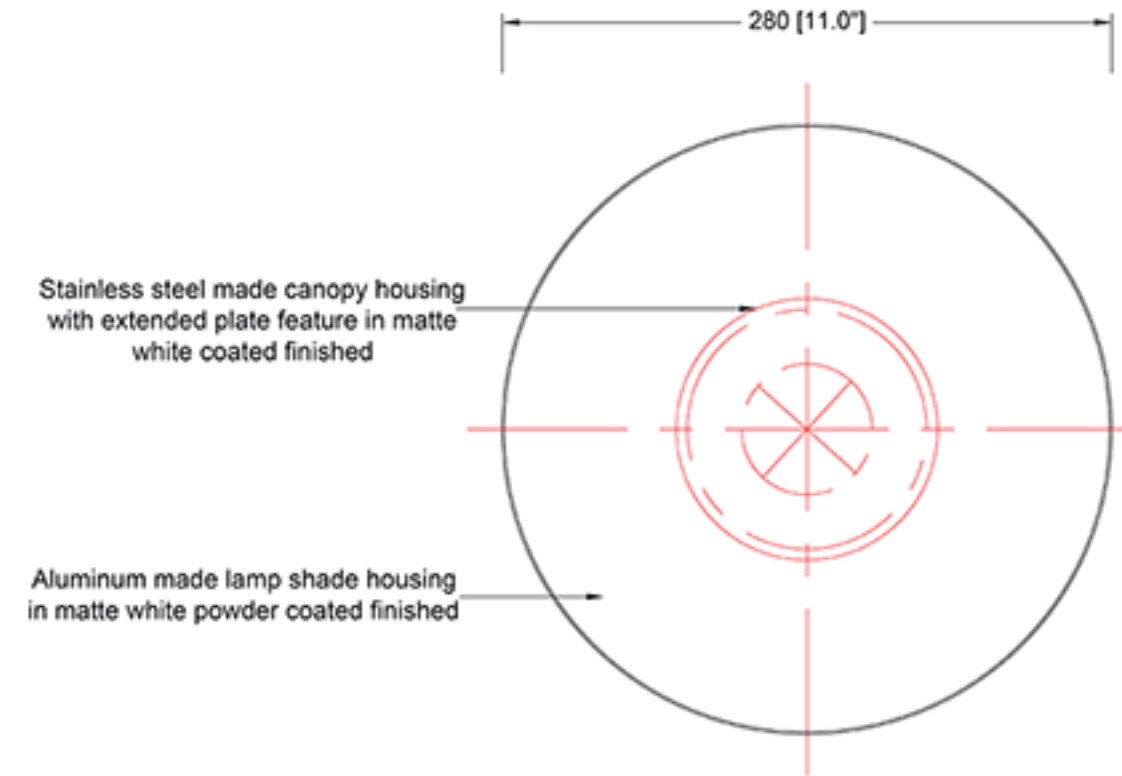

REEF LIGHTING
WHERE LIGHT TOUCHES THE SEA

PROJECT:

Reef Lighting

±5MM
Size tolerance
± 1/2°
Angle tolerance

Date: 30-06-2023

Revision:

Type: Pendant lamp

Item No: 9340-WH/CR

Dwg by:

Verification by:

Scale: 1: 6

Area/Location:

Dimension:

11"L X 11"W X 13.4"H / 120"OAH

Finish: White + Smoked gray finished

Materials: Stainless steel + Alu + Glass

Weight: 2 kgs

Light: E26 *1pcs / Bulb excluded

Qty: 12 pcs

☐ Approved

☐ Approved as noted

☐ Revise & resubmit

Date: _____

Signature: _____

Notes:

REEF LIGHTING RESERVES THE RIGHT TO CHANGE OR MODIFY THE PRODUCT SPECIFICATION WITHOUT NOTIFICATION.

Ref Pic

SCALE: NTS