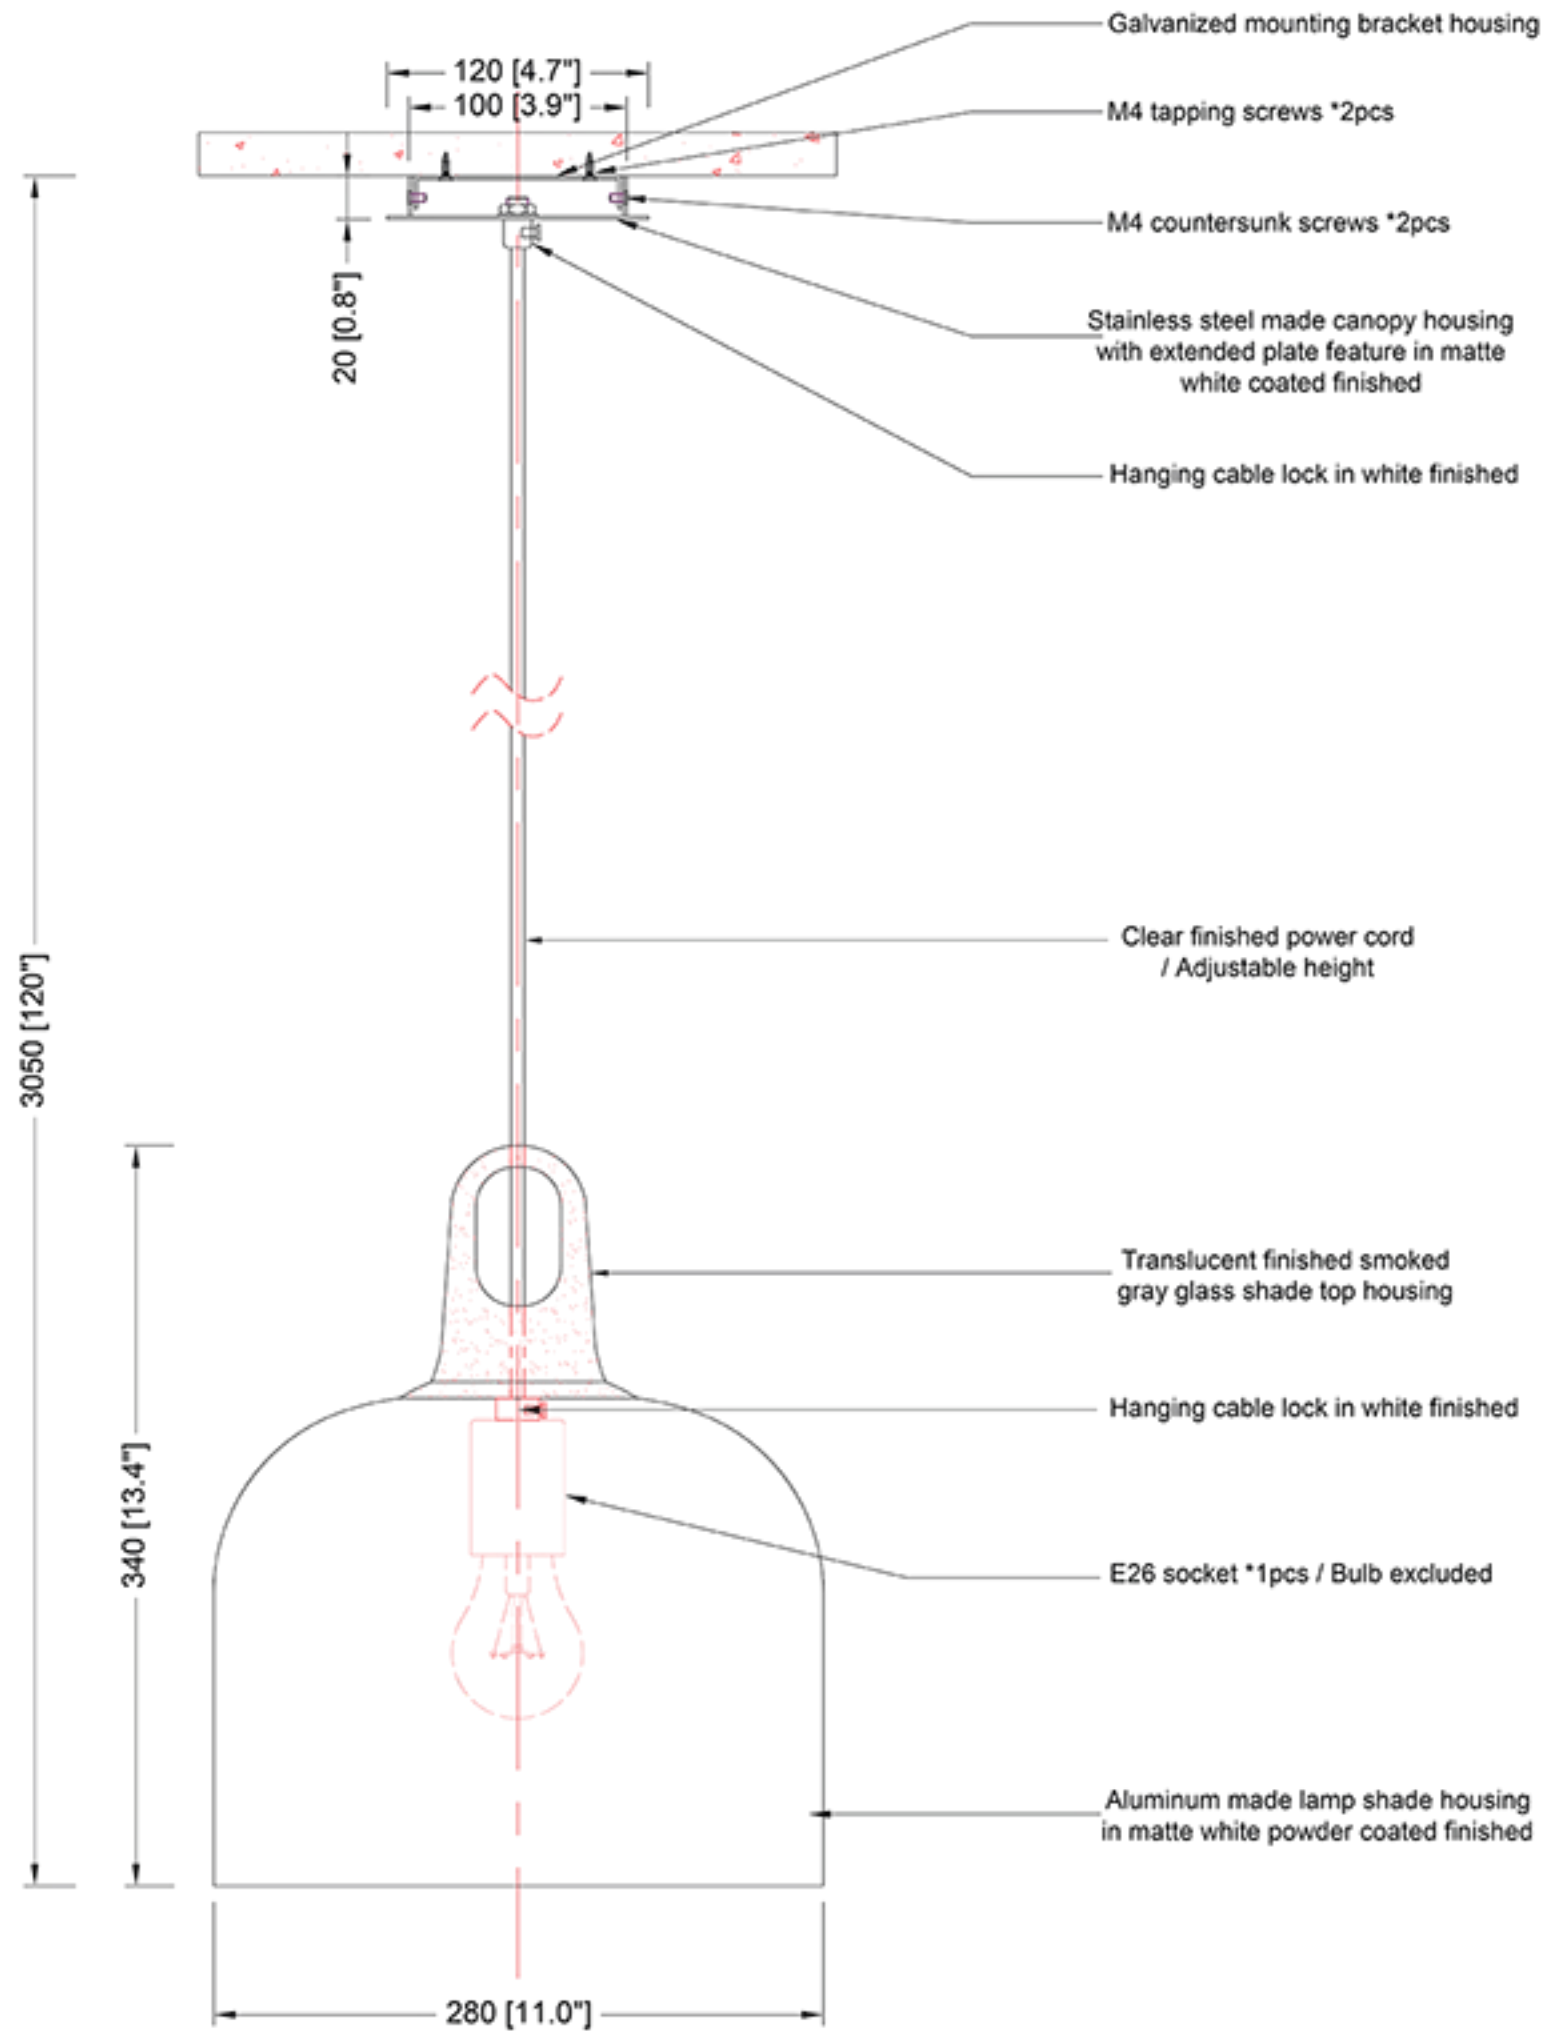

REEF LIGHTING
WHERE LIGHT TOUCHES THE SEA

PROJECT:

Reef Lighting

±5MM
Size tolerance
± 1/2°
Angle tolerance

Date: 30-06-2023

Revision:

Type: Pendant lamp

Item No: 9340-WH/CR

Dwg by:

Verification by:

Scale: 1: 6

Area/Location:

Dimension:

11"L X 11"W X 13.4"H / 120"OAH

Finish: White + Smoked gray finished

Materials: Stainless steel + Alu + Glass

Weight: 2 kgs

Light: E26 *1pcs / Bulb excluded

Qty: 12 pcs

Approved

Approved as noted

Revise & resubmit

Date: _____

Signature: _____

Notes:

REEF LIGHTING RESERVES THE RIGHT TO CHANGE OR MODIFY THE PRODUCT SPECIFICATION WITHOUT NOTIFICATION.

Ref Pic

SCALE: NTS