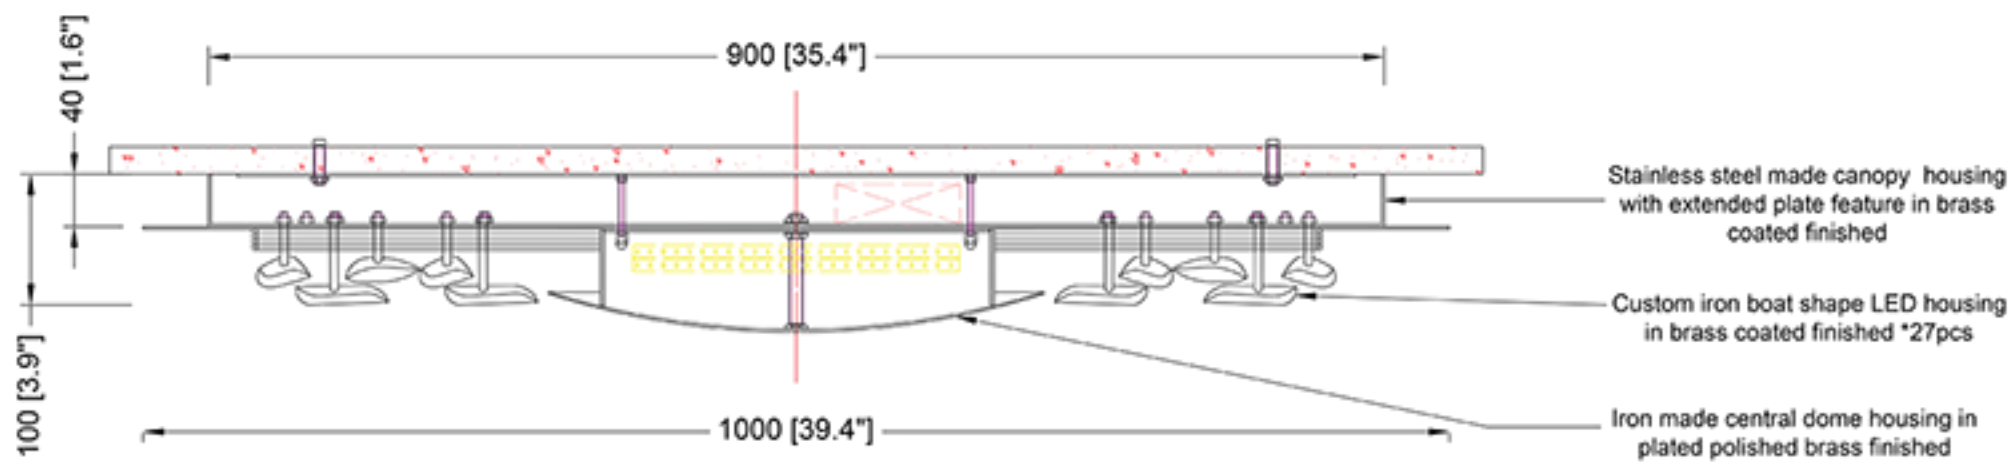

REEF LIGHTING
WHERE LIGHT TOUCHES THE SEA

PROJECT:
Chiinsky Residence

±5MM Size tolerance ± 1/2° Angle tolerance	
---	--

Date: 02-06-2023

Revision:

Type: Wall lamp

Item No: 9720-L-BS

Dwg by:

Verification by:

Scale: 1: 10

Area/Location:

Dimension:
39.4"L x 39.4"H x 4.7" Depth

Finish: Brass + Matte black finished

Materials: Stainless steel + Iron + Alu + Acrylic

Weight: 10 kgs

Light: Osram LED 9W+15W 3000K

ELEVATION VIEW
SCALE: 1:10

SIDE VIEW
SCALE: 1:10

TOP VIEW
SCALE: 1:10

Ref Pic
SCALE: NTS