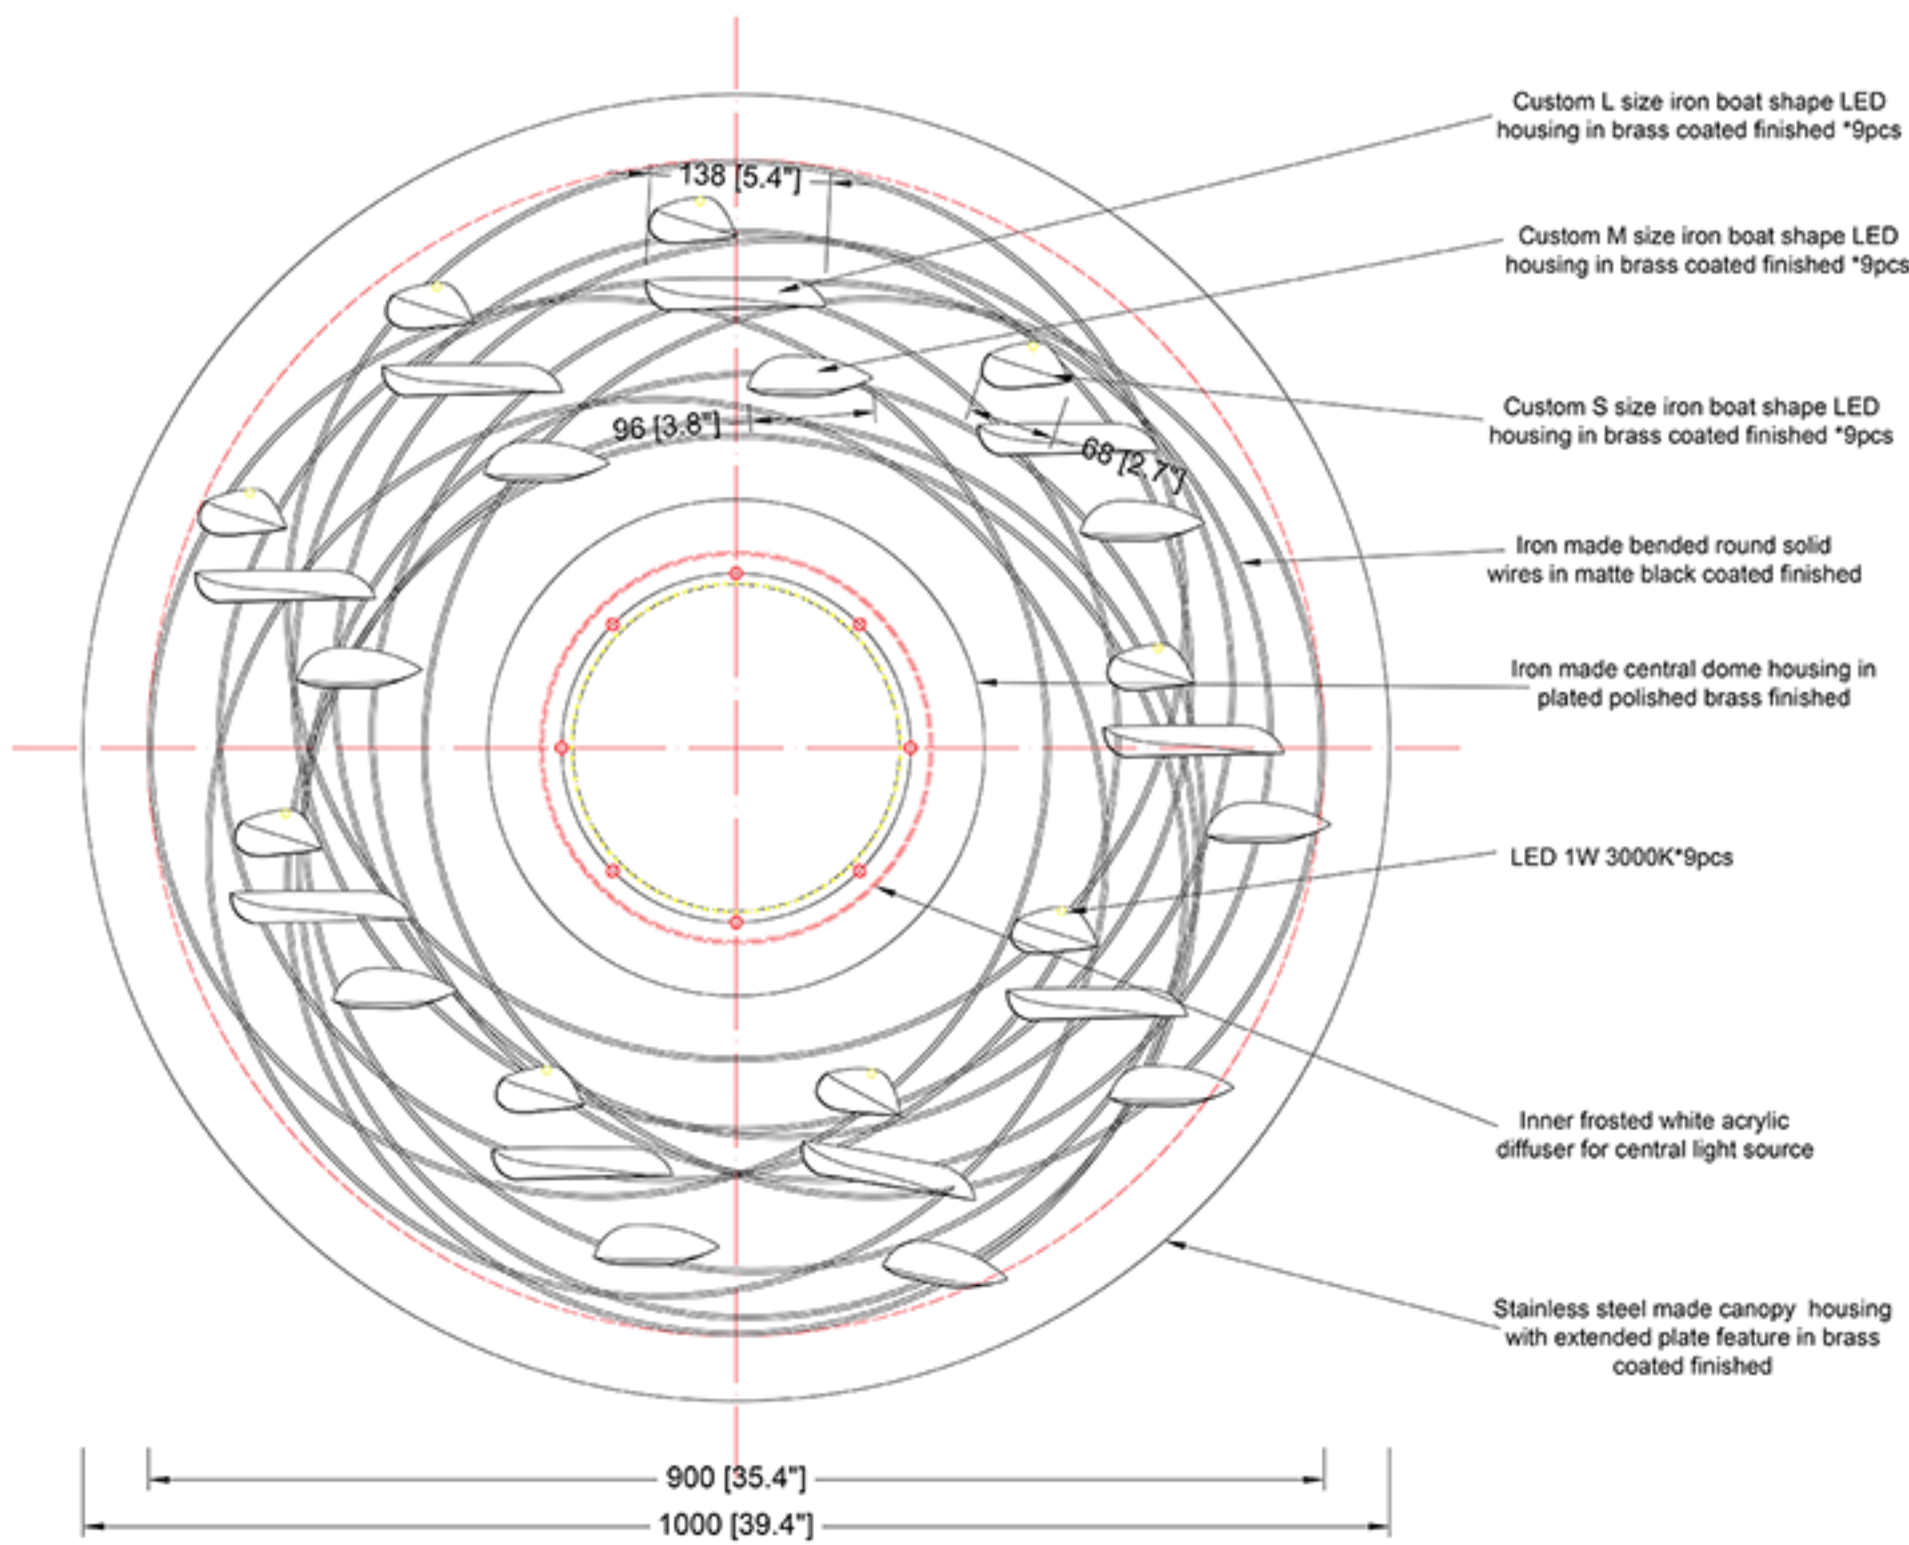

REEF LIGHTING
WHERE LIGHT TOUCHES THE SEA

PROJECT:
Chiinsky Residence

±5MM Size tolerance ± 1/2° Angle tolerance	
---	--

Date: 02-06-2023

Revision:

Type: Wall lamp

Item No: 9720-L-BS

Dwg by:

Verification by:

Scale: 1: 10

Area/Location:

Dimension:
39.4"L x 39.4"H x 4.7" Depth

Finish: Brass + Matte black finished

Materials: Stainless steel + Iron + Alu + Acrylic

Weight: 10 kgs

Light: Osram LED 9W+15W 3000K

ELEVATION VIEW
SCALE: 1:10

SIDE VIEW
SCALE: 1:10

TOP VIEW
SCALE: 1:10

Ref Pic
SCALE: NTS