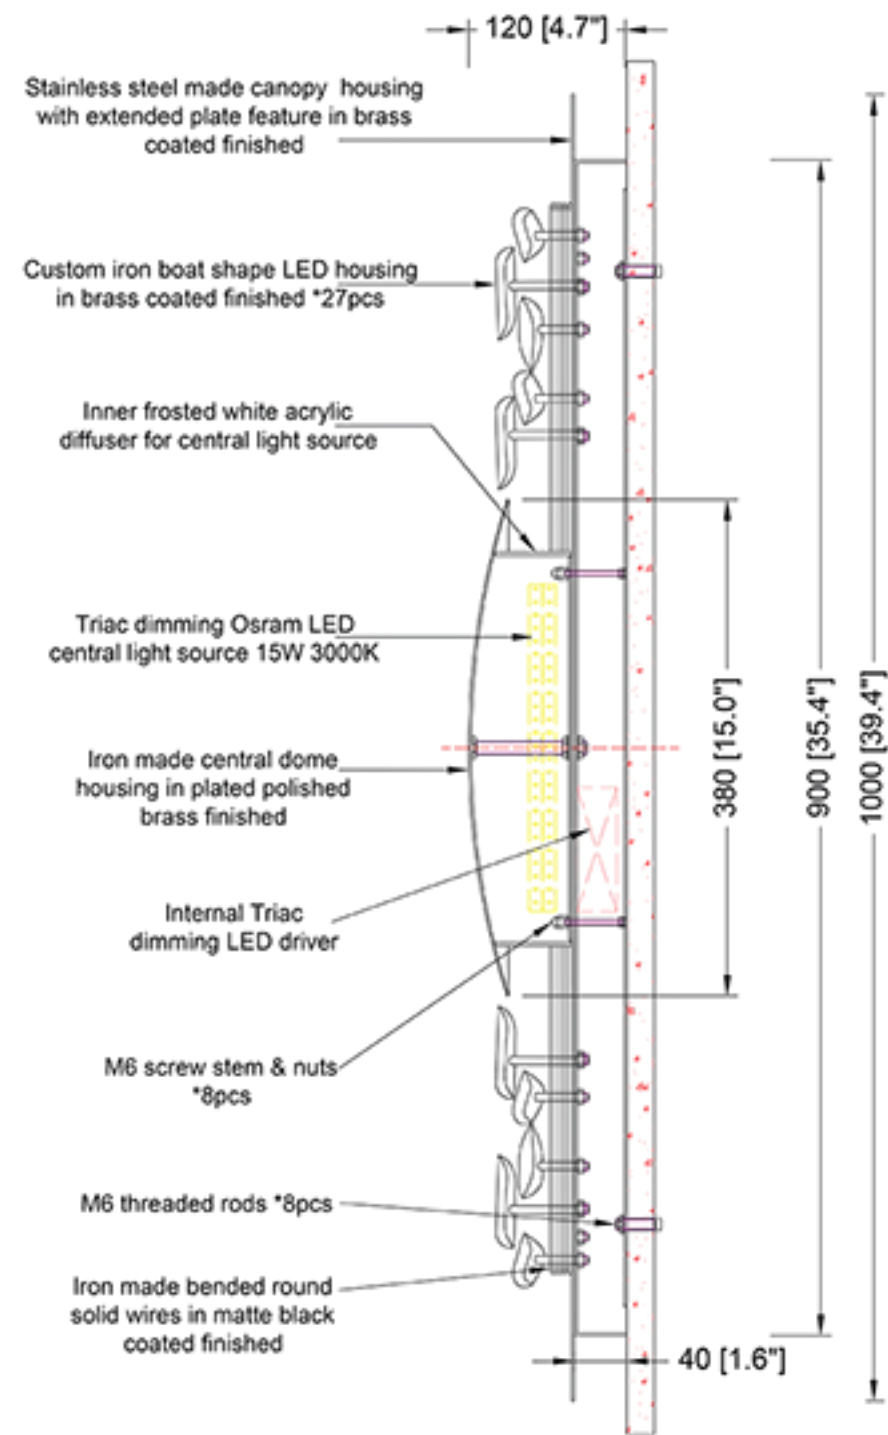

REEF LIGHTING
WHERE LIGHT TOUCHES THE SEA

PROJECT:
Chiinsky Residence

±5MM Size tolerance ± 1/2° Angle tolerance	
---	--

Date: 02-06-2023

Revision:

Type: Wall lamp

Item No: 9720-L-BS

Dwg by:

Verification by:

Scale: 1: 10

Area/Location:

Dimension:
39.4"L x 39.4"H x 4.7" Depth

Finish: Brass + Matte black finished

Materials: Stainless steel + Iron + Alu + Acrylic

Weight: 10 kgs

Light: Osram LED 9W+15W 3000K

ELEVATION VIEW
SCALE: 1:10

SIDE VIEW
SCALE: 1:10

TOP VIEW
SCALE: 1:10

Ref Pic
SCALE: NTS