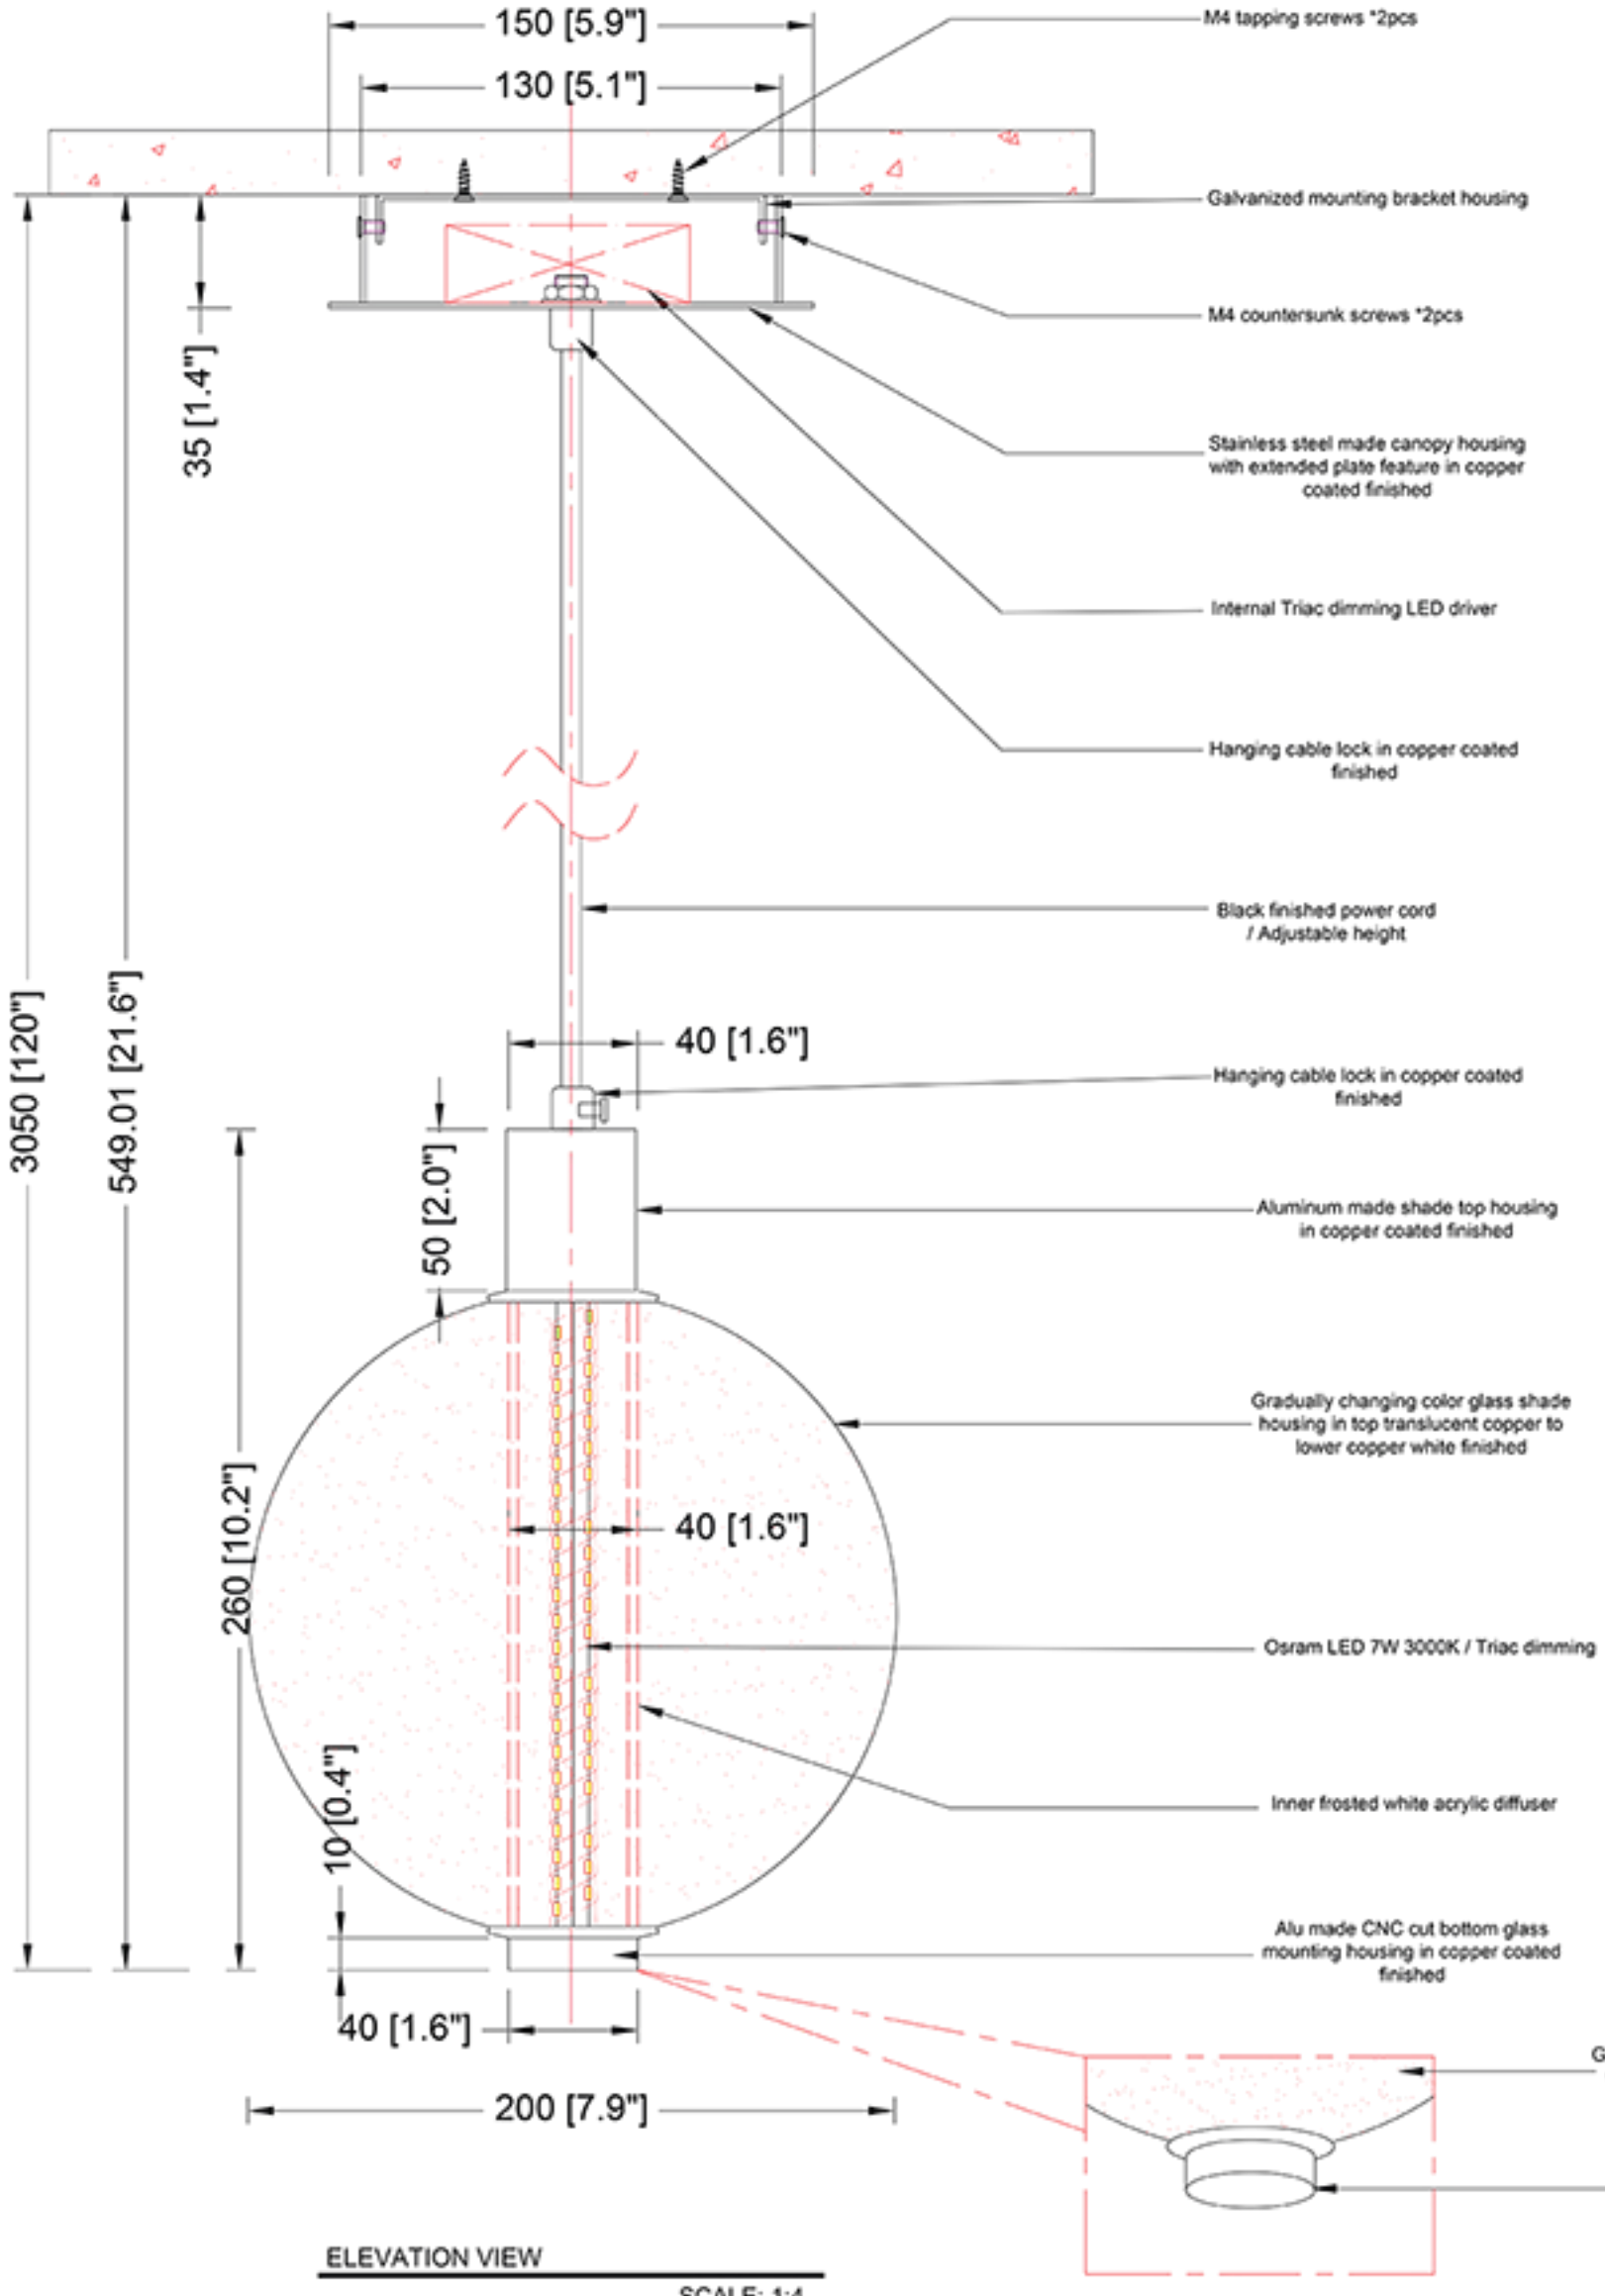

REEF LIGHTING
WHERE LIGHT TOUCHES THE SEA

PROJECT:
Reef Lighting

±5MM Size tolerance ± 1/2° Angle tolerance	
---	--

Date: 30-06-2023
Revision:
Type: Pendant lamp
Item No: 9722-CP
Dwg by:
Verification by:

Scale: 1: 4
Area/Location:
Dimension: 7.9"L X 7.9"W X 10.2"H / 120"OAH
Finish: Copper + White finished
Materials: Stainless steel + Alu + Glass + Acrylic
Weight: 2 kgs
Light: Osram LED 7W 3000K / Triac dimming

Ref Pic
SCALE: NTS