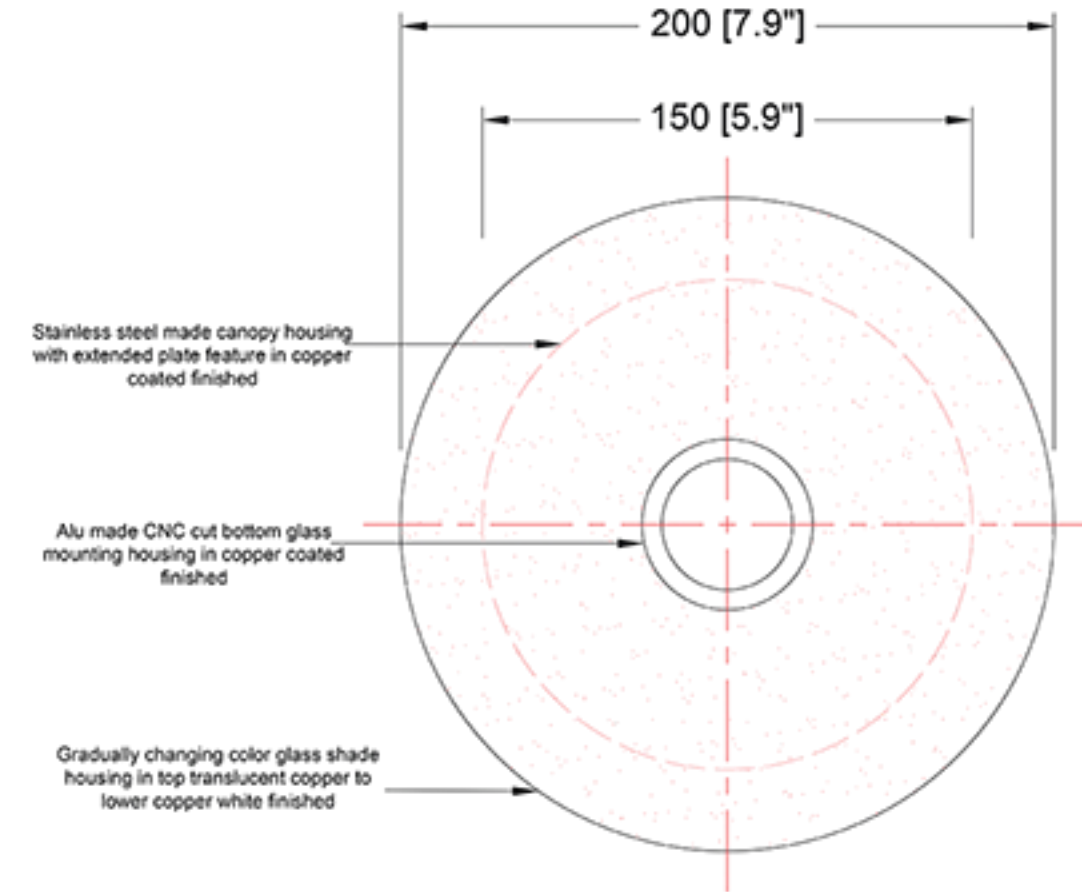

REEF LIGHTING
WHERE LIGHT TOUCHES THE SEA

PROJECT:
Reef Lighting

±5MM Size tolerance ± 1/2° Angle tolerance	
---	--

Date: 30-06-2023
Revision:
Type: Pendant lamp
Item No: 9722-CP
Dwg by:
Verification by:

Scale: 1: 4
Area/Location:
Dimension: 7.9"L X 7.9"W X 10.2"H / 120"OAH
Finish: Copper + White finished
Materials: Stainless steel + Alu + Glass + Acrylic
Weight: 2 kgs
Light: Osram LED 7W 3000K / Triac dimming

Ref Pic
SCALE: NTS