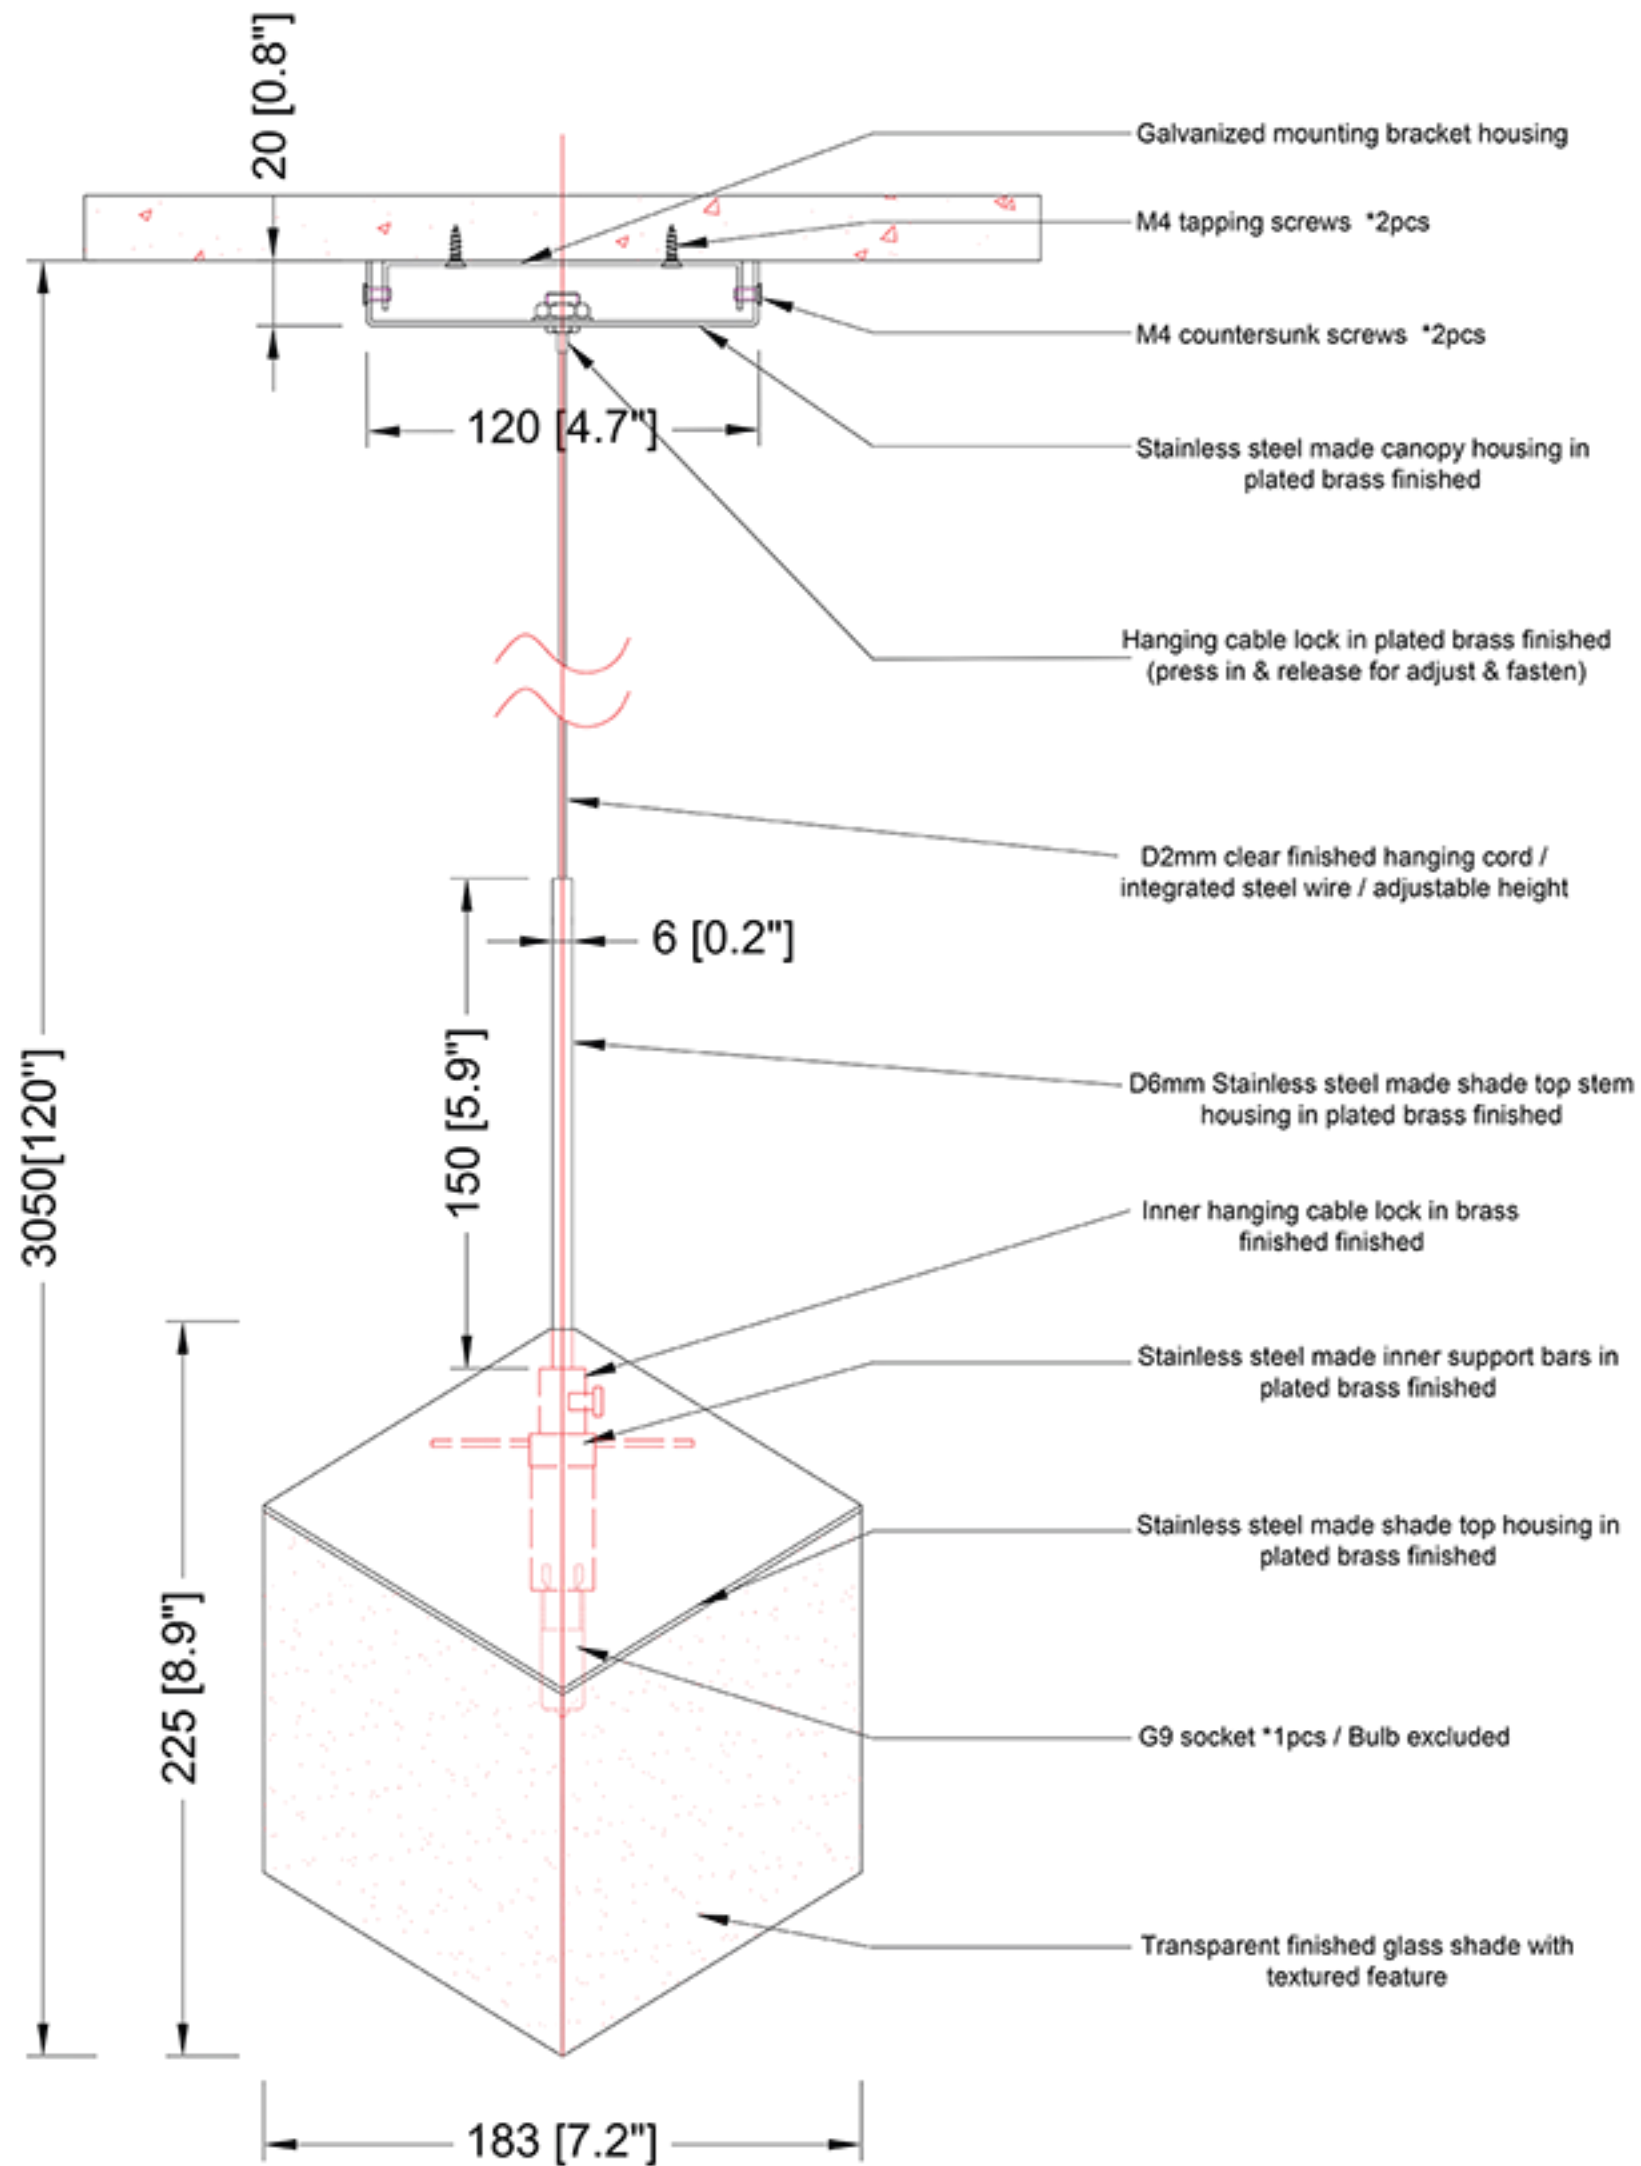

REEF LIGHTING
WHERE LIGHT TOUCHES THE SEA

PROJECT:

Reef Lighting

±5MM
Size tolerance
± 1/2°
Angle tolerance

Date: 30-06-2023

Revision:

Type: Pendant lamp

Item No: 9443-1-BS

Dwg by:

Verification by:

Scale: 1: 4

Area/Location:

Dimension:

7.2'L x 7.2'W x 8.9'H / OAH: 120"

Finish: Brass + Clear glass finished

Materials: Stainless steel + Textured glass

Weight: 1 kgs

Light: G9 socket *1pcs / Bulb excluded

Qty: 10 pcs

☐ Approved

☐ Approved as noted

☐ Revise & resubmit

Date: _____

Signature: _____

Notes:

Ref Pic
SCALE: NTS

REEF LIGHTING RESERVES THE RIGHT TO CHANGE OR MODIFY THE PRODUCT SPECIFICATION WITHOUT NOTIFICATION. IP54