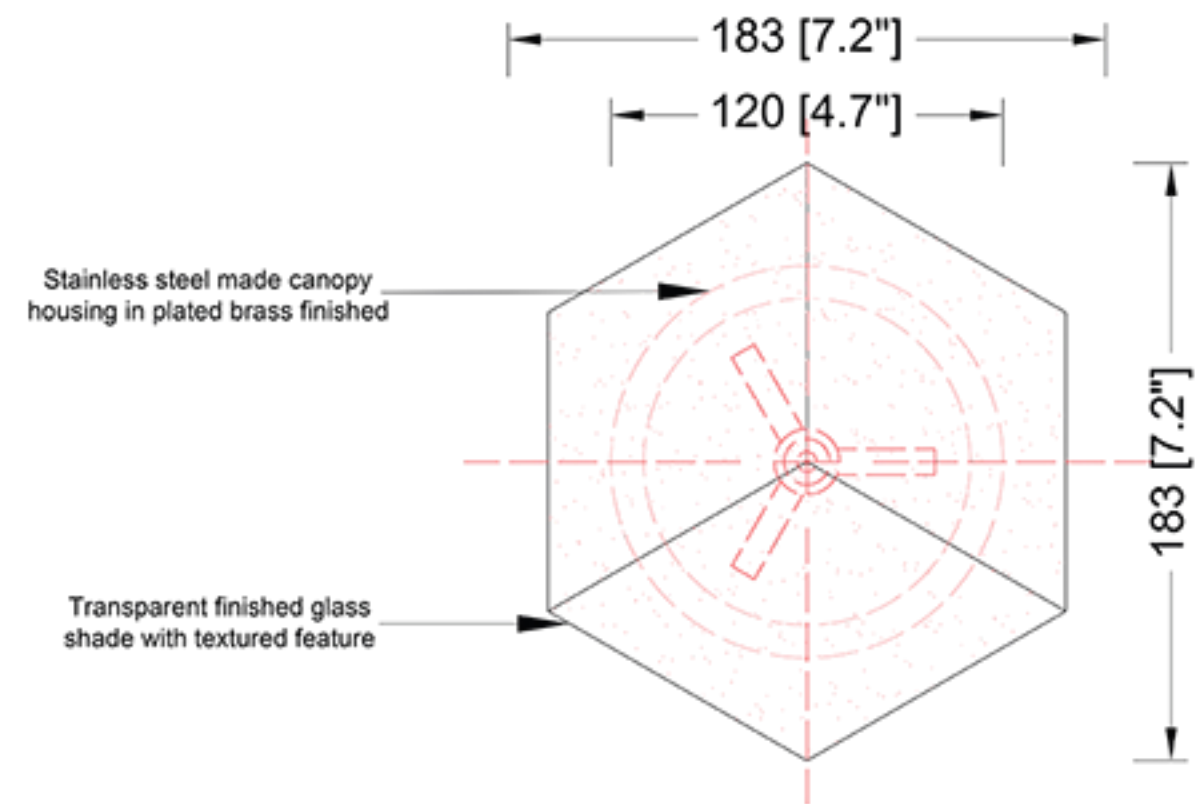

REEF LIGHTING
WHERE LIGHT TOUCHES THE SEA

PROJECT:

Reef Lighting

±5MM
Size tolerance
± 1/2°
Angle tolerance

Date: 30-06-2023

Revision:

Type: Pendant lamp

Item No: 9443-1-BS

Dwg by:

Verification by:

Scale: 1: 4

Area/Location:

Dimension:

7.2'L x 7.2'W x 8.9'H / OAH: 120"

Finish: Brass + Clear glass finished

Materials: Stainless steel + Textured glass

Weight: 1 kgs

Light: G9 socket *1pcs / Bulb excluded

Qty: 10 pcs

☐ Approved

☐ Approved as noted

☐ Revise & resubmit

Date: _____

Signature: _____

Notes:

Ref Pic
SCALE: NTS

REEF LIGHTING RESERVES THE RIGHT TO CHANGE OR MODIFY THE PRODUCT SPECIFICATION WITHOUT NOTIFICATION. IP54