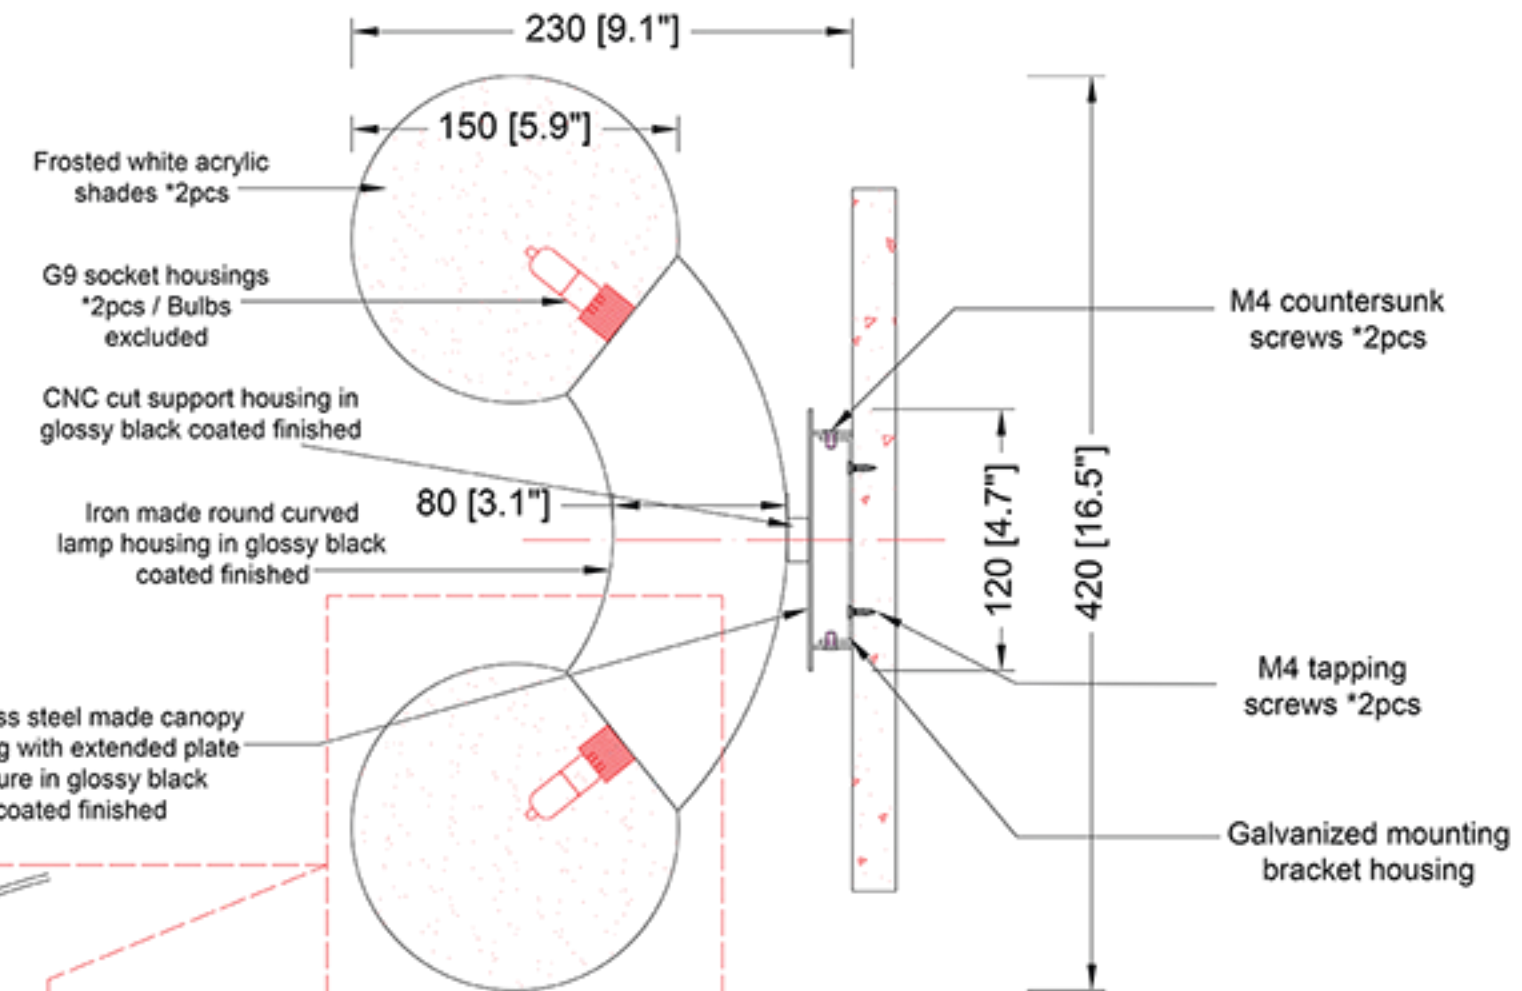

# Reef Lighting

±5MM  
Size tolerance  
± 1/2°  
Angle tolerance

Date: 30-06-2023

Revision:

Type: Wall lamp

Item No: 9002-GBK

Dwg by:

Verification by:

Scale: 1: 6

Area/Location:

Dimension:

5.9"L x 16.5"H x 9.1"Depth

Finish: Glossy black + White

Materials: Stainless steel + Iron + Acrylic + Alu

Weight: 2 kgs

Light: G9 sockets \*2pcs / Bulbs excluded

Ref Pic

SCALE: NTS