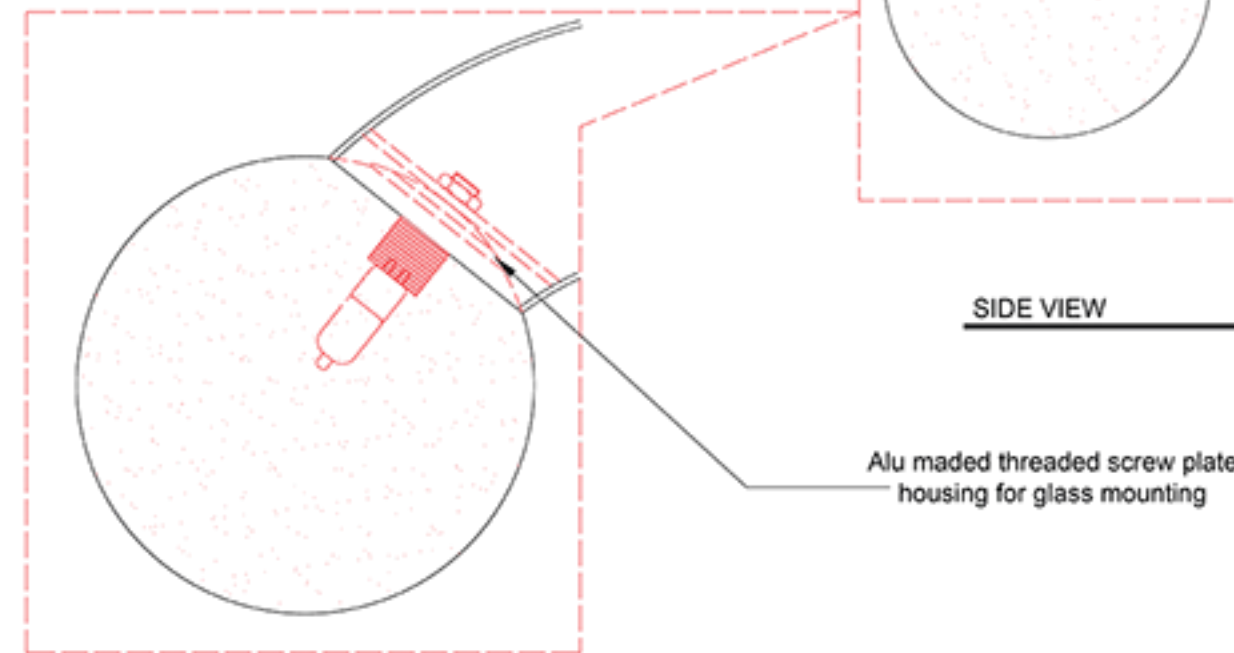

REEF LIGHTING
WHERE LIGHT TOUCHES THE SEA

PROJECT:

Reef Lighting

±5MM
Size tolerance
± 1/2°
Angle tolerance

Date: 30-06-2023

Revision:

Type: Wall lamp

Item No: 9002-GBK

Dwg by:

Verification by:

Scale: 1: 6

Area/Location:

Dimension:

5.9"L x 16.5"H x 9.1"Depth

Finish: Glossy black + White

Materials: Stainless steel + Iron + Acrylic + Alu

Weight: 2 kgs

Light: G9 sockets *2pcs / Bulbs excluded

Qty: 6 pcs

☐ Approved

☐ Approved as noted

☐ Revise & resubmit

Date: _____

Signature: _____

Notes:

REEF LIGHTING RESERVES THE RIGHT TO CHANGE OR MODIFY THE PRODUCT SPECIFICATION WITHOUT NOTIFICATION.

Ref Pic

SCALE: NTS