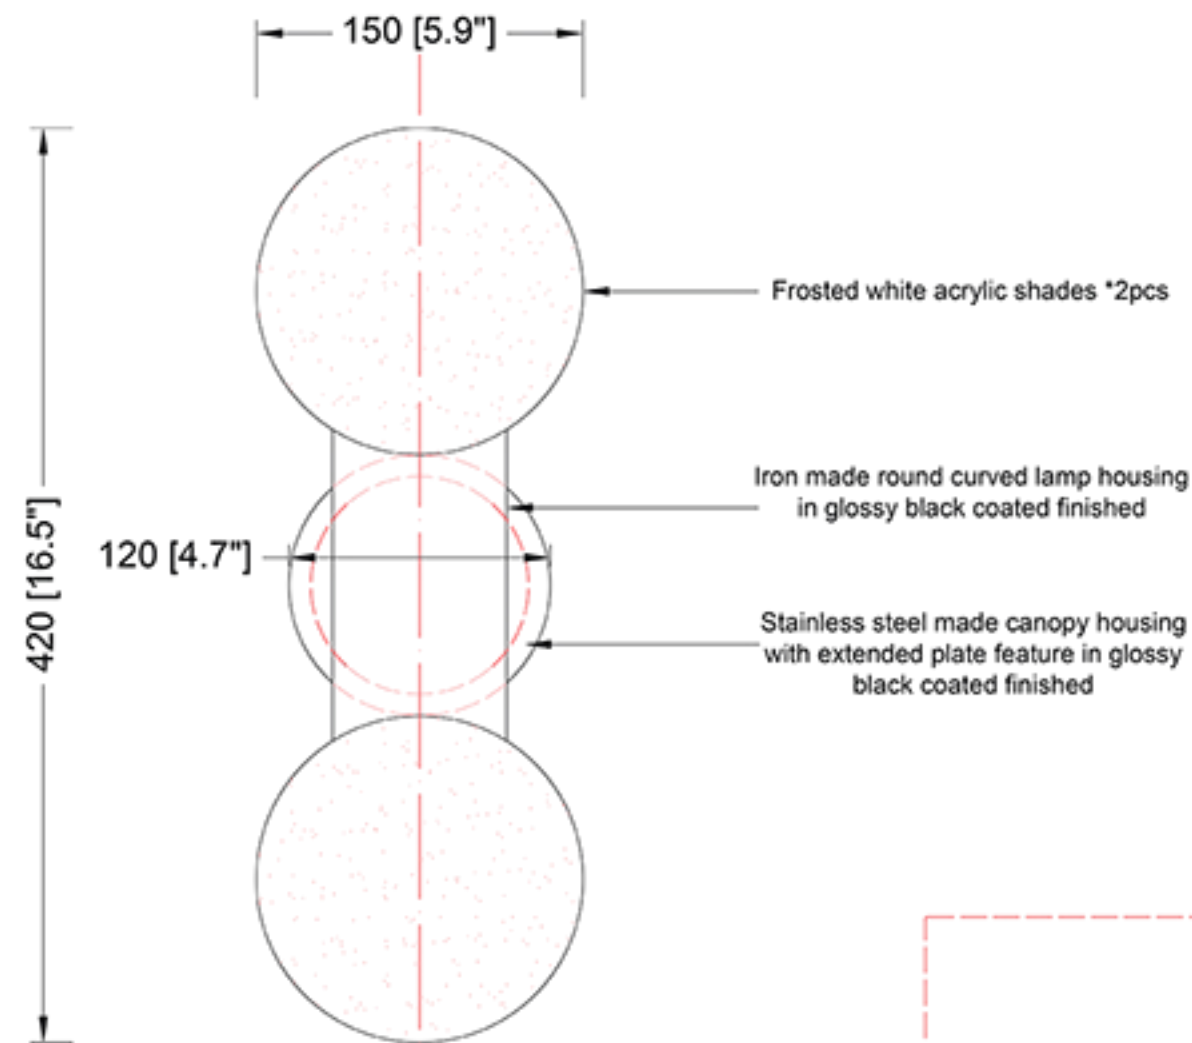

# Reef Lighting

±5MM  
Size tolerance  
± 1/2°  
Angle tolerance

Date: 30-06-2023

Revision:

Type: Wall lamp

Item No: 9002-GBK

Dwg by:

Verification by:

Scale: 1: 6

Area/Location:

Dimension:

5.9"L x 16.5"H x 9.1"Depth

Finish: Glossy black + White

Materials: Stainless steel + Iron + Acrylic + Alu

Weight: 2 kgs

Light: G9 sockets \*2pcs / Bulbs excluded

Ref Pic

SCALE: NTS