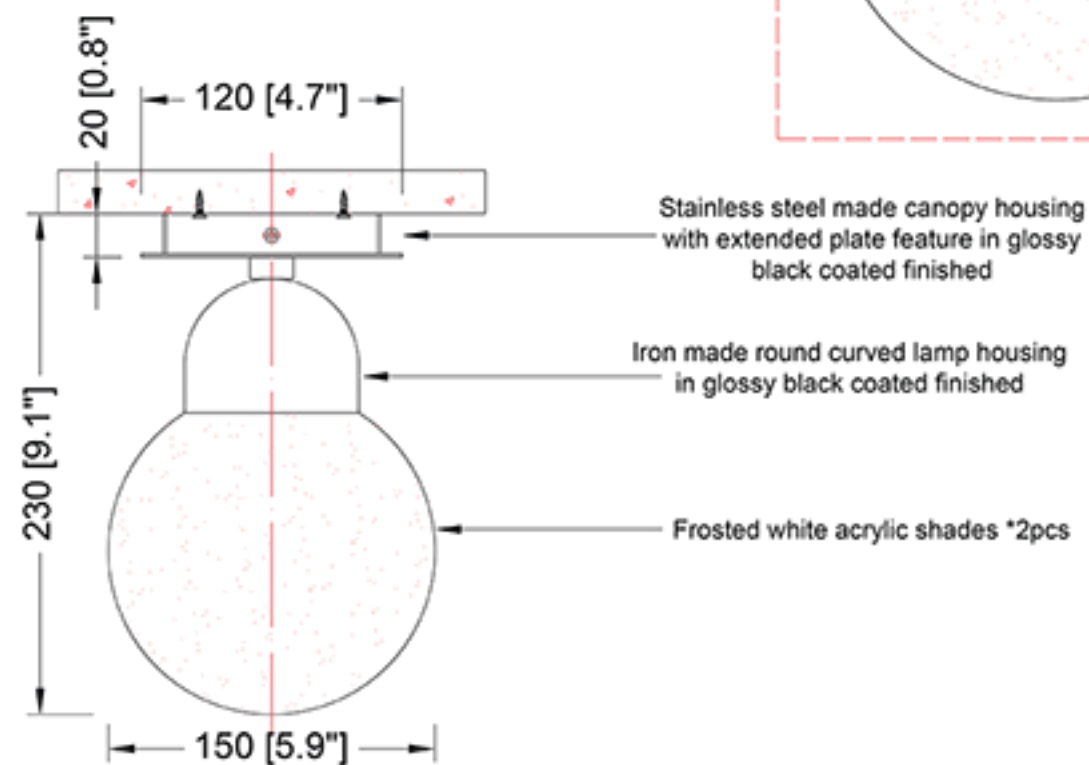

# Reef Lighting

±5MM  
Size tolerance  
± 1/2°  
Angle tolerance

Date: 30-06-2023

Revision:

Type: Wall lamp

Item No: 9002-GBK

Dwg by:

Verification by:

Scale: 1: 6

Area/Location:

Dimension:

5.9"L x 16.5"H x 9.1"Depth

Finish: Glossy black + White

Materials: Stainless steel + Iron + Acrylic + Alu

Weight: 2 kgs

Light: G9 sockets \*2pcs / Bulbs excluded

Ref Pic

SCALE: NTS