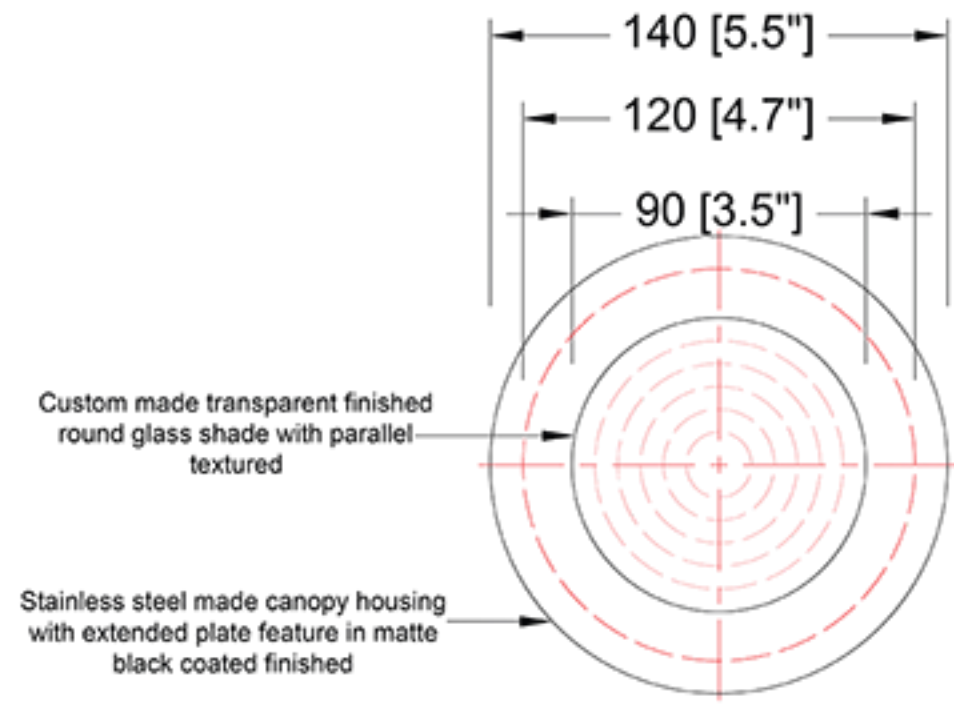

REEF LIGHTING
WHERE LIGHT TOUCHES THE SEA

PROJECT:
Reef Lighting

±5MM Size tolerance ± 1/2° Angle tolerance	
---	--

Date: 25-06-2023

Revision:

Type: Pendant lamp

Item No: 9289

Dwg by:

Verification by:

Scale: 1: 4

Area/Location:

Dimension:
4.7"L x 4.7"W x 120"OAH

Finish: Matte black + Clear glass + White acrylic finished

Materials: Stainless steel + Glass + Alu + Acrylic

Weight: 2 kgs

Light: Osram LED 3W 3000K

Qty: 20 pcs

Approved

Approved as noted

Revise & resubmit

Date: _____

Signature: _____

Notes:

ELEVATION VIEW
SCALE: 1:4

BOTTOM VIEW
SCALE: 1:4

Ref Pic
SCALE: NTS

REEF LIGHTING RESERVES THE RIGHT TO CHANGE OR MODIFY THE PRODUCT SPECIFICATION WITHOUT NOTIFICATION.