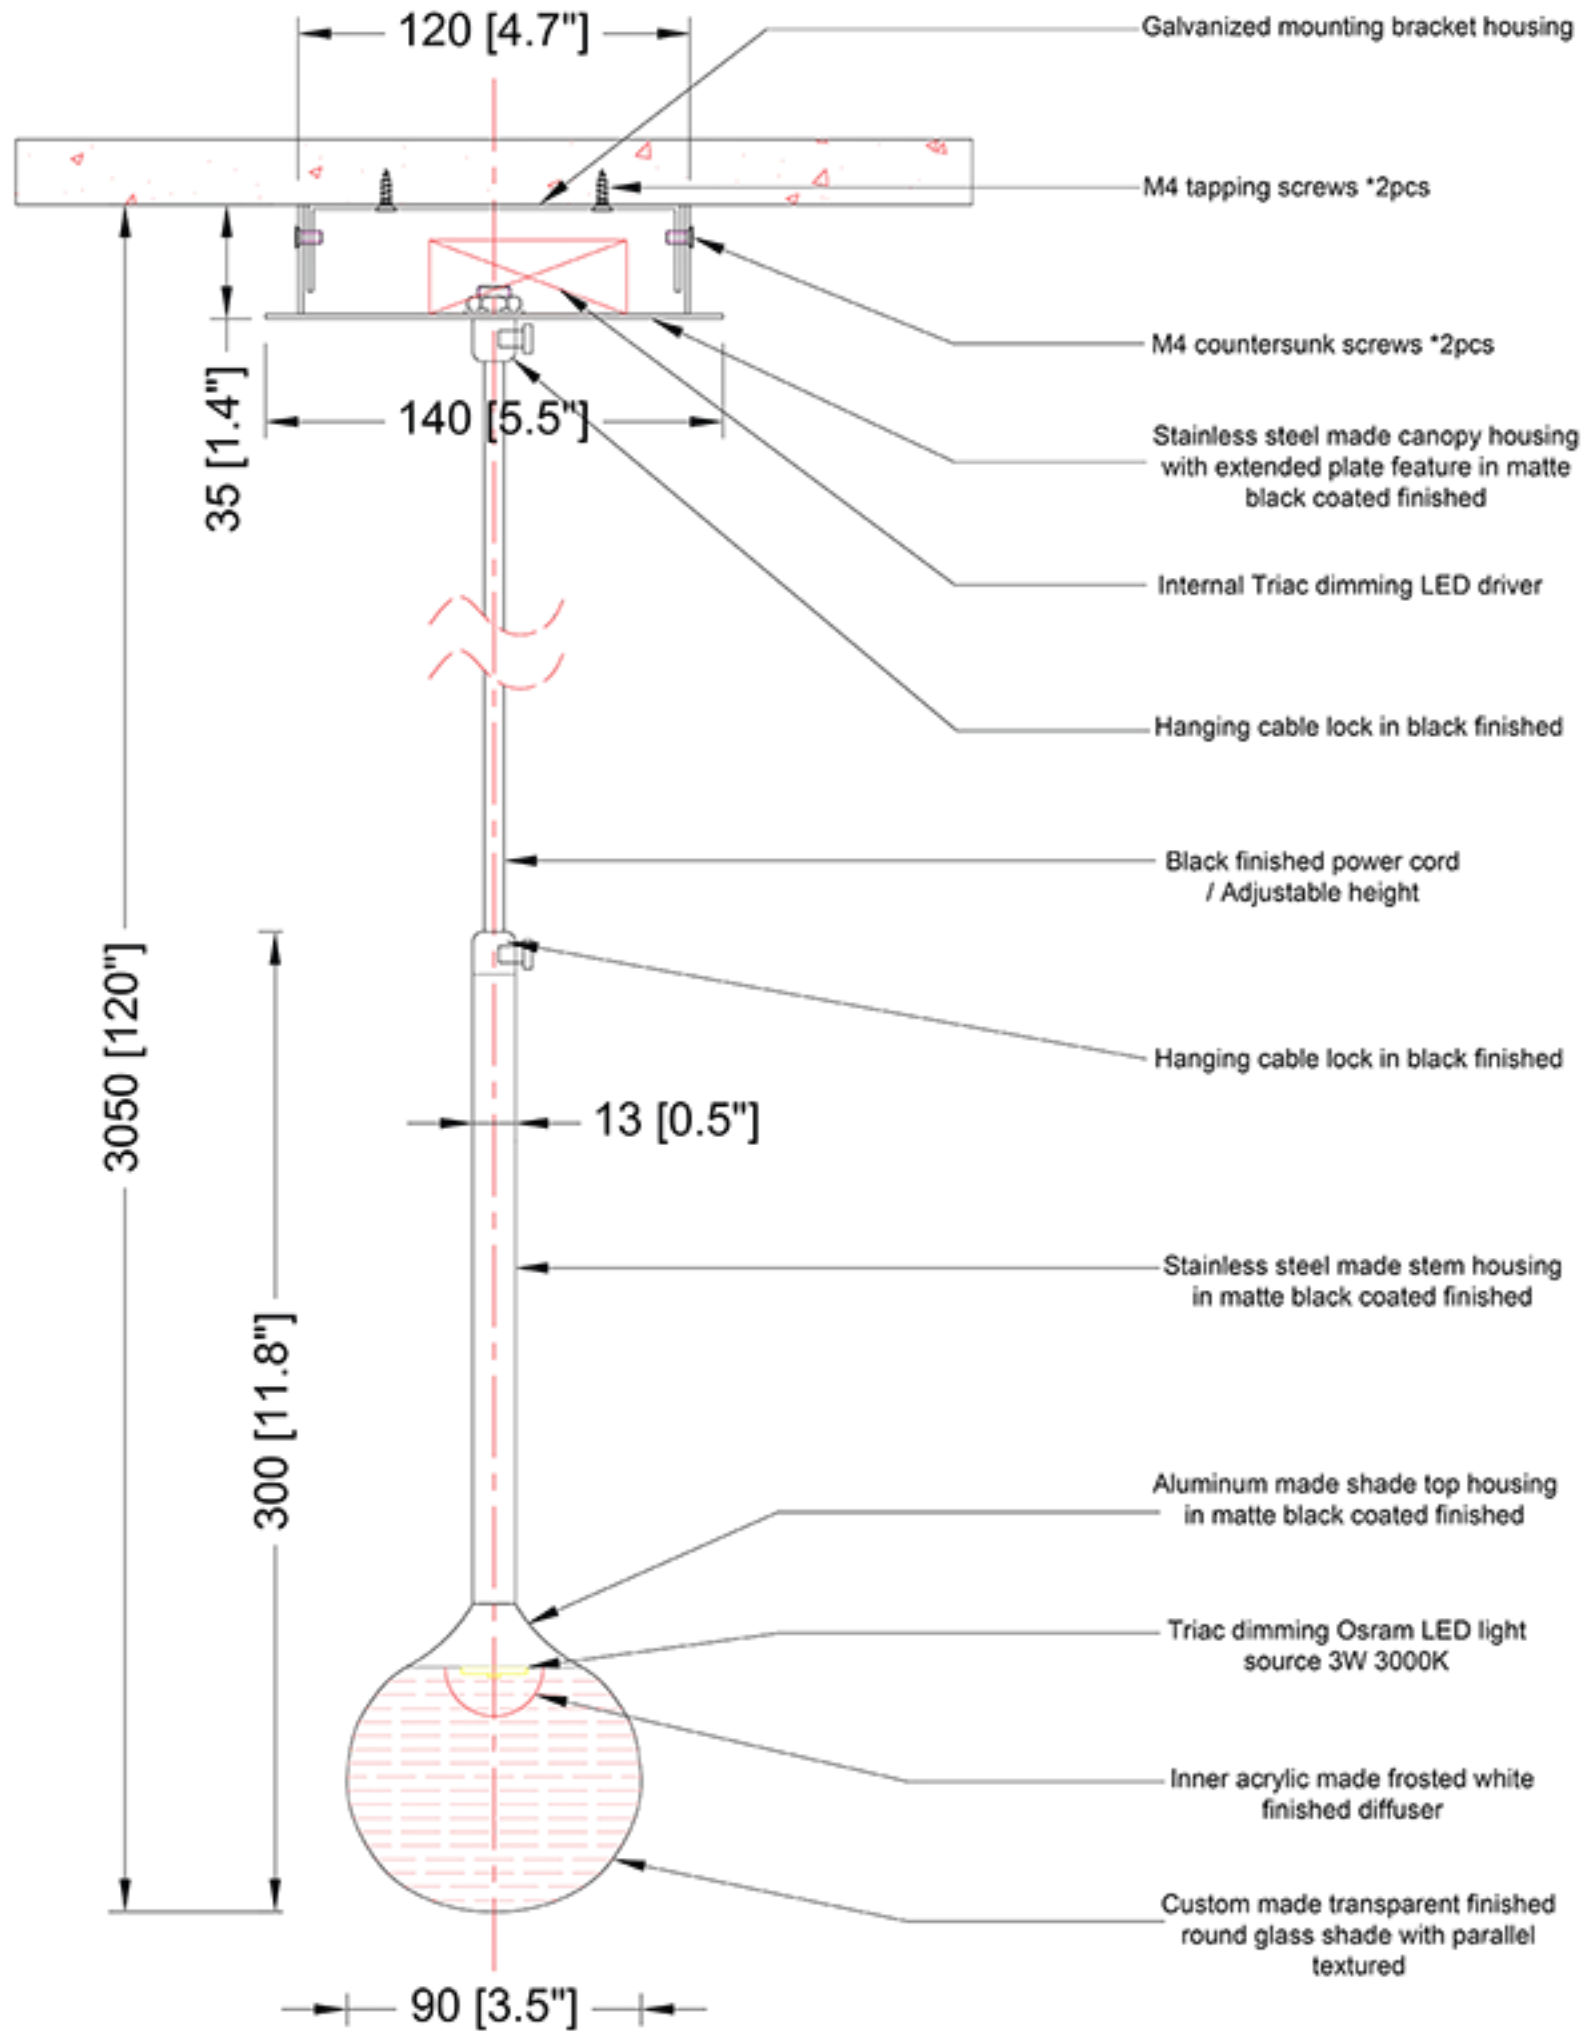

REEF LIGHTING
WHERE LIGHT TOUCHES THE SEA

PROJECT:
Reef Lighting

±5MM Size tolerance ± 1/2° Angle tolerance	
---	--

Date: 25-06-2023

Revision:

Type: Pendant lamp

Item No: 9289

Dwg by:

Verification by:

Scale: 1: 4

Area/Location:

Dimension:
4.7"L x 4.7"W x 120"OAH

Finish: Matte black + Clear glass + White acrylic finished

Materials: Stainless steel + Glass + Alu + Acrylic

Weight: 2 kgs

Light: Osram LED 3W 3000K

Qty: 20 pcs

Approved

Approved as noted

Revise & resubmit

Date: _____

Signature: _____

Notes:

ELEVATION VIEW
SCALE: 1:4

BOTTOM VIEW
SCALE: 1:4

Ref Pic
SCALE: NTS

REEF LIGHTING RESERVES THE RIGHT TO CHANGE OR MODIFY THE PRODUCT SPECIFICATION WITHOUT NOTIFICATION.