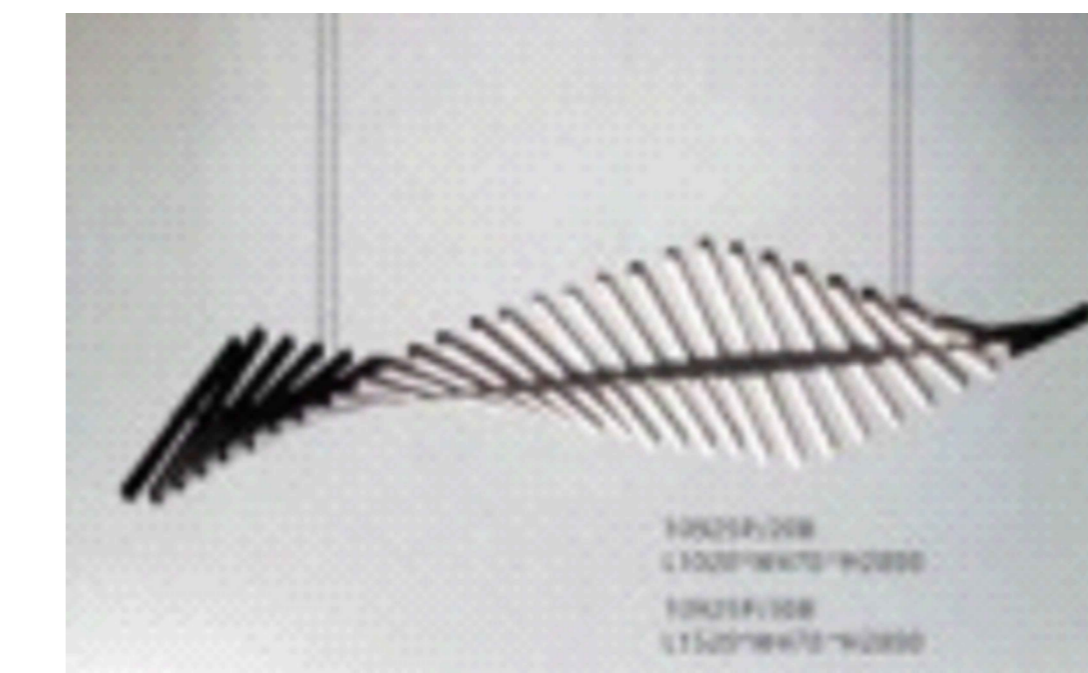

Rotatable LED bars in 340° in different shape

Ref Pic