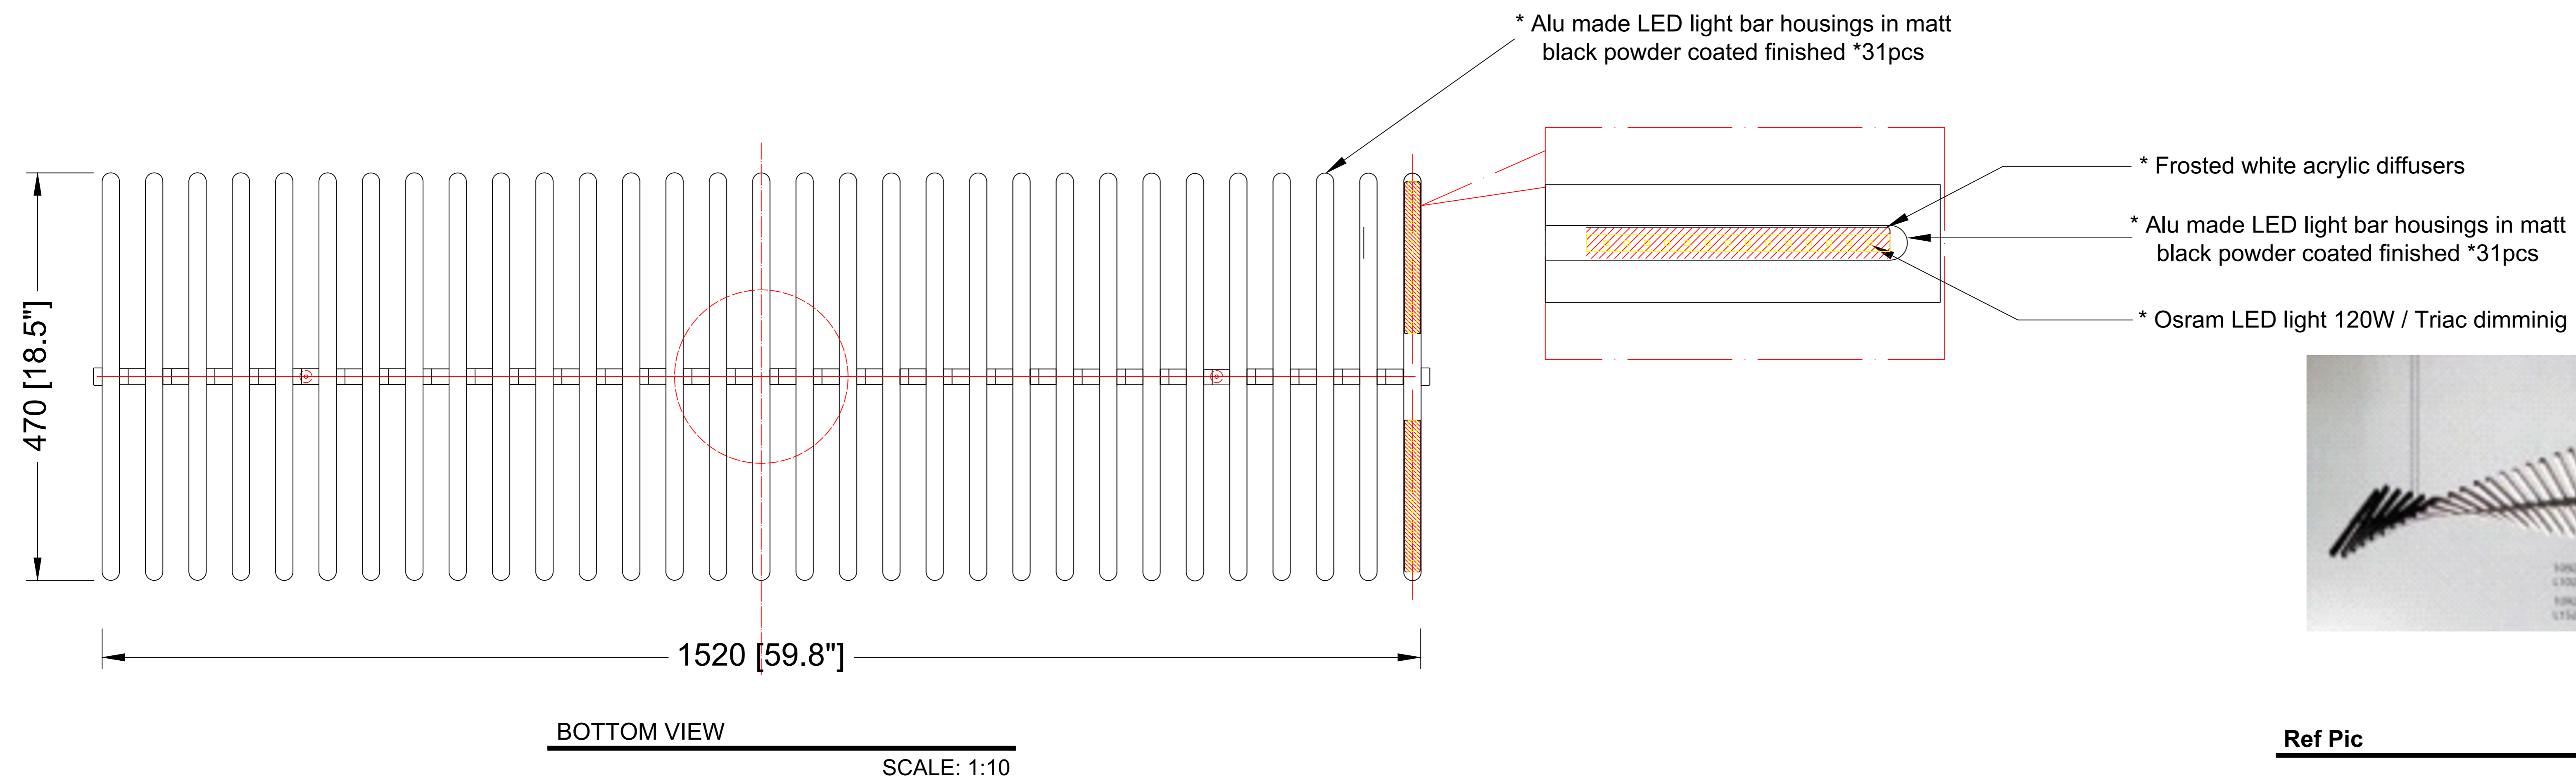

REEF LIGHTING
WHERE LIGHT TOUCHES THE SEA

PROJECT:
PO 5230

±5MM
Size tolerance
± 1/2°
Angle tolerance

Date: 26-07-2023

Revision:

Type: Pendant
lamp

Item No: 9165-L

Dwg by:

Verification by:

Scale: 1: 10

Area/Location:

Dimension:
59.8"L x 18.5"W x 120"OAH

Finish: Matte black + White finished

Materials: Stainless steel + Iron + Alu + Acrylic

Weight: 20 kgs

Light: Osram LED light 120W / Triac dimming

Qty: 3 pcs

- Approved
- Approved as noted
- Revise & resubmit

Date: _____

Signature: _____

Notes:

- *1: Different design & size canopy from original.
- *2: Different mounting structure from original.
- *3: Different but similar fixture size from original.
- *4: Different but similar lamp housing from original.
- *5: Triac dimming function.

Reef Lighting, Inc. reserves the right to change or modify the product specifications without notification.

Rotatable LED bars in 340° in different shape

Ref Pic

SCALE: NTS