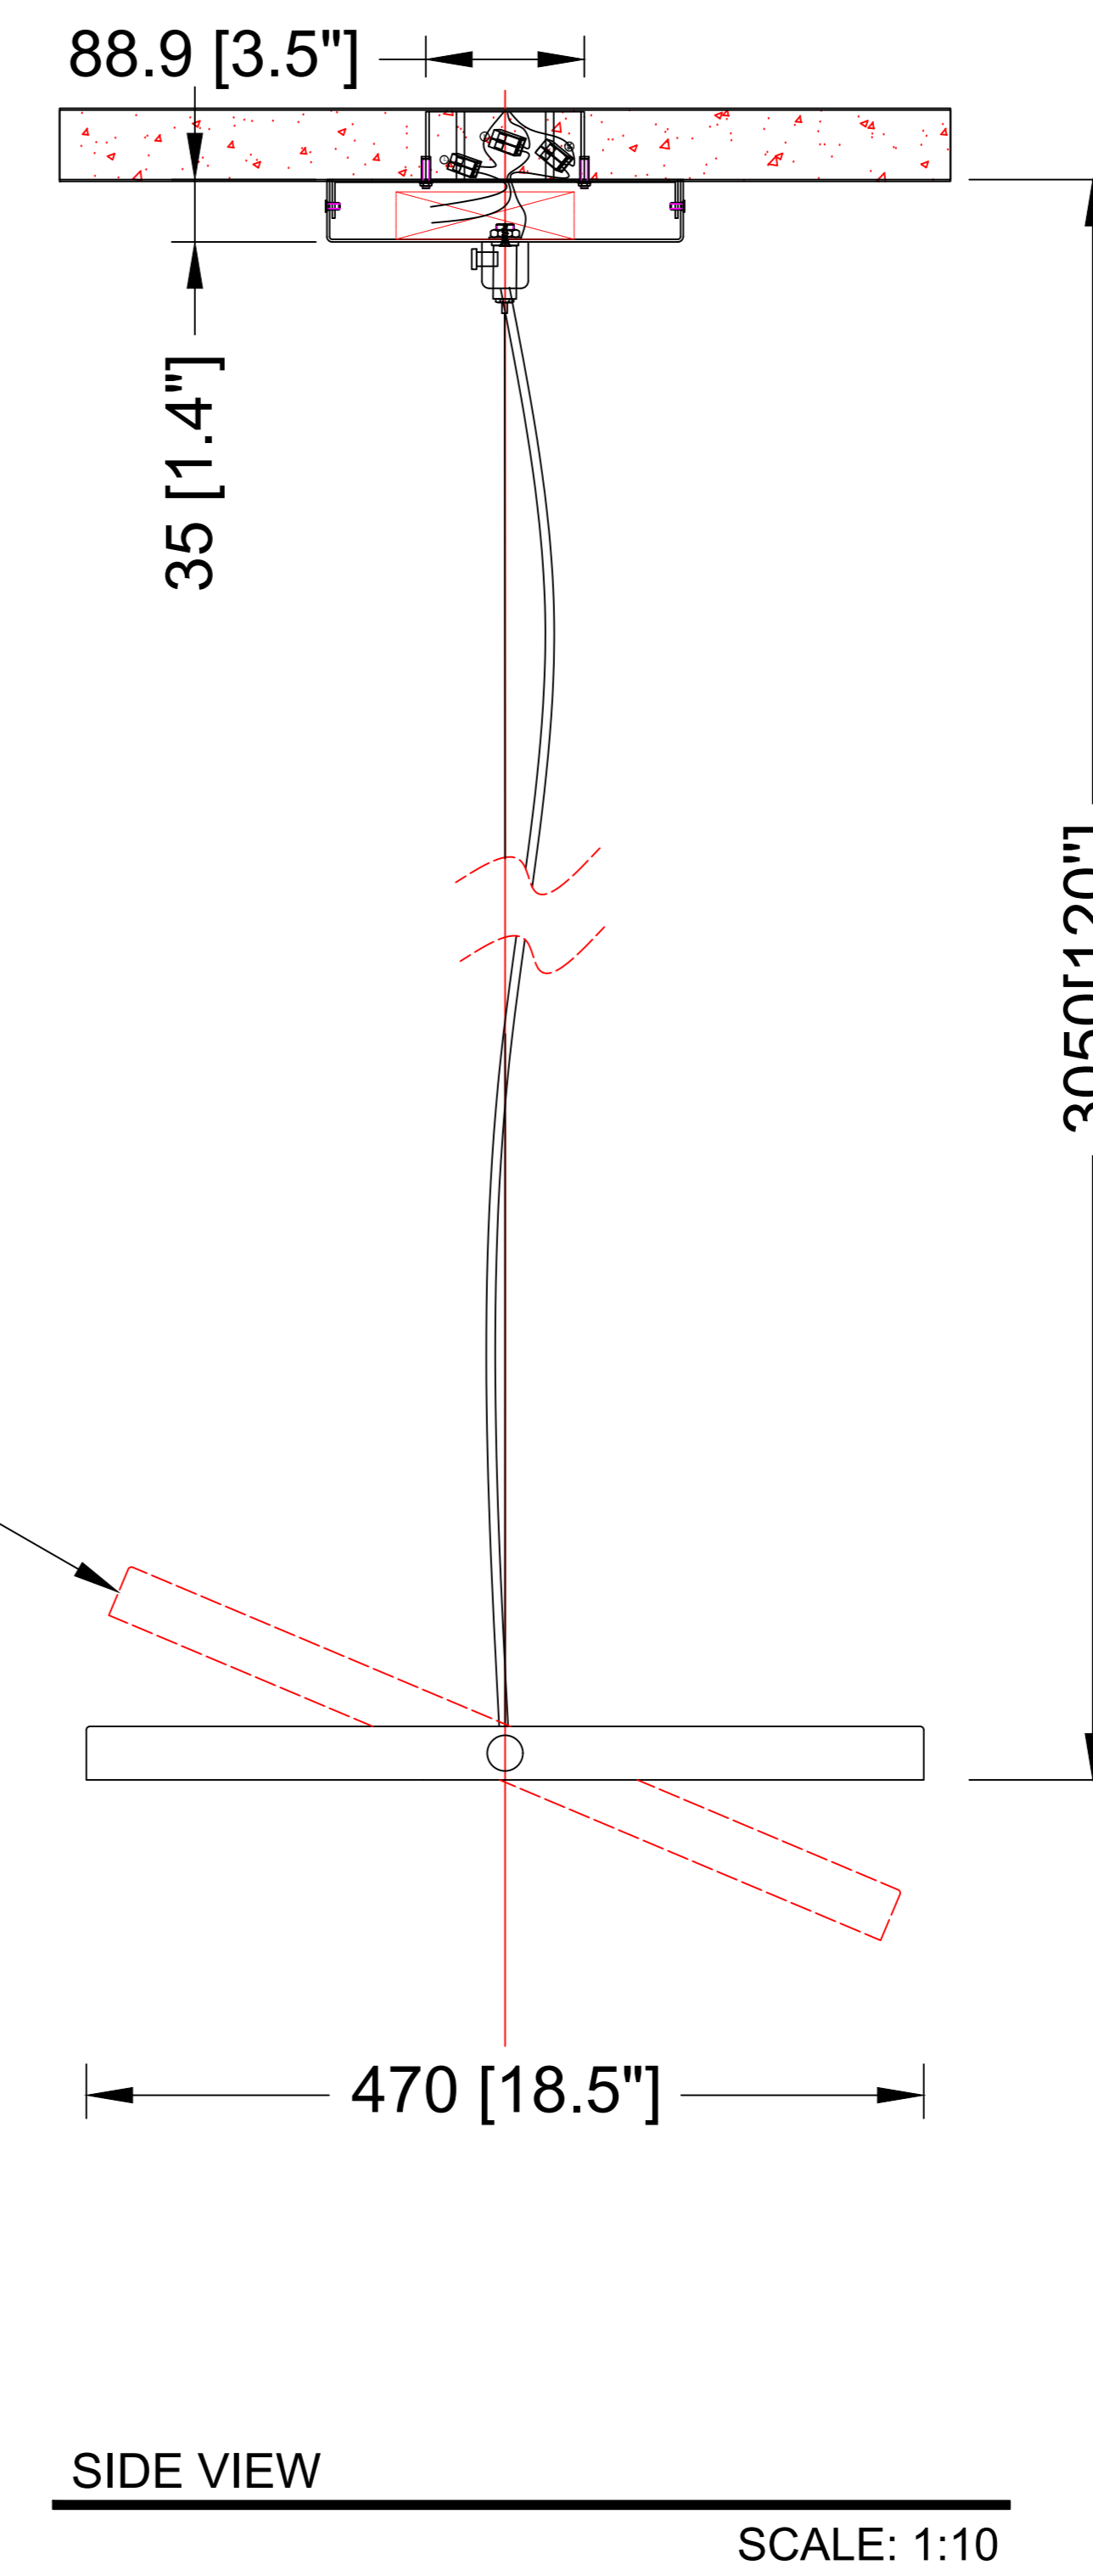

REEF LIGHTING
WHERE LIGHT TOUCHES THE SEA

PROJECT:
PO 5230

±5MM
Size tolerance
± 1/2°
Angle tolerance

Date: 26-07-2023

Revision:

Type: Pendant
lamp

Item No: 9165-L

Dwg by:

Verification by:

Scale: 1: 10

Area/Location:

Dimension:
59.8"L x 18.5"W x 120"OAH

Finish: Matte black + White finished

Materials: Stainless steel + Iron + Alu + Acrylic

Weight: 20 kgs

Light: Osram LED light 120W / Triac dimming

Qty: 3 pcs

- Approved
- Approved as noted
- Revise & resubmit

Date: _____

Signature: _____

Notes:

- *1: Different design & size canopy from original.
- *2: Different mounting structure from original.
- *3: Different but similar fixture size from original.
- *4: Different but similar lamp housing from original.
- *5: Triac dimming function.

Reef Lighting, Inc. reserves the right to change or modify the product specifications without notification.

Rotatable LED bars in 340° in different shape

Ref Pic

SCALE: NTS