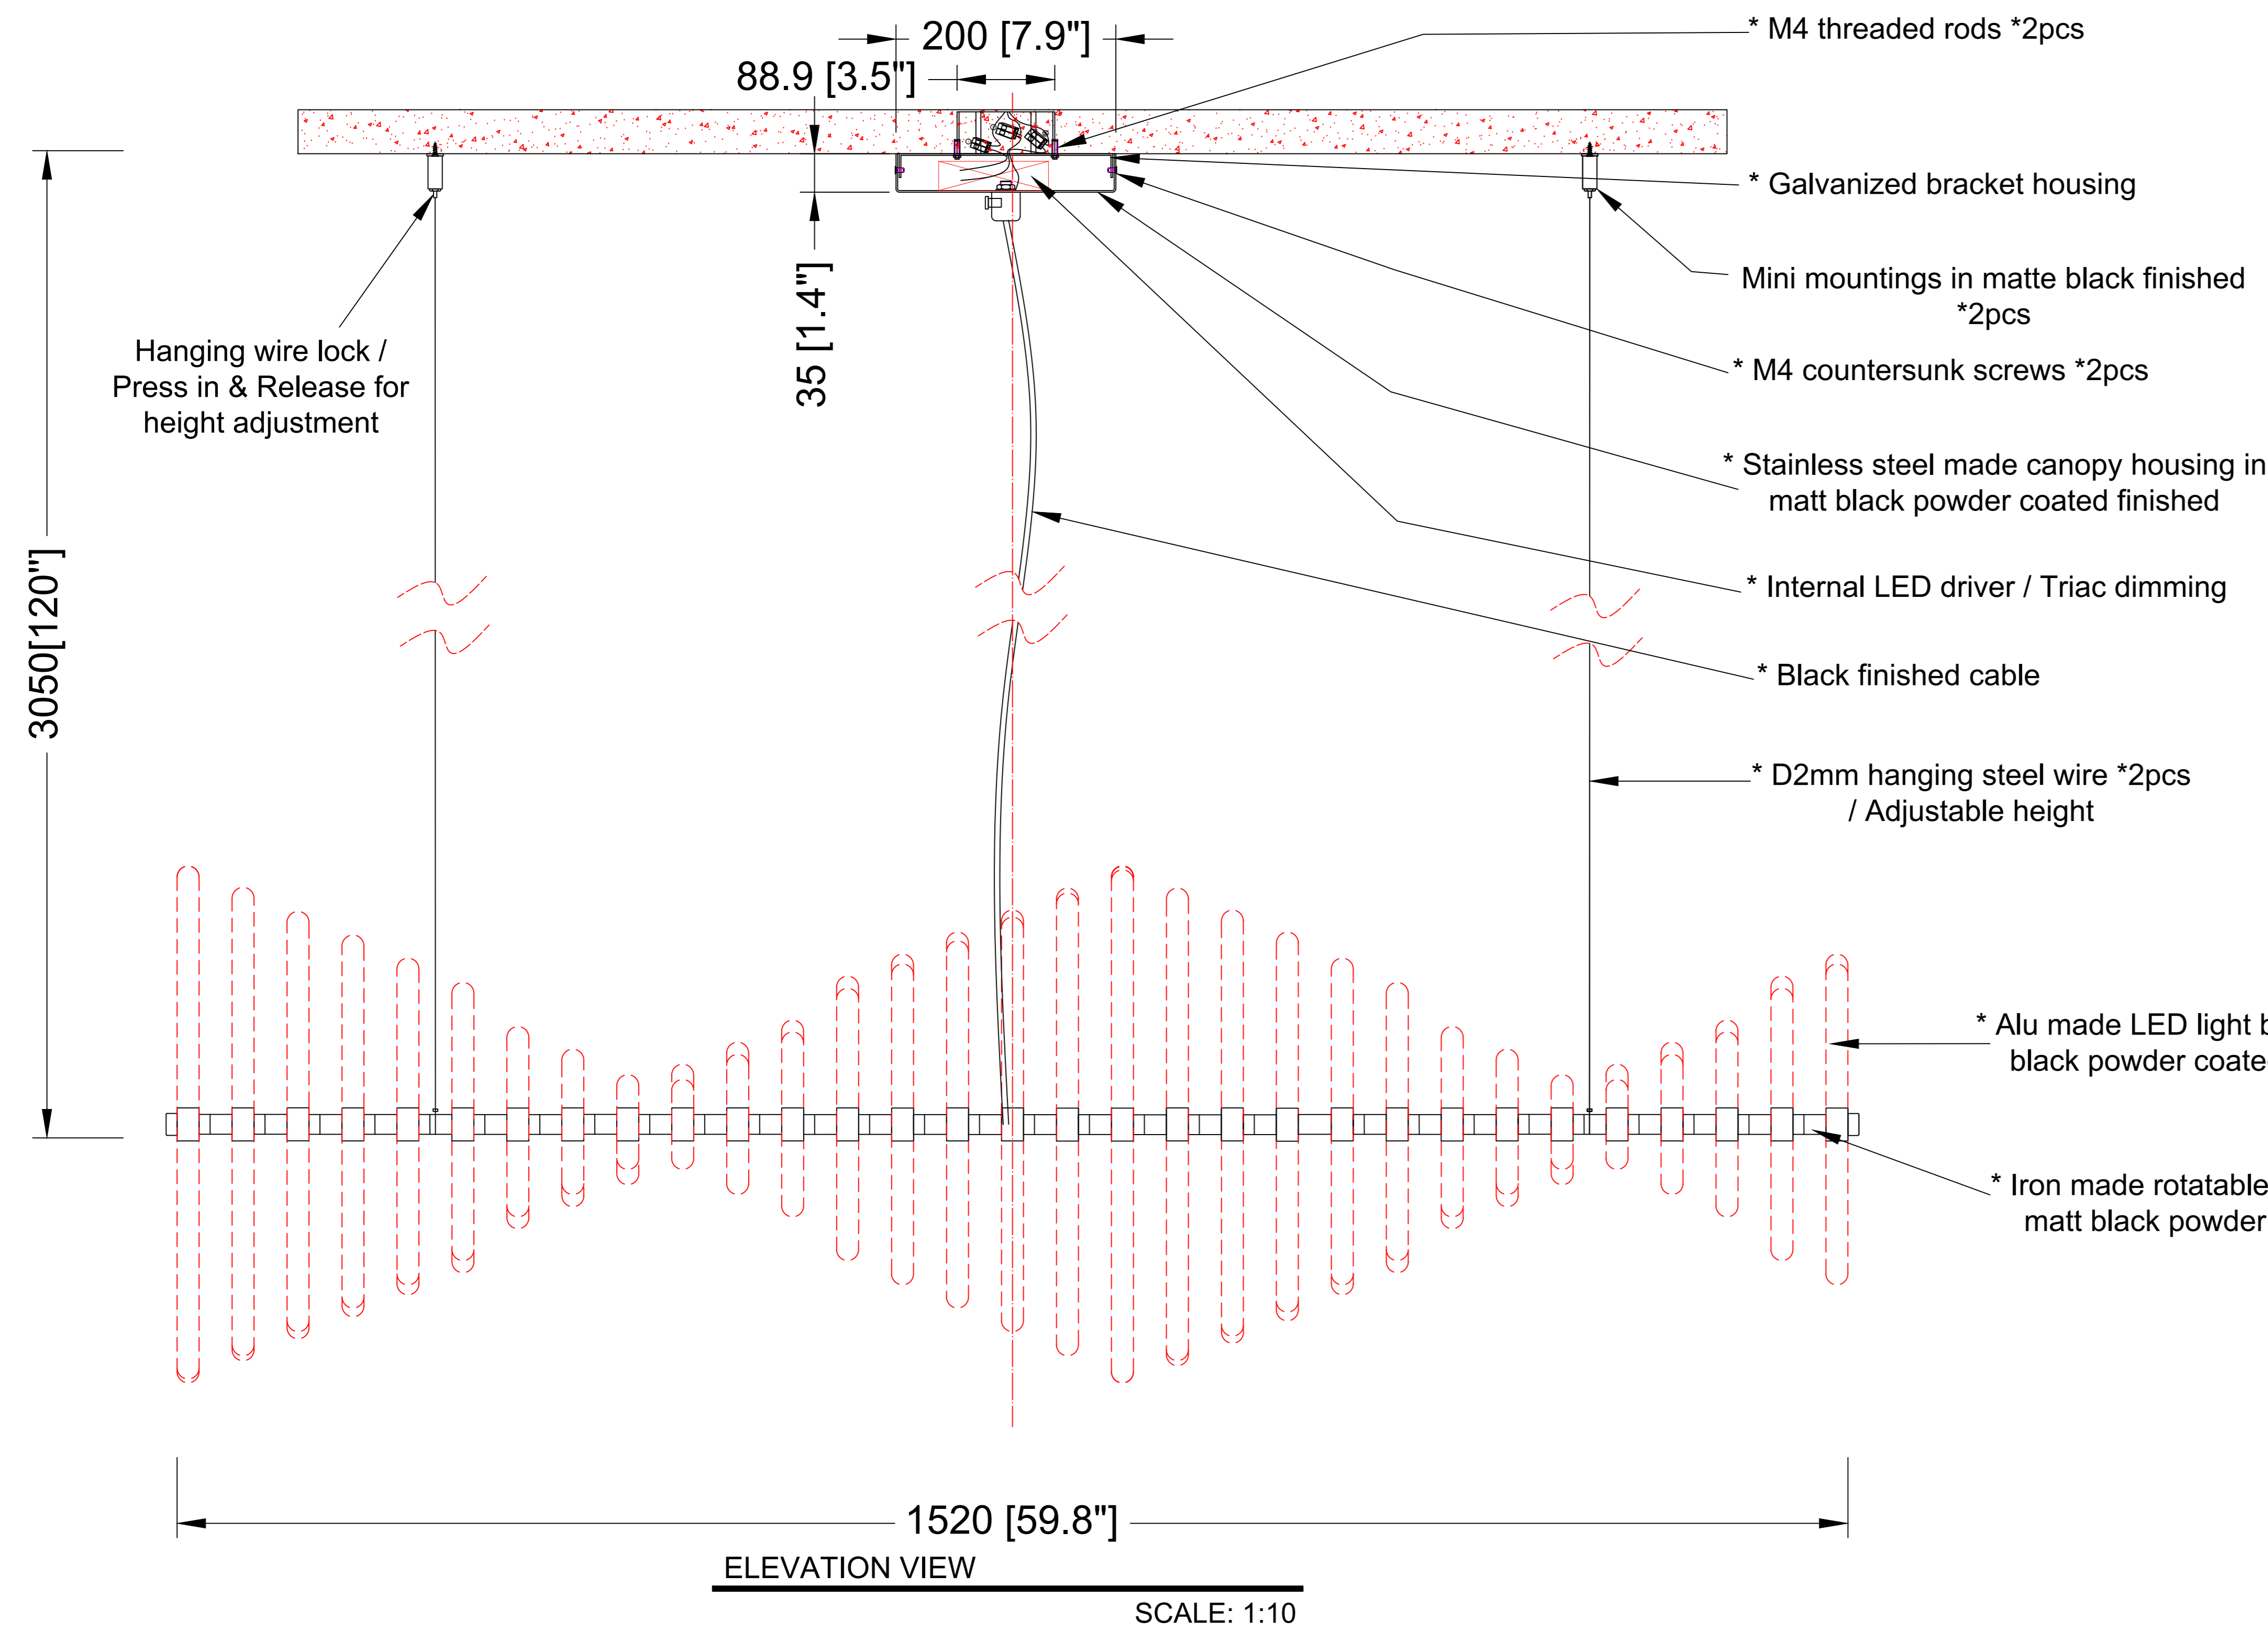

REEF LIGHTING
WHERE LIGHT TOUCHES THE SEA

PROJECT:
PO 5230

±5MM
Size tolerance
± 1/2°
Angle tolerance

Date: 26-07-2023

Revision:

Type: Pendant
lamp

Item No: 9165-L

Dwg by:

Verification by:

Scale: 1: 10

Area/Location:

Dimension:
59.8"L x 18.5"W x 120"OAH

Finish: Matte black + White finished

Materials: Stainless steel + Iron + Alu + Acrylic

Weight: 20 kgs

Light: Osram LED light 120W / Triac dimming

Qty: 3 pcs

- Approved
- Approved as noted
- Revise & resubmit

Date: _____

Signature: _____

Notes:

- *1: Different design & size canopy from original.
- *2: Different mounting structure from original.
- *3: Different but similar fixture size from original.
- *4: Different but similar lamp housing from original.
- *5: Triac dimming function.

Reef Lighting, Inc. reserves the right to change or modify the product specifications without notification.

Rotatable LED bars in 340° in different shape

Ref Pic

SCALE: NTS