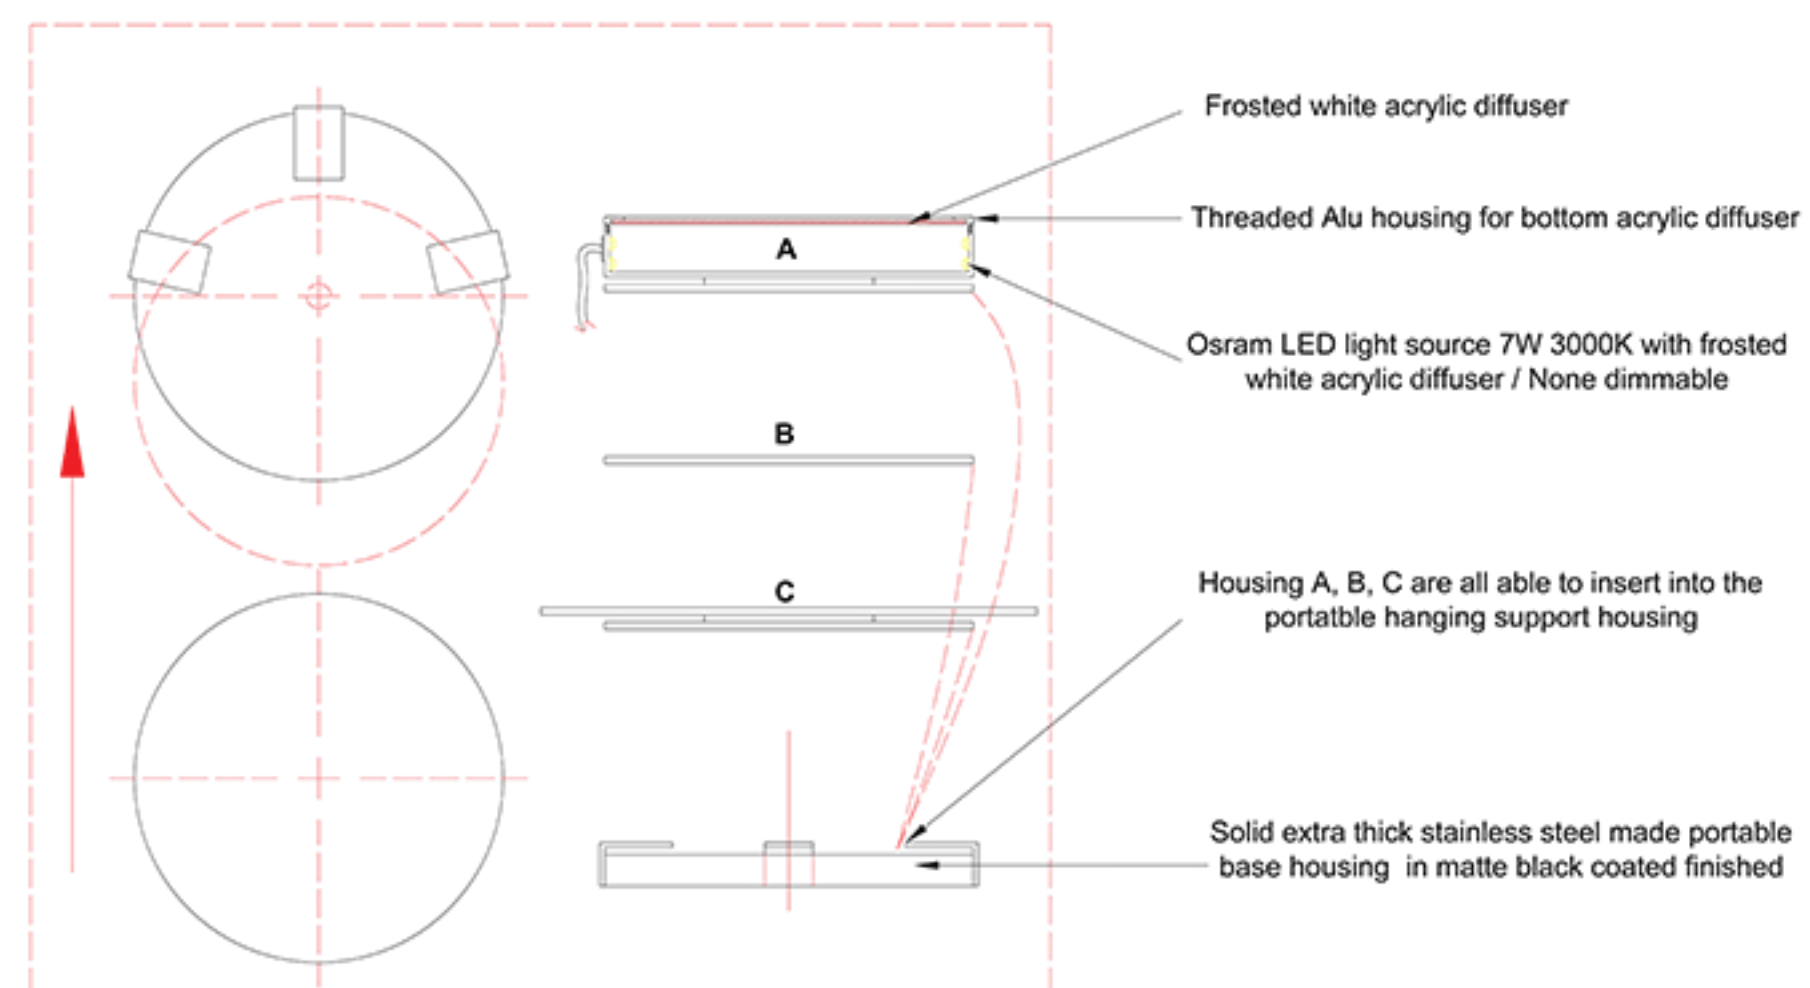

# Reef Lighting

±5MM  
Size tolerance  
± 1/2°  
Angle tolerance

Date: 30-06-2023

Revision:

Type: Table lamp

Item No: 9644

Dwg by:

Verification by:

Scale: 1: 6

Area/Location:

Dimension:  
19.7"L x 19.7"W x 17"H

Finish: Matte black + White finished

Materials: Stainless steel + Alu + Acrylic

Weight: 3 kgs

Light: Osram LED 7W 3000K / Triac dimming

Qty: 6 pcs

SCALE: 1:6

STRUCTURE VIEW

ELEVATION VIEW

SCALE: 1:6

Ref Pic

SCALE: NTS