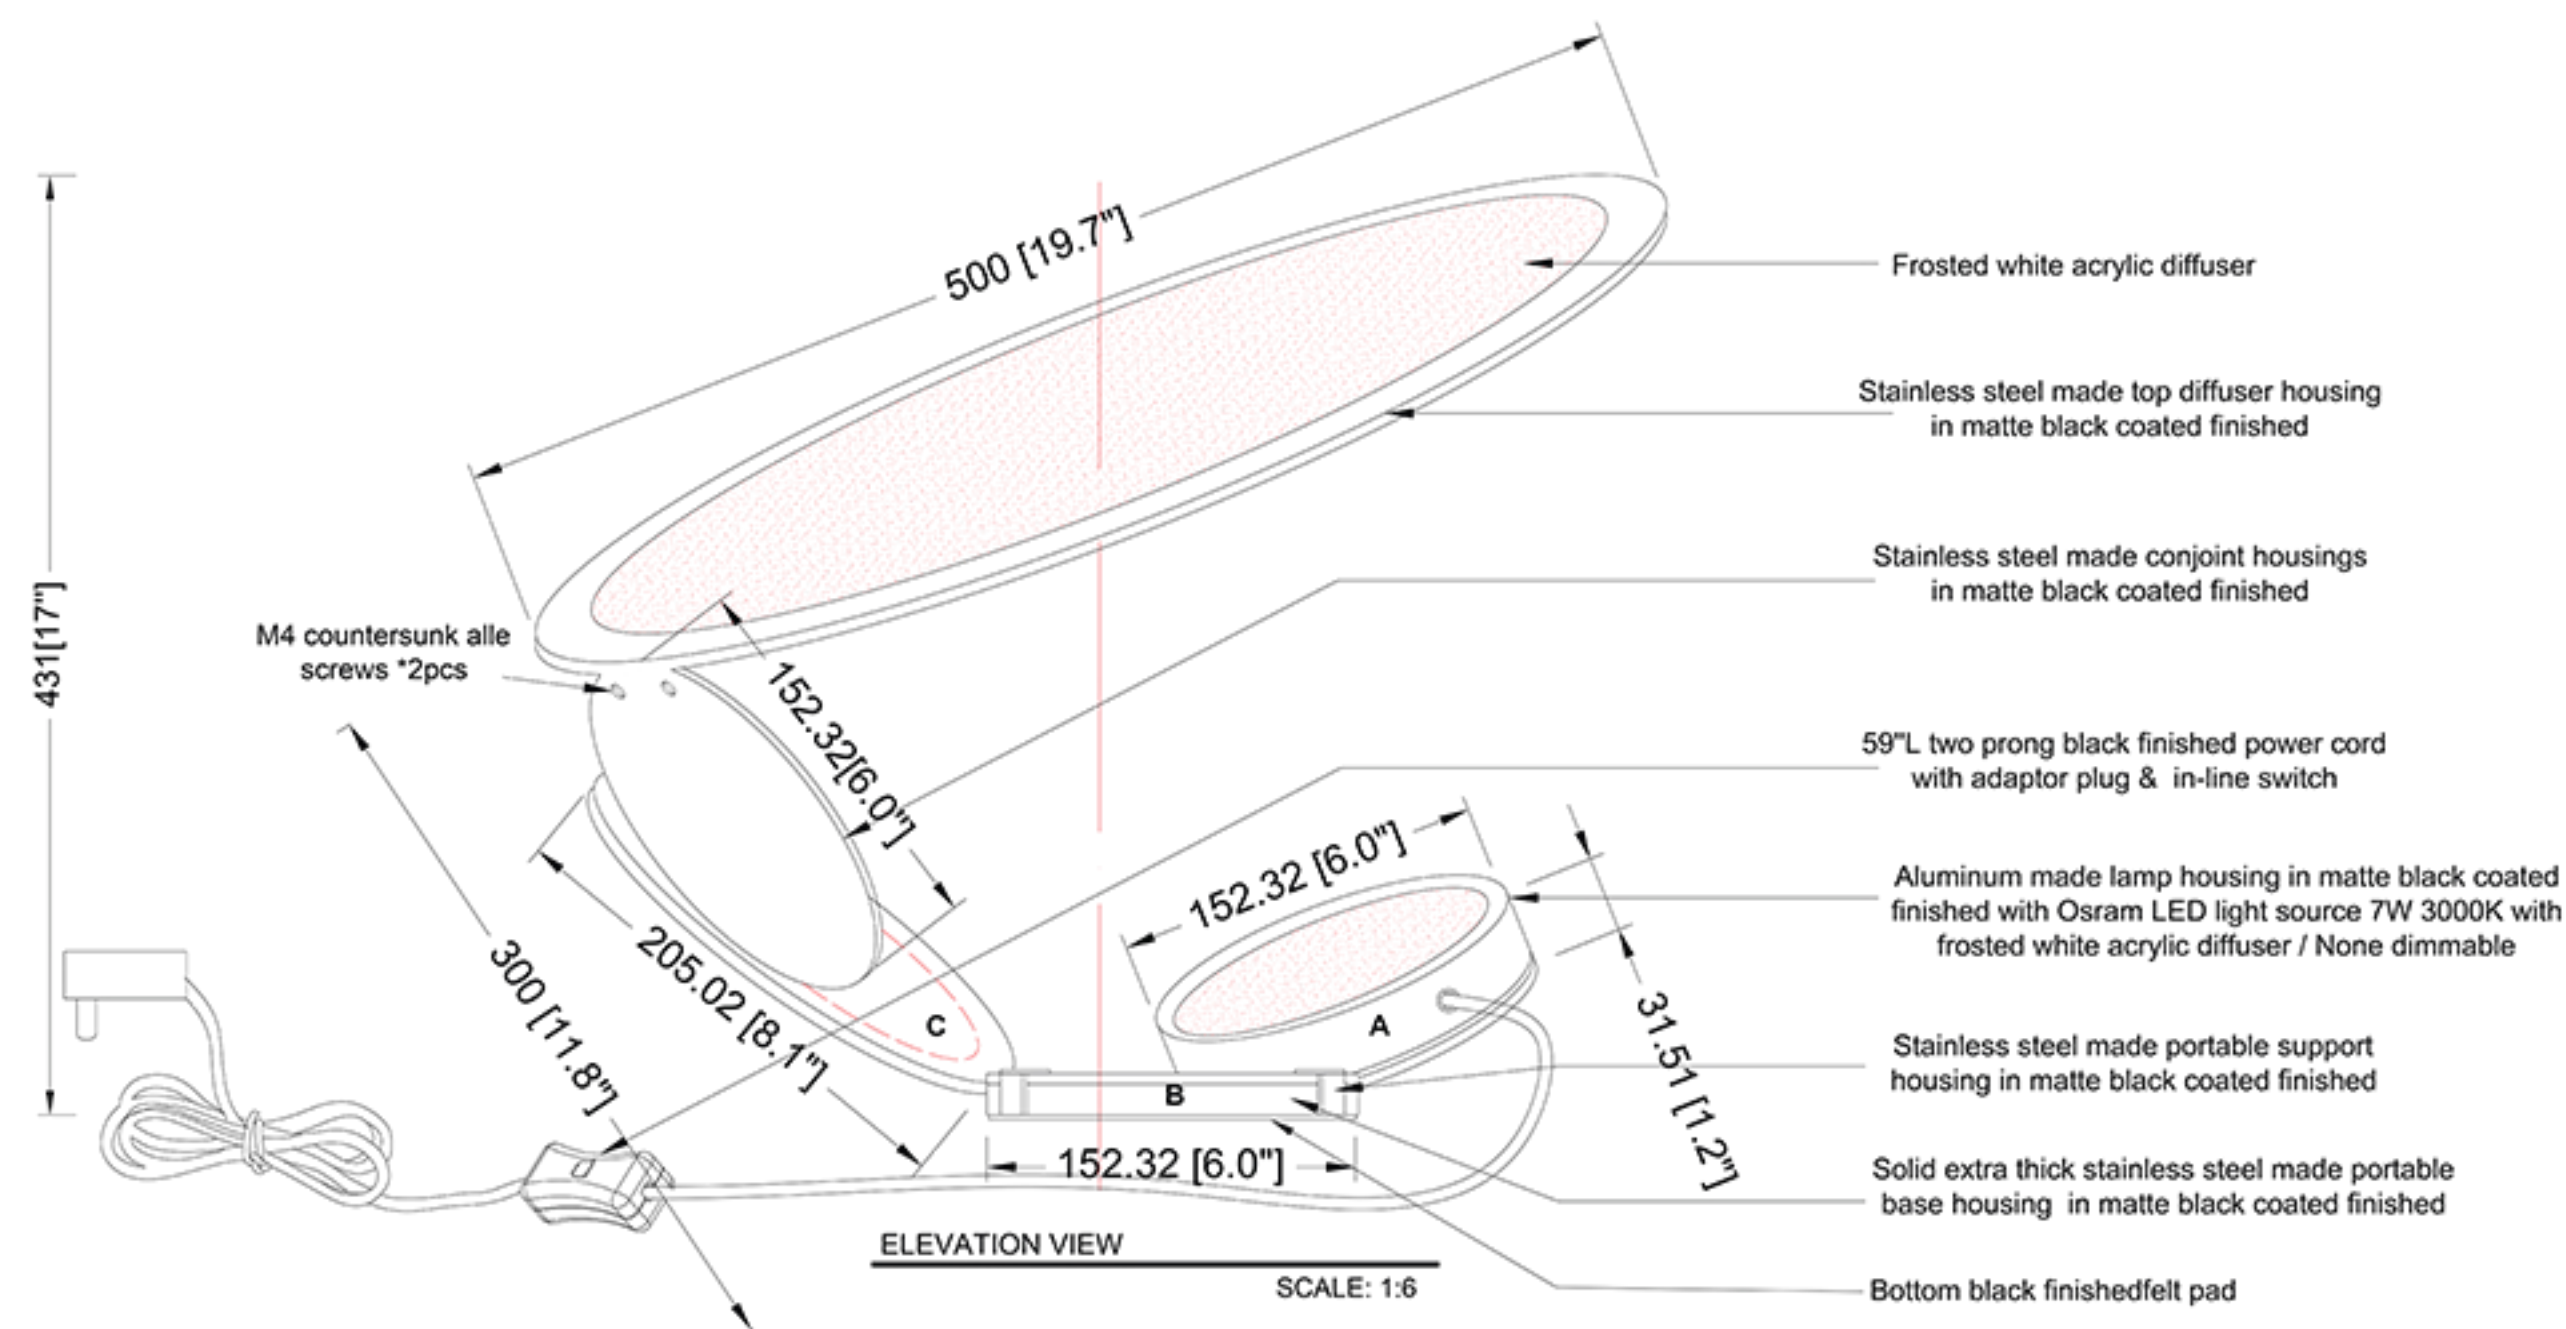

# Reef Lighting

±5MM  
Size tolerance  
± 1/2°  
Angle tolerance

Date: 30-06-2023

Revision:

Type: Table lamp

Item No: 9644

Dwg by:

Verification by:

Scale: 1: 6

Area/Location:

Dimension:  
19.7"L x 19.7"W x 17"H

Finish: Matte black + White finished

Materials: Stainless steel + Alu + Acrylic

Weight: 3 kgs

Light: Osram LED 7W 3000K / Triac dimming

Qty: 6 pcs

SCALE: 1:6

STRUCTURE VIEW

ELEVATION VIEW

SCALE: 1:6

Ref Pic

SCALE: NTS