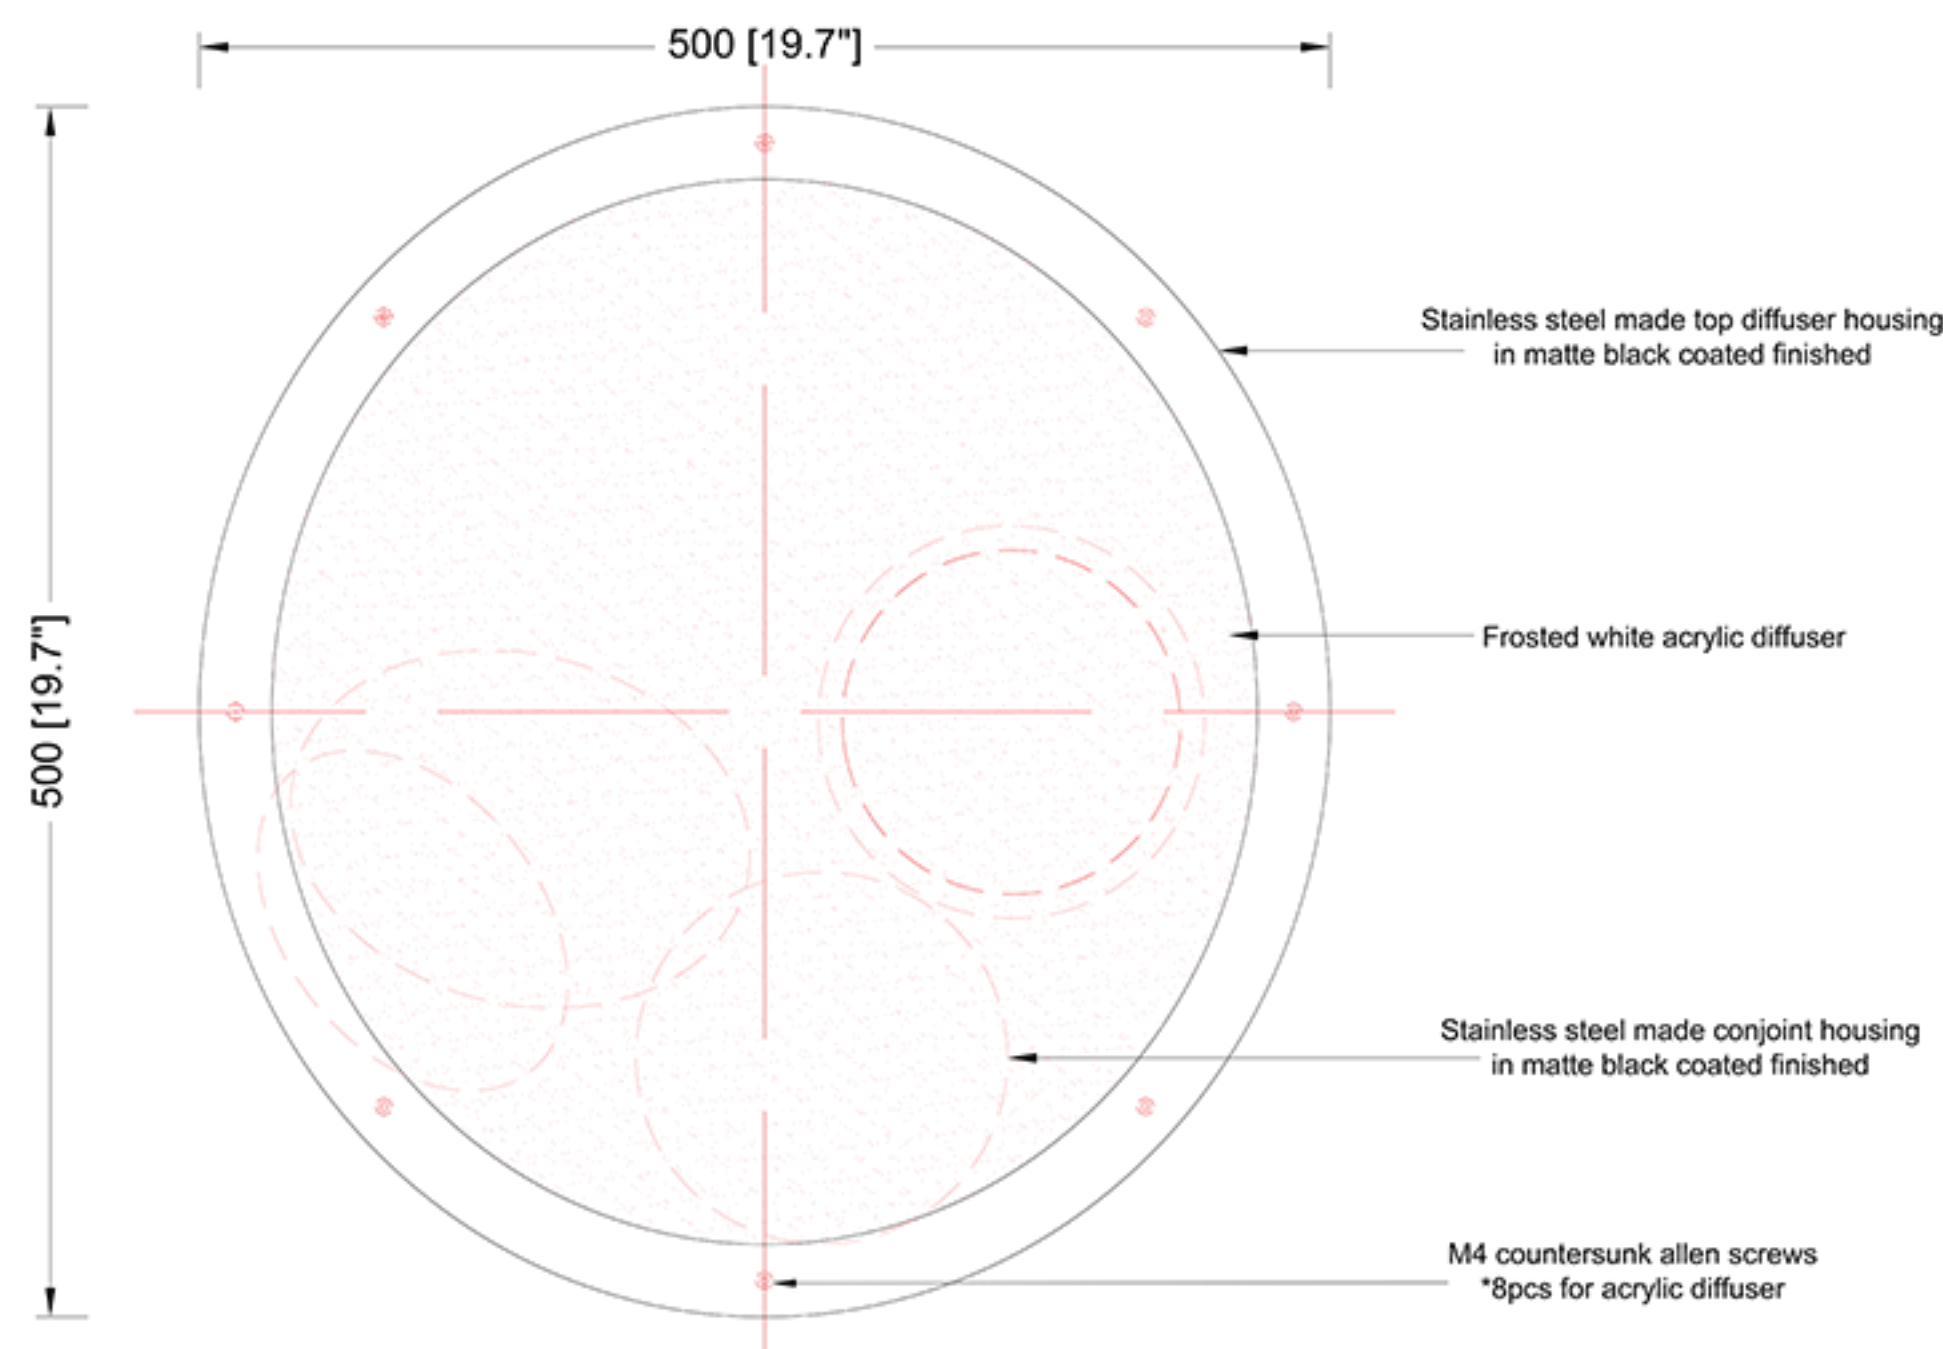

REEF LIGHTING
WHERE LIGHT TOUCHES THE SEA

PROJECT:

Reef Lighting

±5MM
Size tolerance
± 1/2°
Angle tolerance

Date: 30-06-2023

Revision:

Type: Table lamp

Item No: 9644

Dwg by:

Verification by:

Scale: 1: 6

Area/Location:

Dimension:
19.7"L x 19.7"W x 17"H

Finish: Matte black + White finished

Materials: Stainless steel + Alu + Acrylic

Weight: 3 kgs

Light: Osram LED 7W 3000K / Triac dimming

Qty: 6 pcs

☐ Approved

☐ Approved as noted

☐ Revise & resubmit

Date: _____

Signature: _____

Notes:

REEF LIGHTING RESERVES THE RIGHT TO CHANGE OR MODIFY THE PRODUCT SPECIFICATION WITHOUT NOTIFICATION.

TOP VIEW

SCALE: 1:6