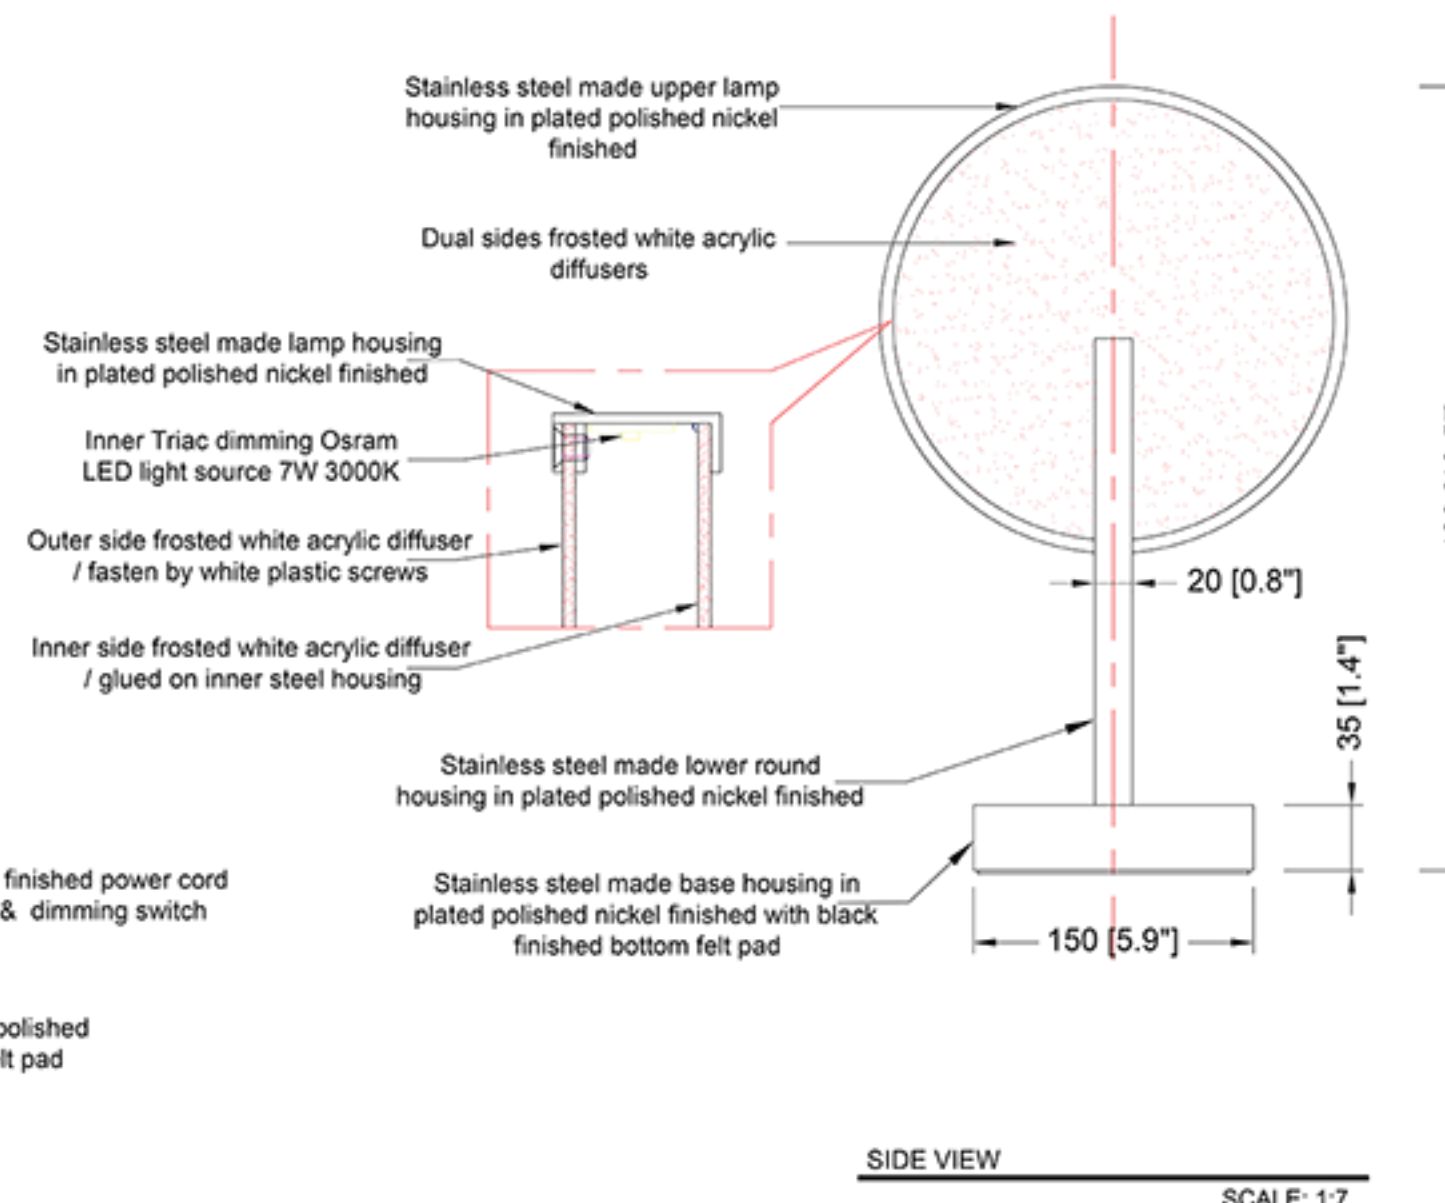

REEF LIGHTING
WHERE LIGHT TOUCHES THE SEA

PROJECT:

Reef Lighting

±5MM
Size tolerance
± 1/2°
Angle tolerance

Date: 30-06-2023

Revision:

Type: Table lamp

Item No: 9813 - PN

Dwg by:

Verification by:

Scale: 1: 7

Area/Location:

Dimension:

9.8"L x 9.8"W x 16.5"H

Finish: White + Polished nickel finished

Materials: Stainless steel + Acrylic

Weight: 3 kgs

Light: Osram LED 7W 3000K / Triac dimming

Qty: 6 pcs

☐ Approved

☐ Approved as noted

☐ Revise & resubmit

Date: _____

Signature: _____

Notes:

Ref Pic

SCALE: NTS

REEF LIGHTING RESERVES THE RIGHT TO CHANGE OR MODIFY THE PRODUCT SPECIFICATION WITHOUT NOTIFICATION.