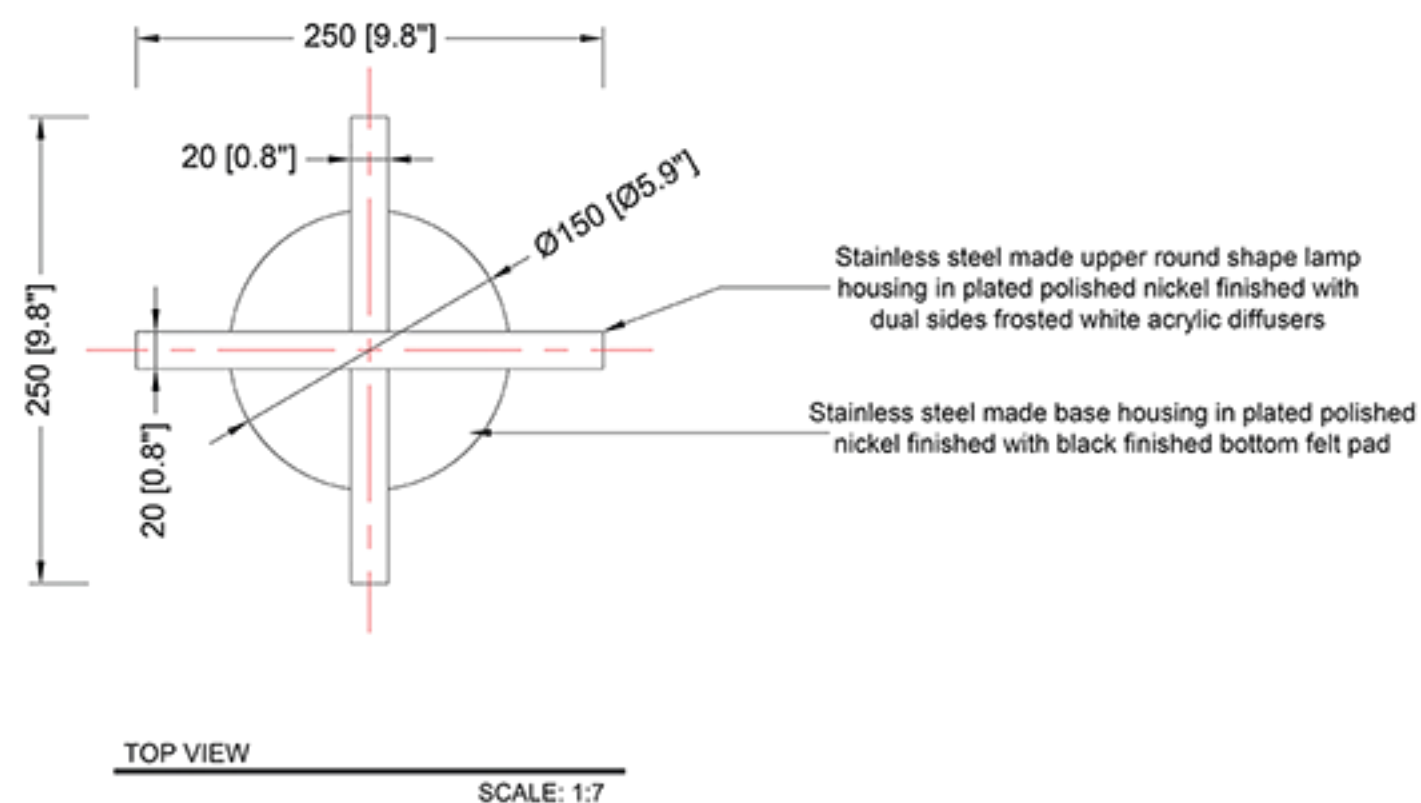

REEF LIGHTING
WHERE LIGHT TOUCHES THE SEA

PROJECT:

Reef Lighting

±5MM
Size tolerance
± 1/2°
Angle tolerance

Date: 30-06-2023

Revision:

Type: Table lamp

Item No: 9813 - PN

Dwg by:

Verification by:

Scale: 1: 7

Area/Location:

Dimension:

9.8"L x 9.8"W x 16.5"H

Finish: White + Polished nickel finished

Materials: Stainless steel + Acrylic

Weight: 3 kgs

Light: Osram LED 7W 3000K / Triac dimming

Qty: 6 pcs

☐ Approved

☐ Approved as noted

☐ Revise & resubmit

Date: _____

Signature: _____

Notes:

Ref Pic

SCALE: NTS

REEF LIGHTING RESERVES THE RIGHT TO CHANGE OR MODIFY THE PRODUCT SPECIFICATION WITHOUT NOTIFICATION.