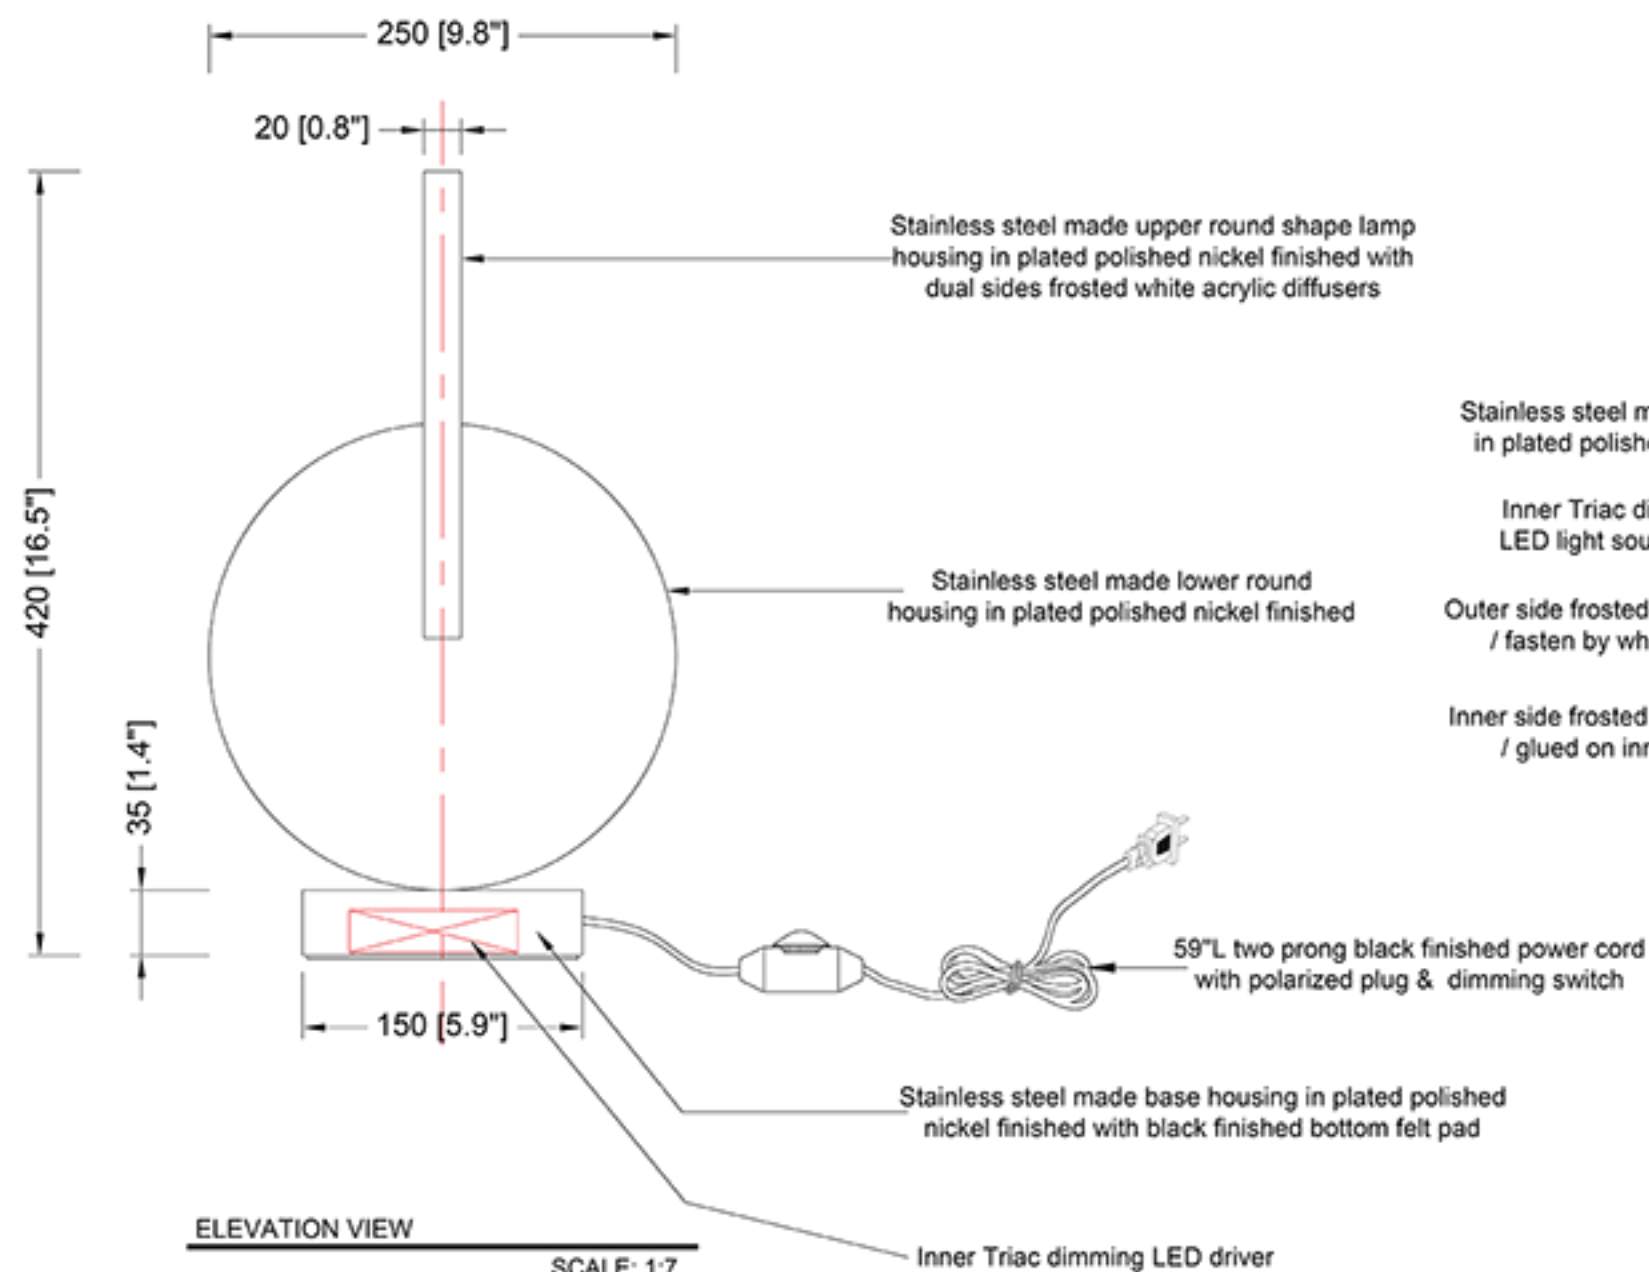

REEF LIGHTING
WHERE LIGHT TOUCHES THE SEA

PROJECT:

Reef Lighting

±5MM
Size tolerance
± 1/2°
Angle tolerance

Date: 30-06-2023

Revision:

Type: Table lamp

Item No: 9813 - PN

Dwg by:

Verification by:

Scale: 1: 7

Area/Location:

Dimension:

9.8"L x 9.8"W x 16.5"H

Finish: White + Polished nickel finished

Materials: Stainless steel + Acrylic

Weight: 3 kgs

Light: Osram LED 7W 3000K / Triac dimming

Qty: 6 pcs

☐ Approved

☐ Approved as noted

☐ Revise & resubmit

Date: _____

Signature: _____

Notes:

Ref Pic

SCALE: NTS

REEF LIGHTING RESERVES THE RIGHT TO CHANGE OR MODIFY THE PRODUCT SPECIFICATION WITHOUT NOTIFICATION.